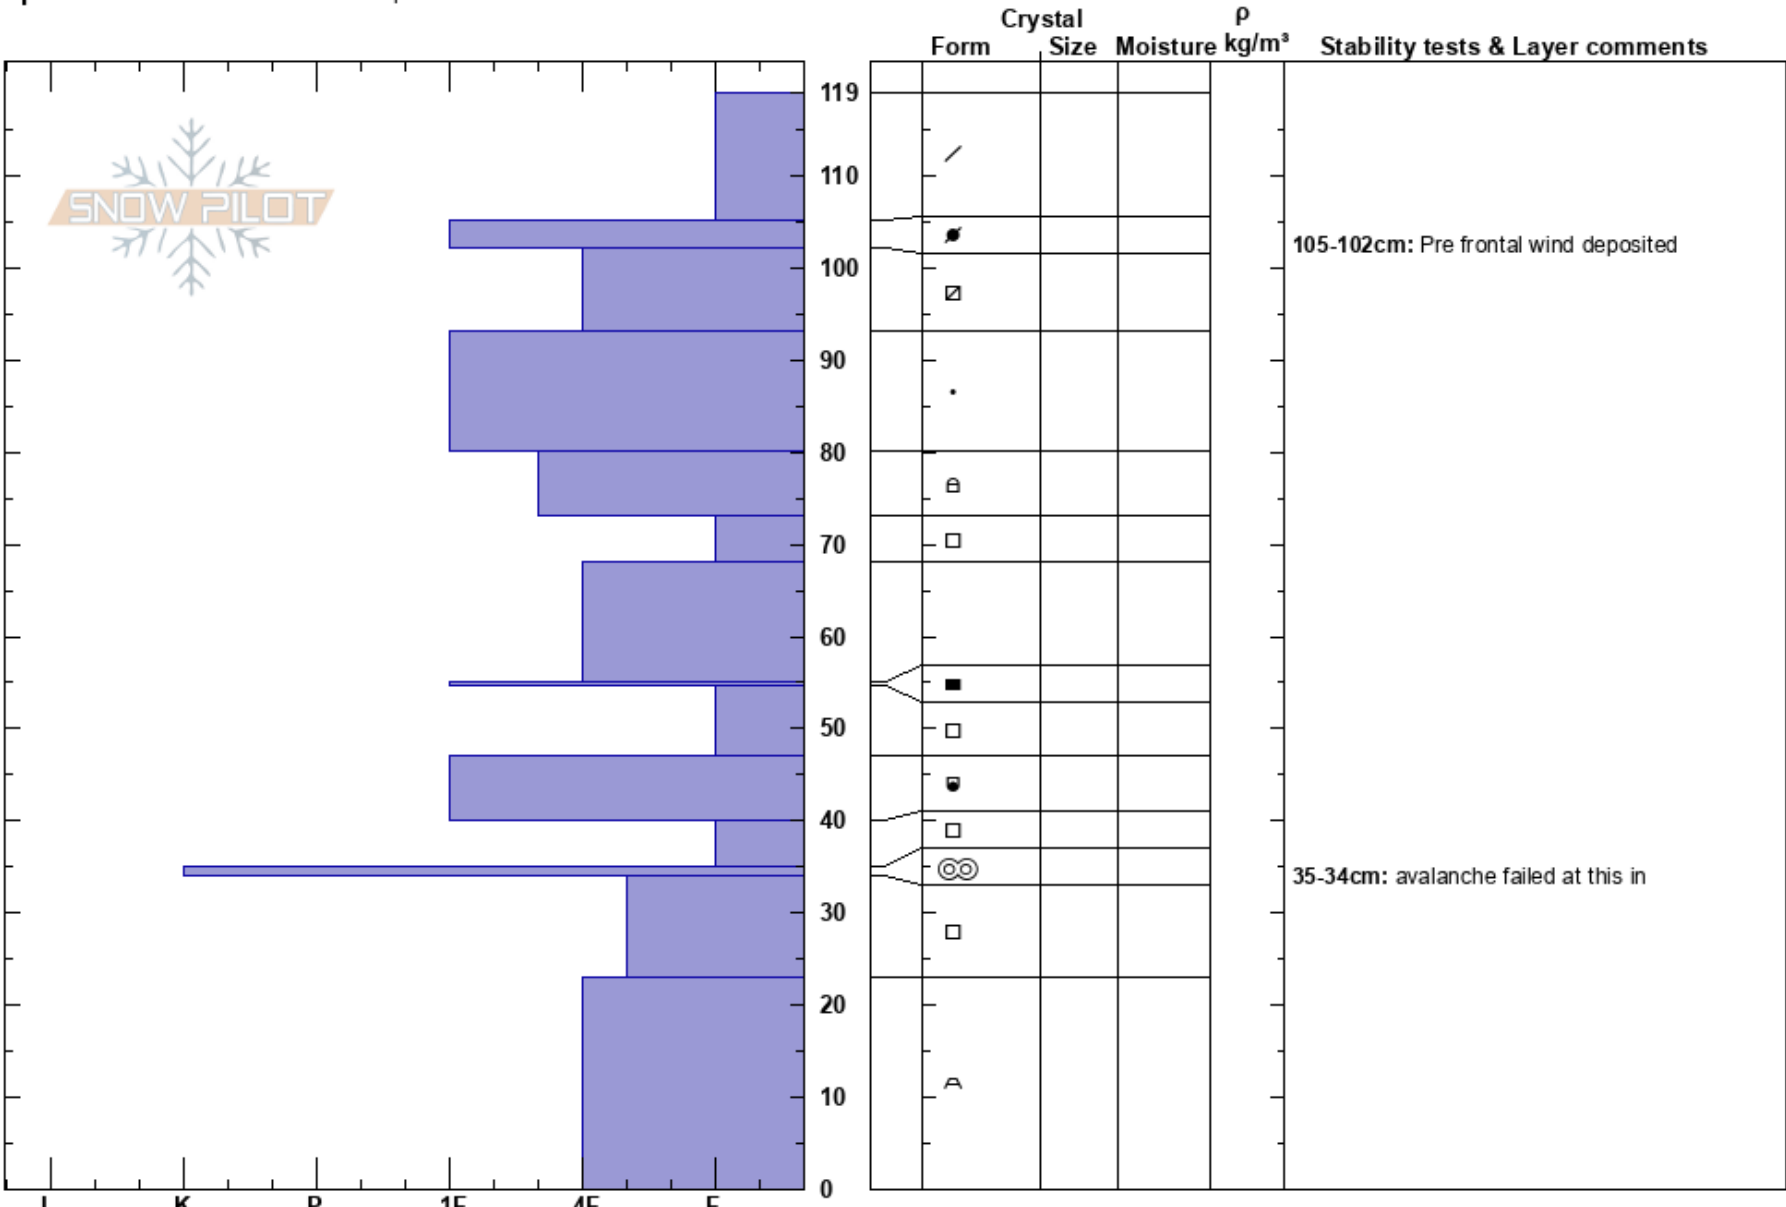

Humpy Peak Avalanche
 Uinta Range
 UT
Elevation: 10500 ft
Aspect: NE
Specifics: Snowmobile tracks on slope

Ted Scroggin
 03/08/2018 - 1:00pm
Co-ord: 40.87101N, -110.98749W
Slope Angle: 36°
Wind Loading: previous

Stability: Fair
Air Temperature:
Sky Cover: CLR
Precipitation: NO
Wind: SW Moderate

HS: 119
Layer Notes:
 105-102cm: Pre frontal wind deposited
 35-34cm: avalanche failed at this in

Notes: This is a crown profile of a snowmobile triggered slide on March 7, 2018. The slide was triggered mid-slope likely from a shallow location and took out nearly the entire seasons snow pack.