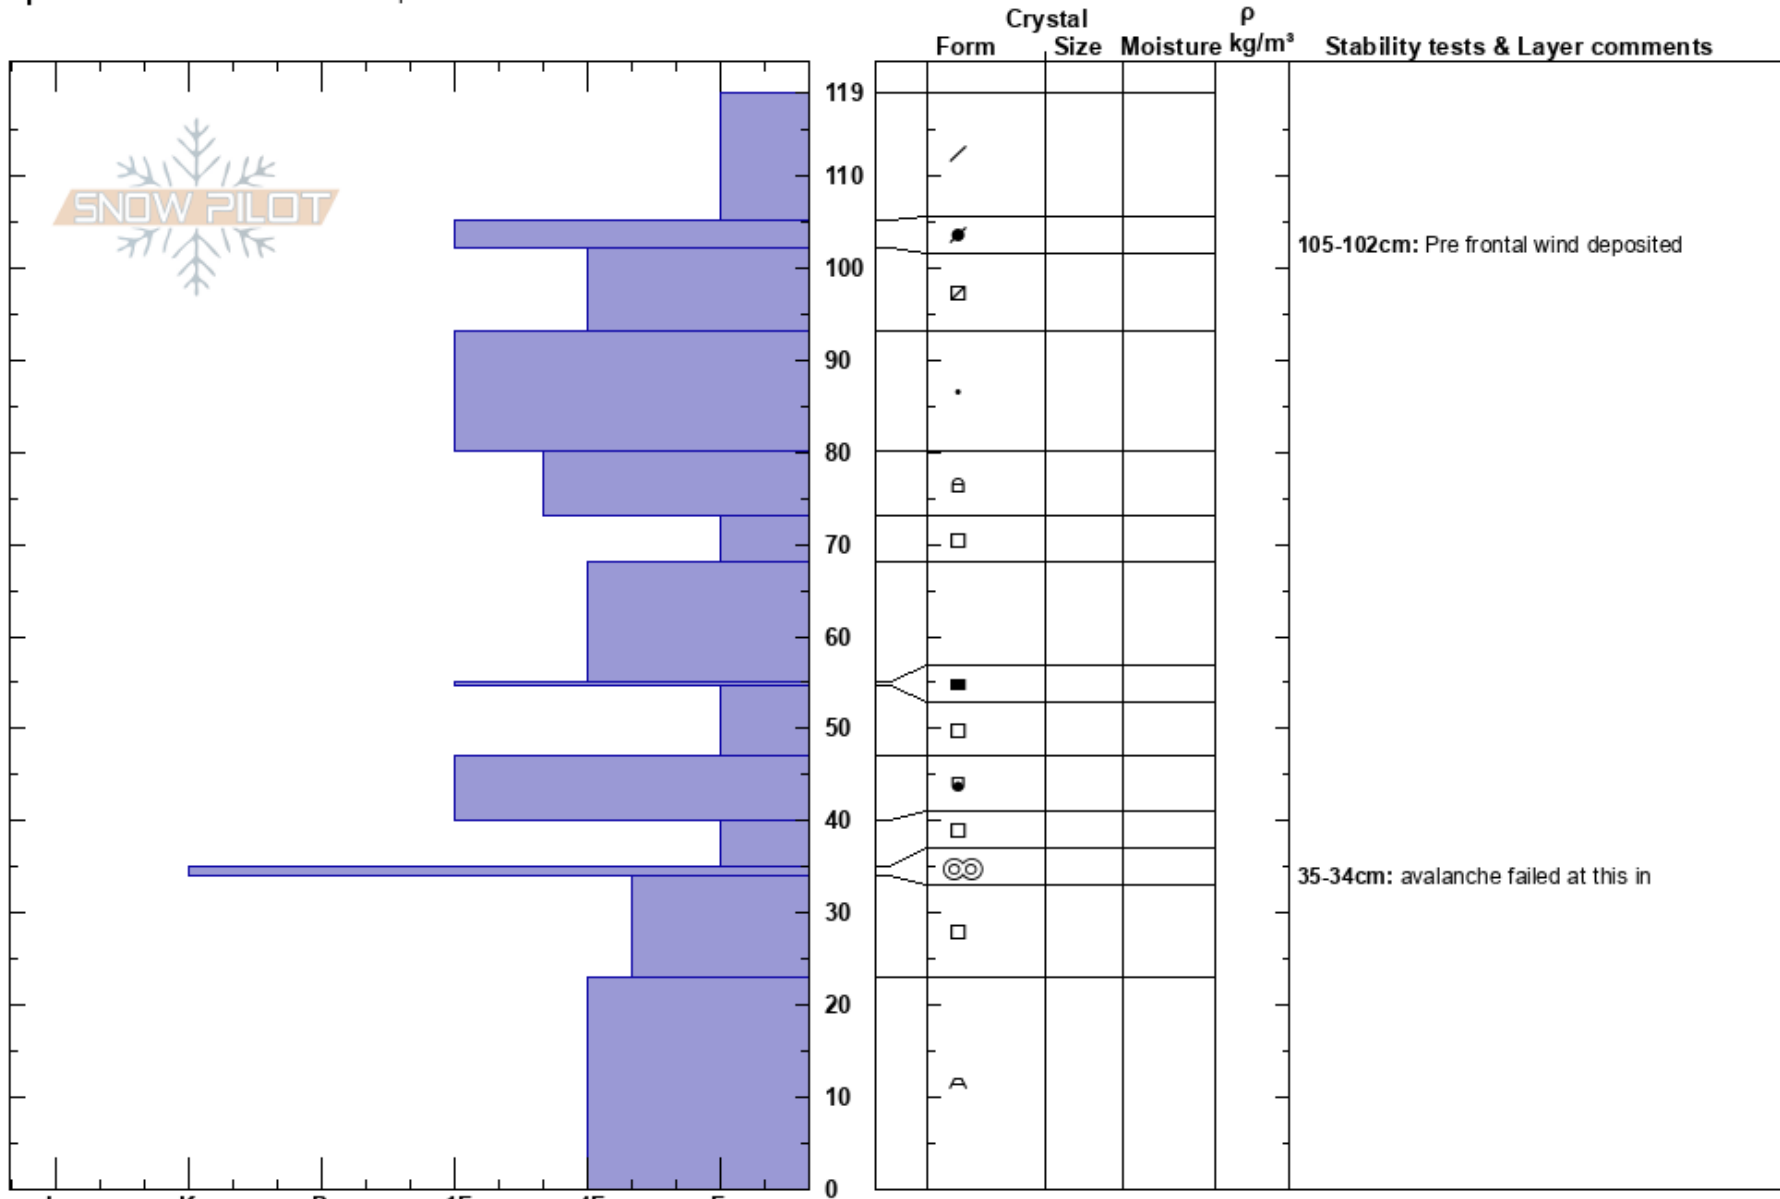

Humpy Peak Avalanche
 Uinta Range
 UT
Elevation: 10500 ft
Aspect: NE
Specifics: Snowmobile tracks on slope

Ted Scroggin
 03/08/2018 - 1:00pm
Co-ord: 40.87101N, -110.98749W
Slope Angle: 36°
Wind Loading: previous

Stability: Fair
Air Temperature:
Sky Cover: CLR
Precipitation: NO
Wind: SW Moderate

HS: 119
Layer Notes:
 105-102cm: Pre frontal wind deposited
 35-34cm: avalanche failed at this in

Notes: This is a crown profile of a snowmobile triggered slide on March 7, 2018. The slide was triggered mid-slope likely from a shallow location and took out nearly the entire seasons snow pack.