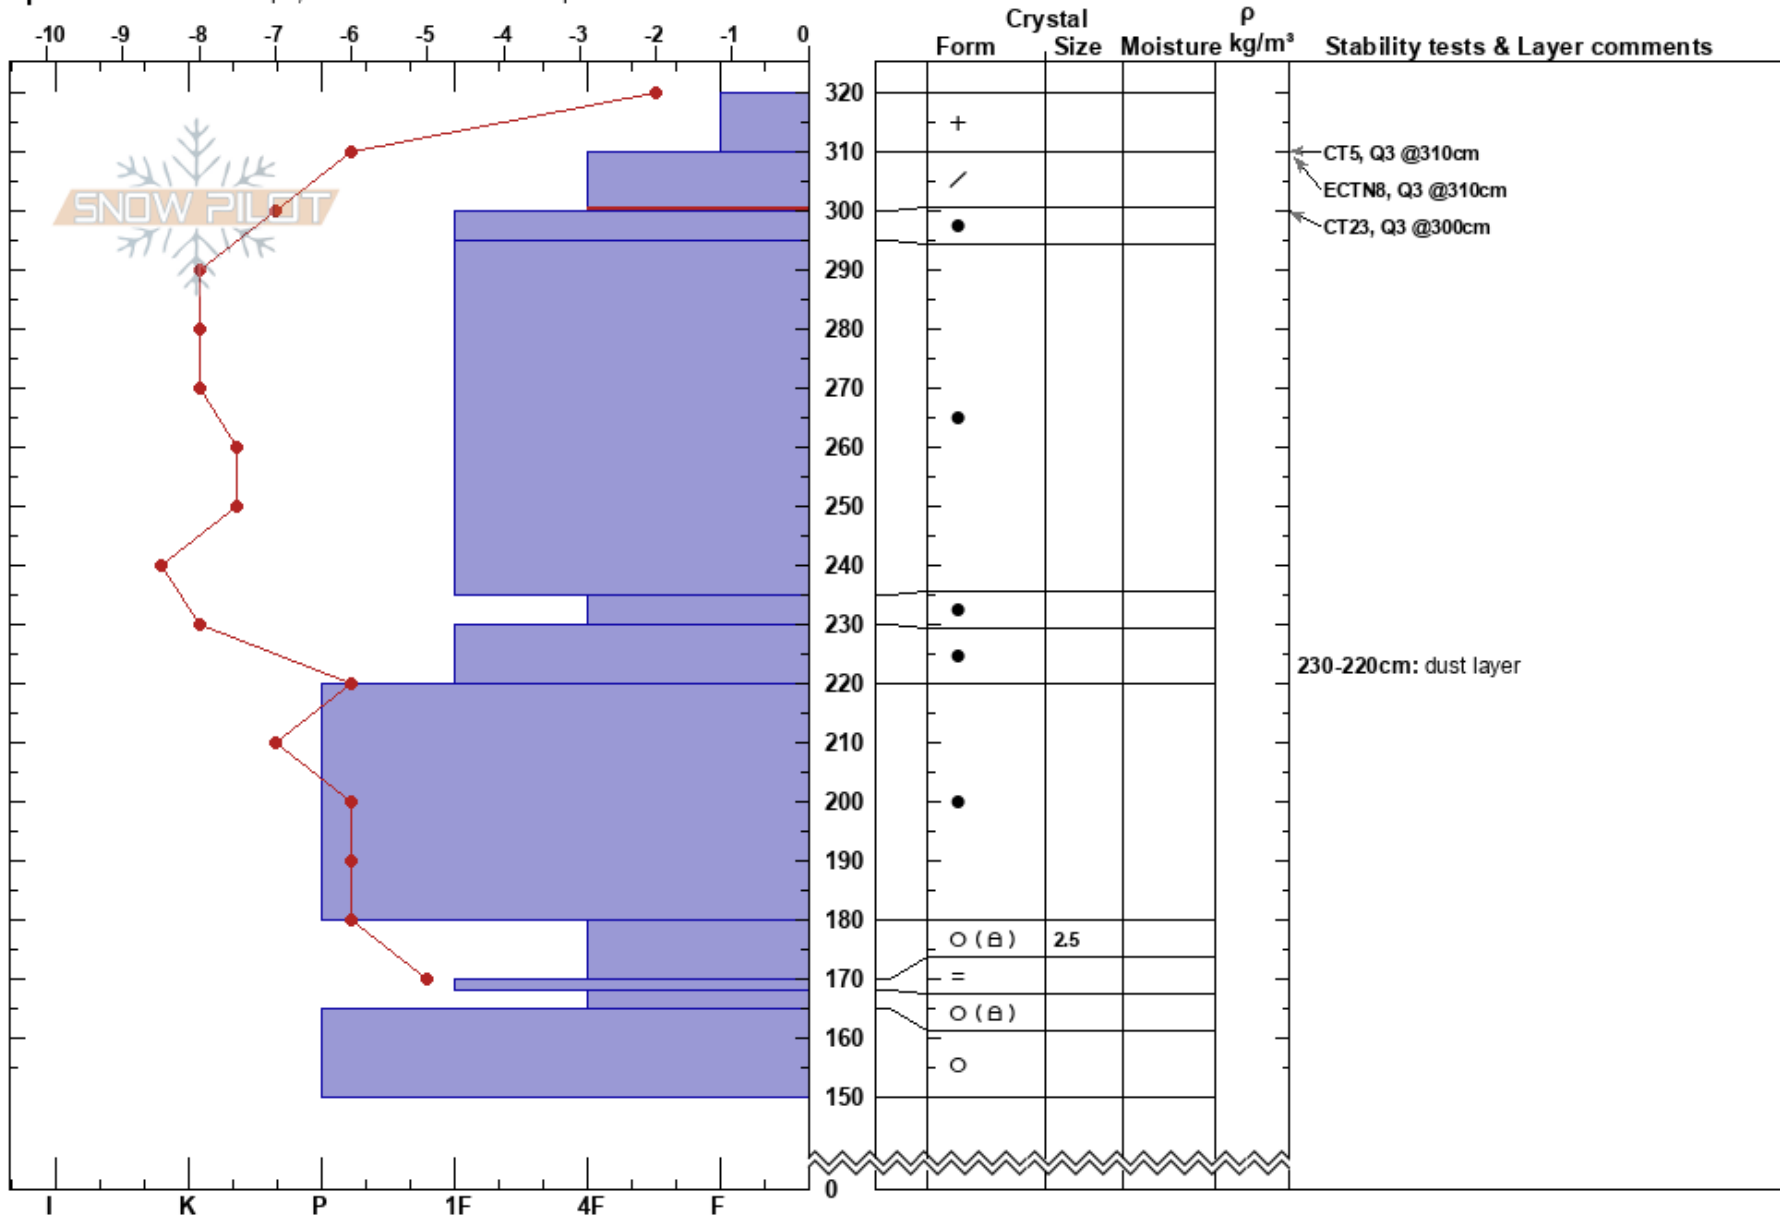

Latour Baldy
 Silver Valley Area
 ID
 Elevation: 6200 ft
 Aspect: 50°

Melissa Hendrickson
 03/08/2018 - 12:30pm
 Co-ord: 47.46967N, -116.34619W
 Slope Angle: 32°
 Wind Loading: previous

Stability: Good HS:320
 Air Temperature: -1°C PS: 20
 Sky Cover: BKN 310-300cm: Problematic layer
 Precipitation: S1 230-220cm: dust layer
 Wind: S Moderate

Specifics: We skied slope; Snowmobile tracks on slope

Notes: