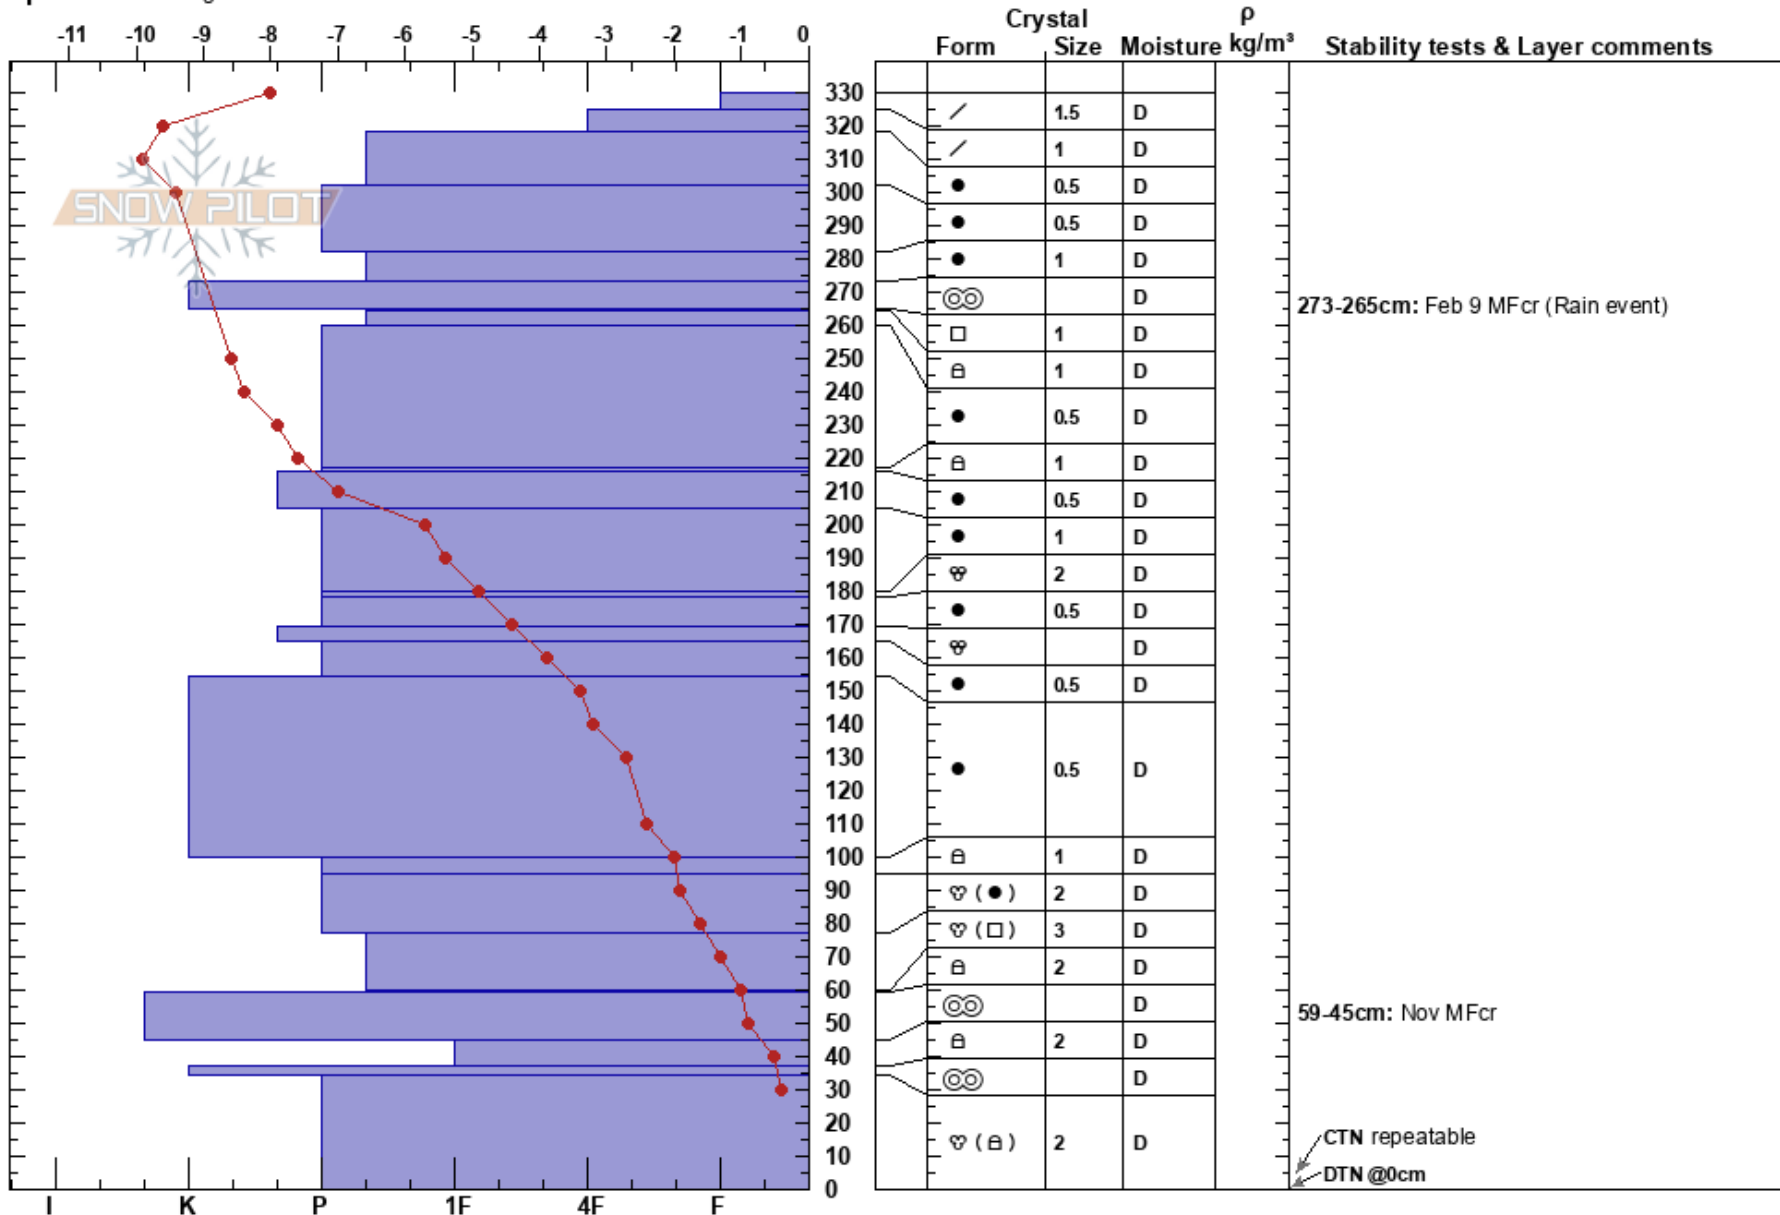

Mitchy's
Lizard Range
BC
Elevation: 1680 m
Aspect: N

Colas Durand
27/02/2018 - 11:00
Co-ord: 49.44140S, -115.09608E
Slope Angle: 35°
Wind Loading: yes

Stability:
Air Temperature: -9°C
Sky Cover: OVC
Precipitation: S-1
Wind: SW Moderate

HS:330
PF:40
273-265cm: Feb 9 MFcr (Rain event)
265-264cm: Problematic layer
59-45cm: Nov MFcr

Specifics: Pit dug in a Ski Area

Notes: