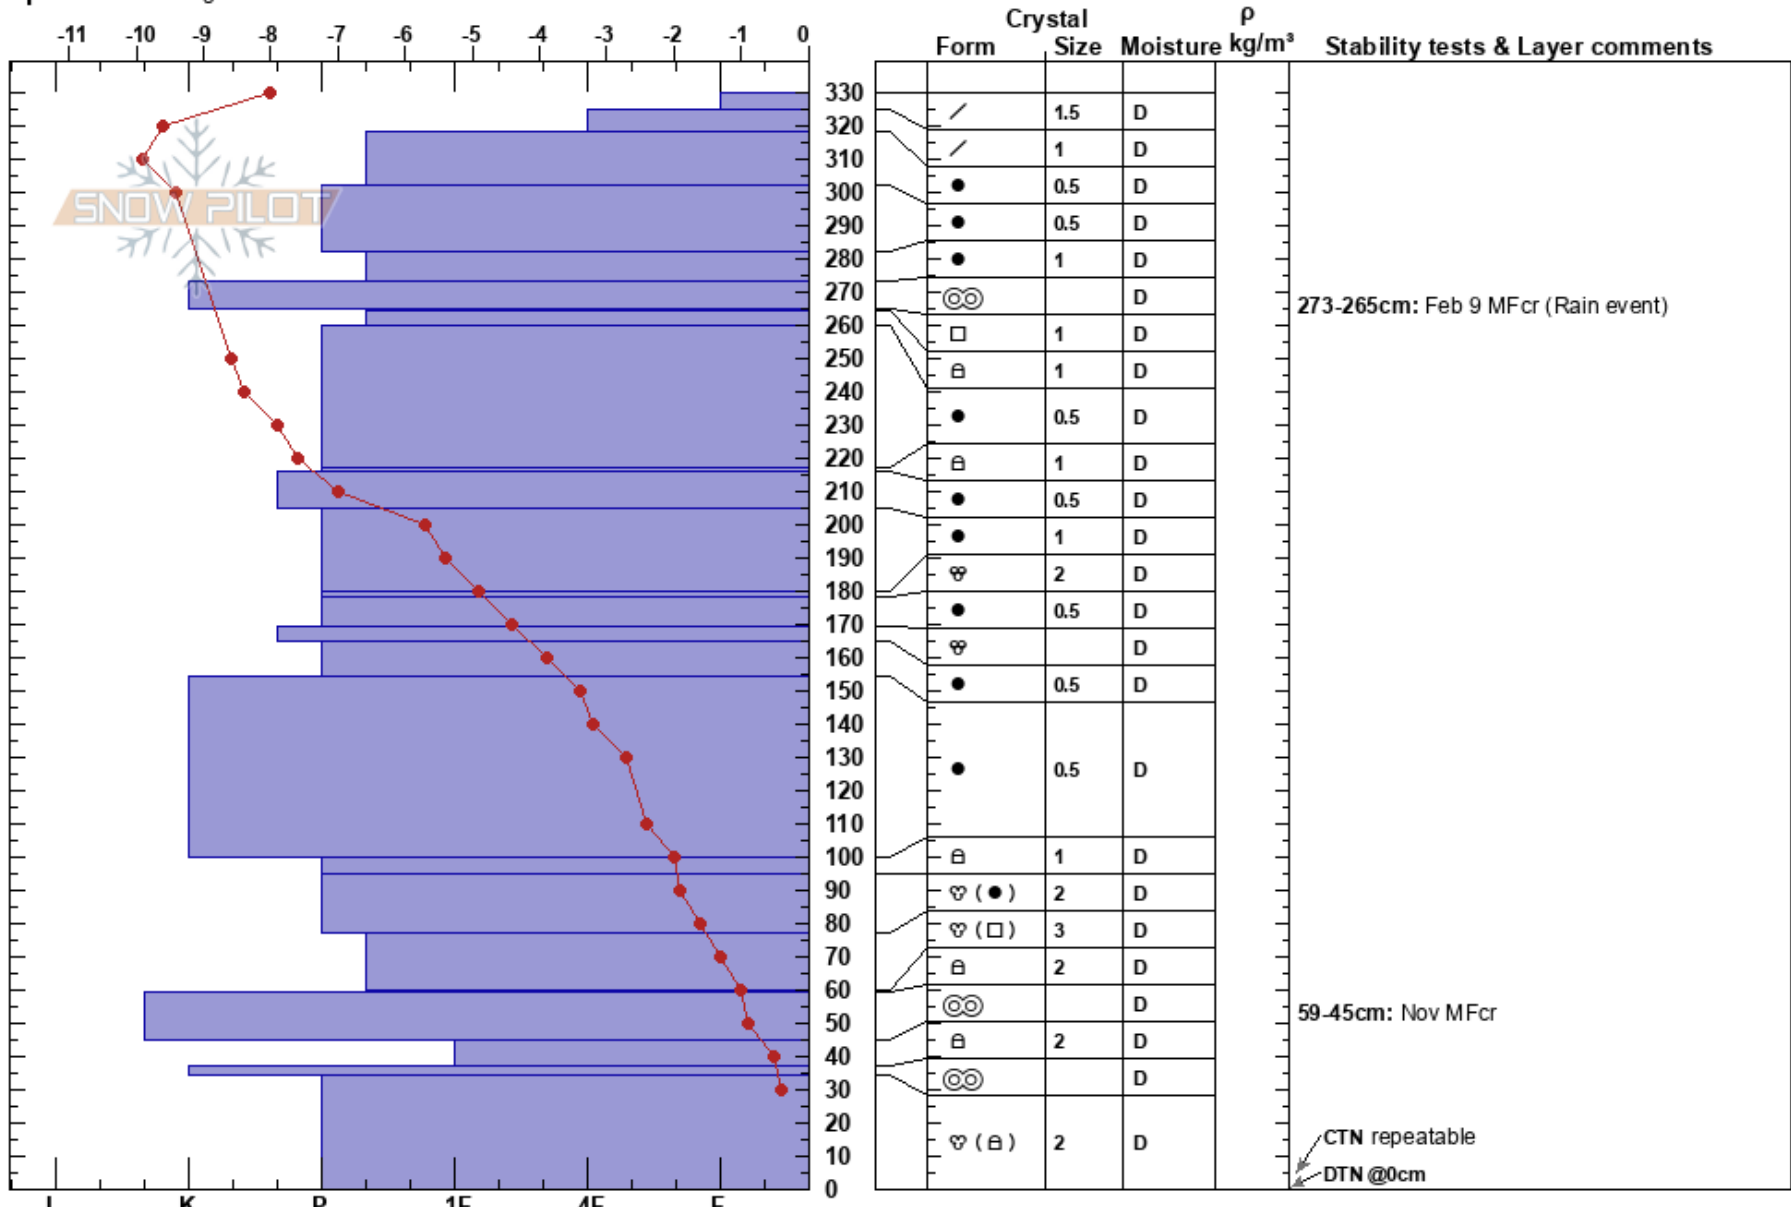

Mitchy's
Lizard Range
BC
Elevation: 1680 m
Aspect: N

Colas Durand
27/02/2018 - 11:00
Co-ord: 49.44140S, -115.09608E
Slope Angle: 35°
Wind Loading: yes

Stability:
Air Temperature: -9°C
Sky Cover: OVC
Precipitation: S-1
Wind: SW Moderate

HS:330
PF:40
273-265cm: Feb 9 MFcr (Rain event)
265-264cm: Problematic layer
59-45cm: Nov MFcr

Specifics: Pit dug in a Ski Area

Notes:

CTN repeatable
DTN @0cm