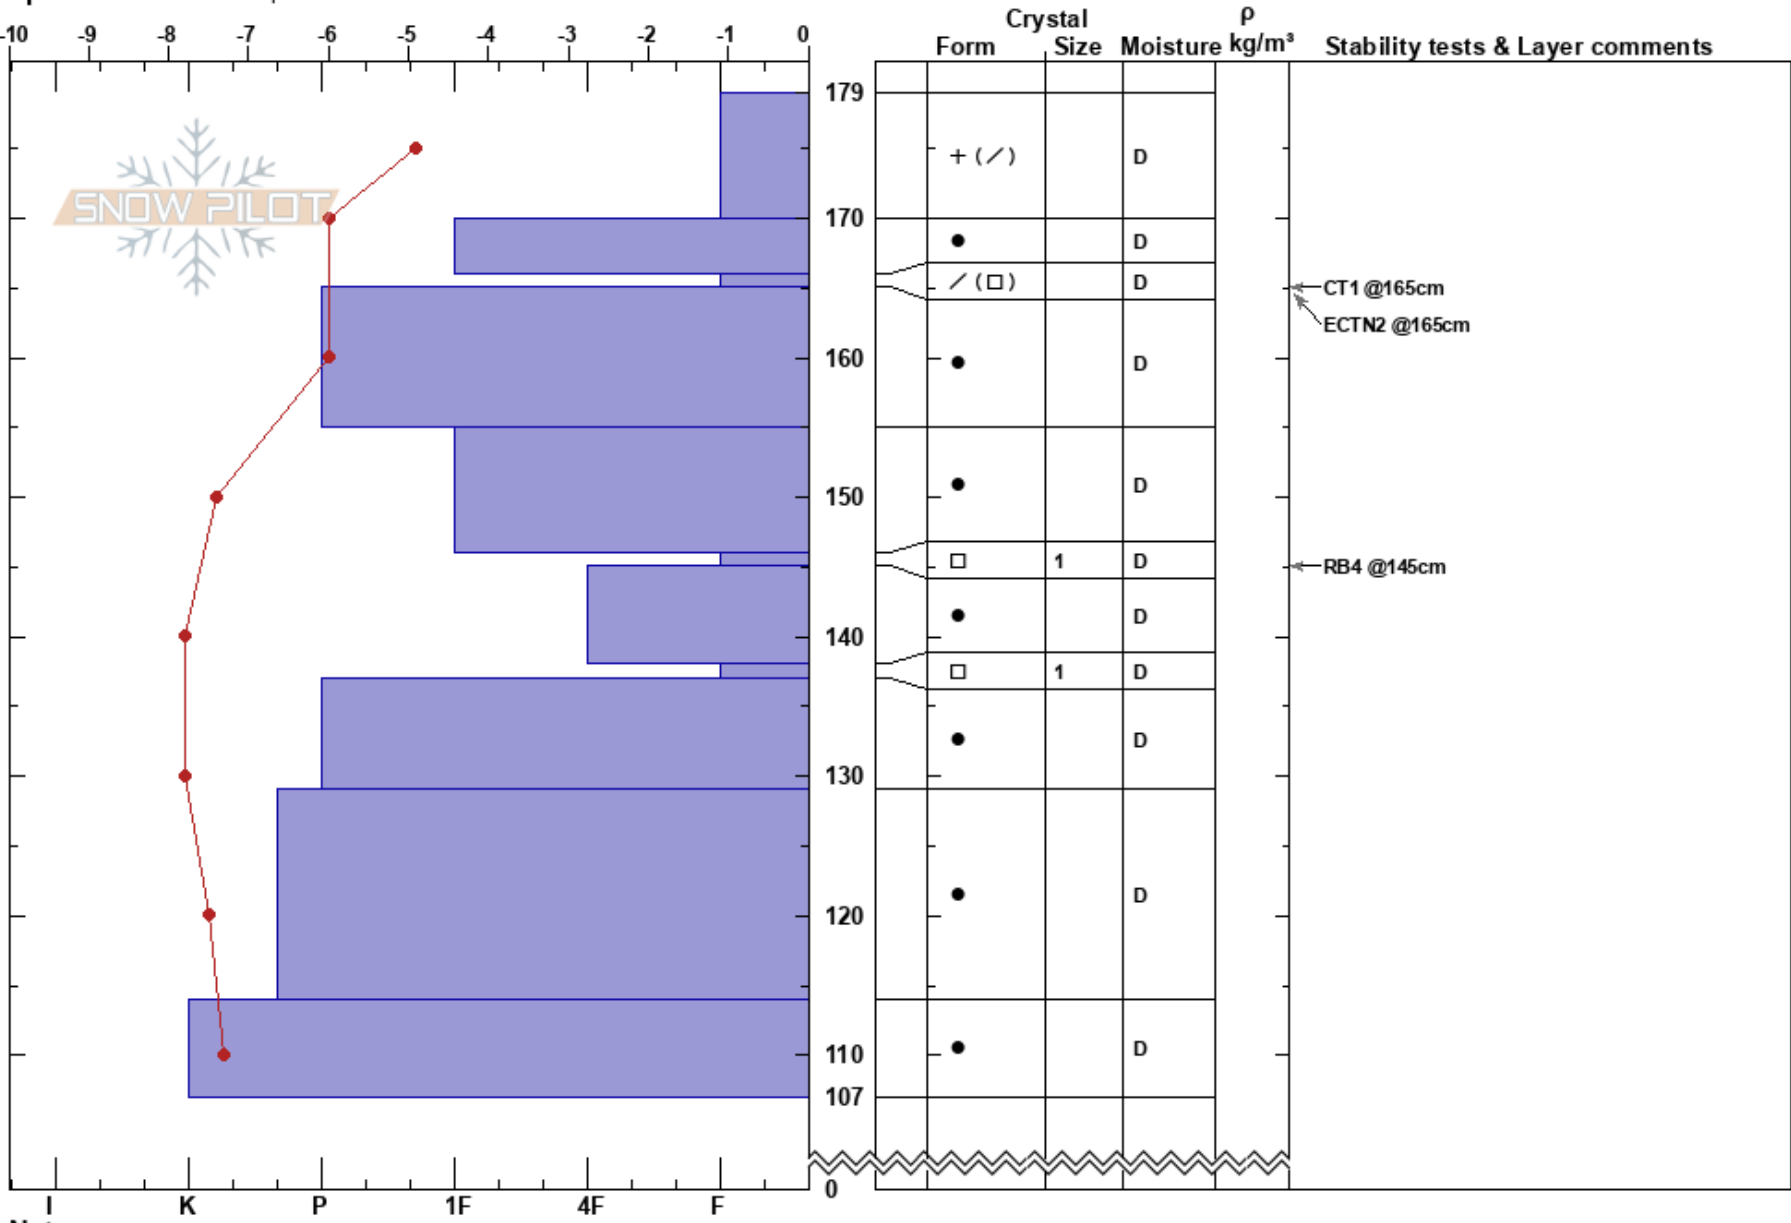

Høgeggi
 Vikafjellet
 Norway
 Elevation: 950 m
 Aspect: NW
 Specifics: We skied slope

Eivind Juvik
 08/03/2018 - 16:00
 Co-ord: 33W 40248E 6789075N
 Slope Angle: 27°
 Wind Loading: no

Stability: Good **HS:179** **Layer Notes:**
 Air Temperature: -2.5°C **PF:10** 146-145cm:Problematic layer
 Sky Cover: BKN
 Precipitation: NO
 Wind: SE Calm