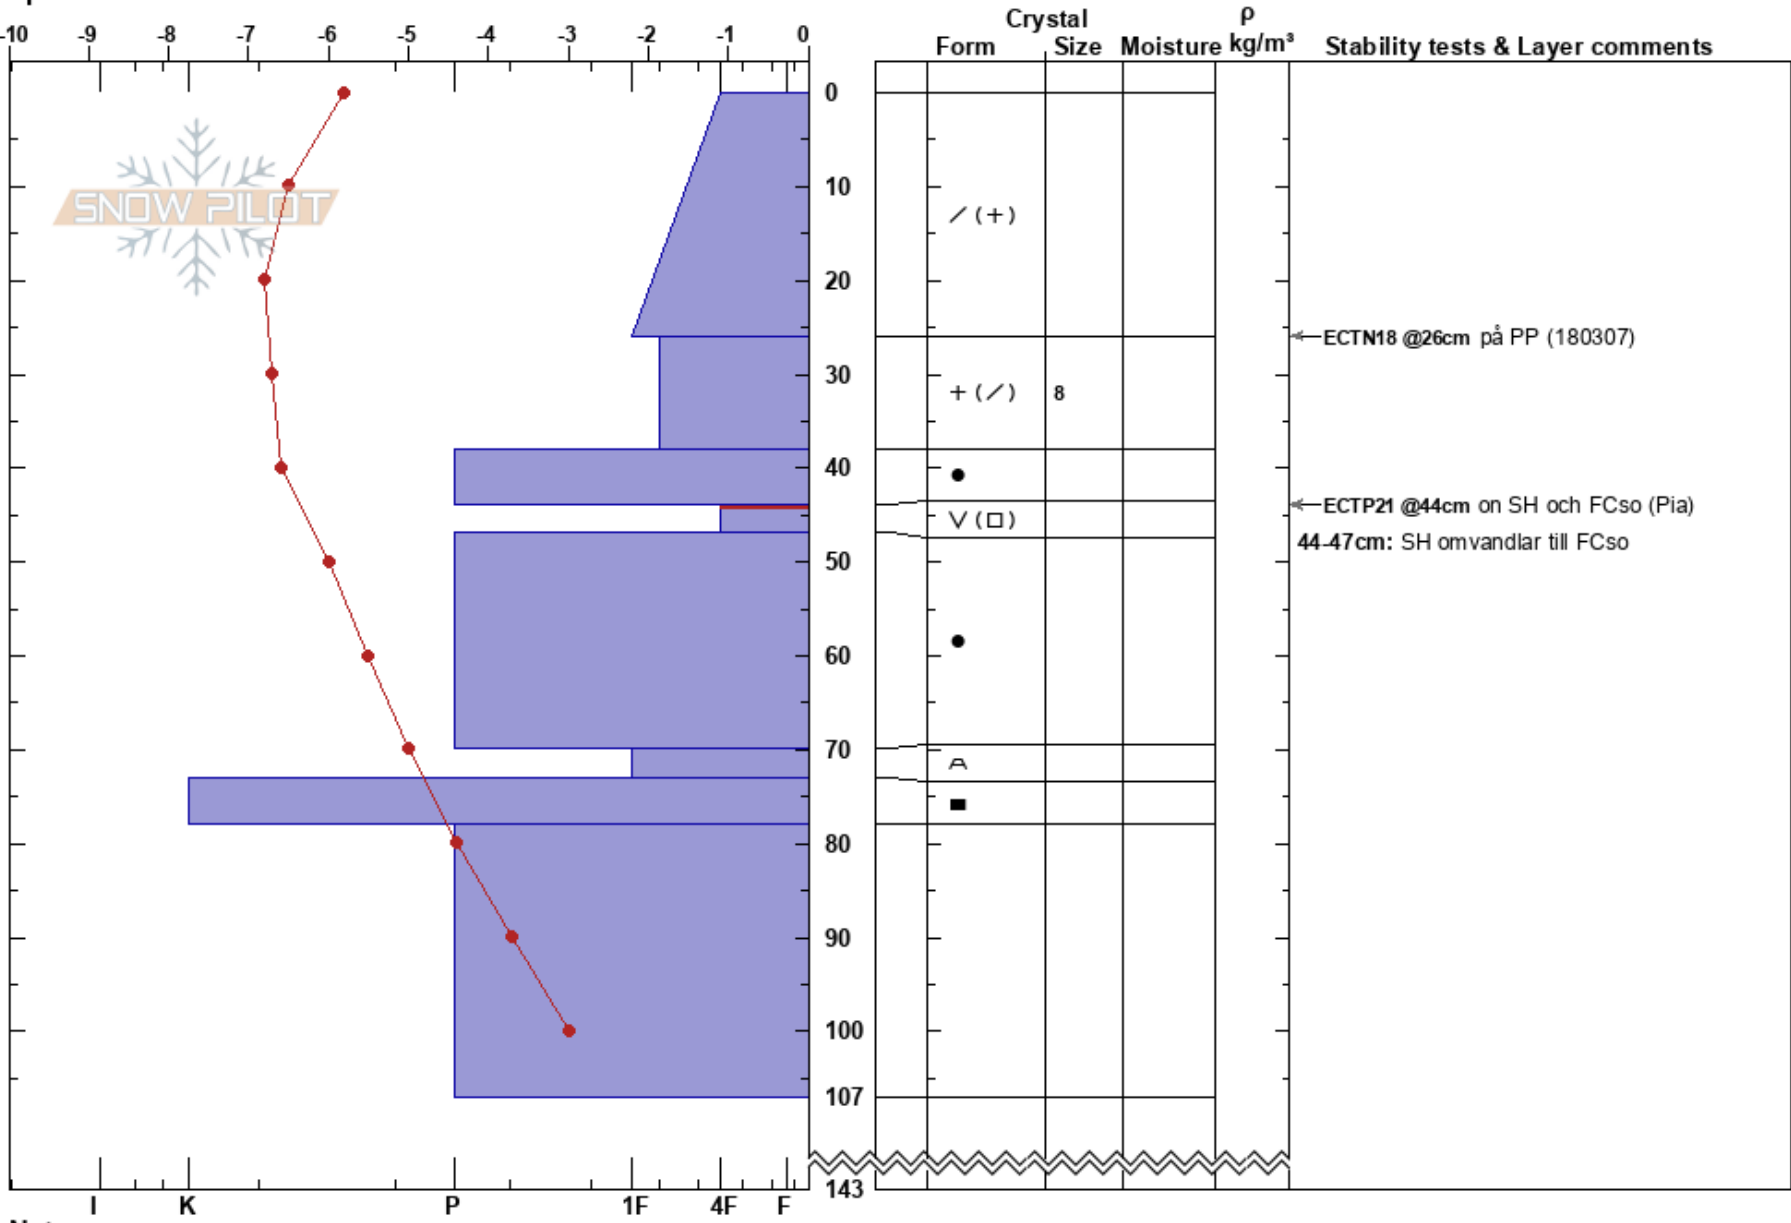

Lill Hamra NV
 Funäsfjällen
 Sweden
Elevation: 1180 m
Aspect: NE
Specifics:

John Wilcoxon
 08/03/2018 - 11:06
Co-ord: 62.57854N, 12.35740E
Slope Angle: 24°
Wind Loading: previous

Stability: HS:143
Air Temperature: -5.3°C **PF:**40
Sky Cover: OVC
Precipitation: S-1
Wind: N Calm
Layer Notes:
 44-47cm: SH omvandlar till FCso
 44-47cm: Problematic layer