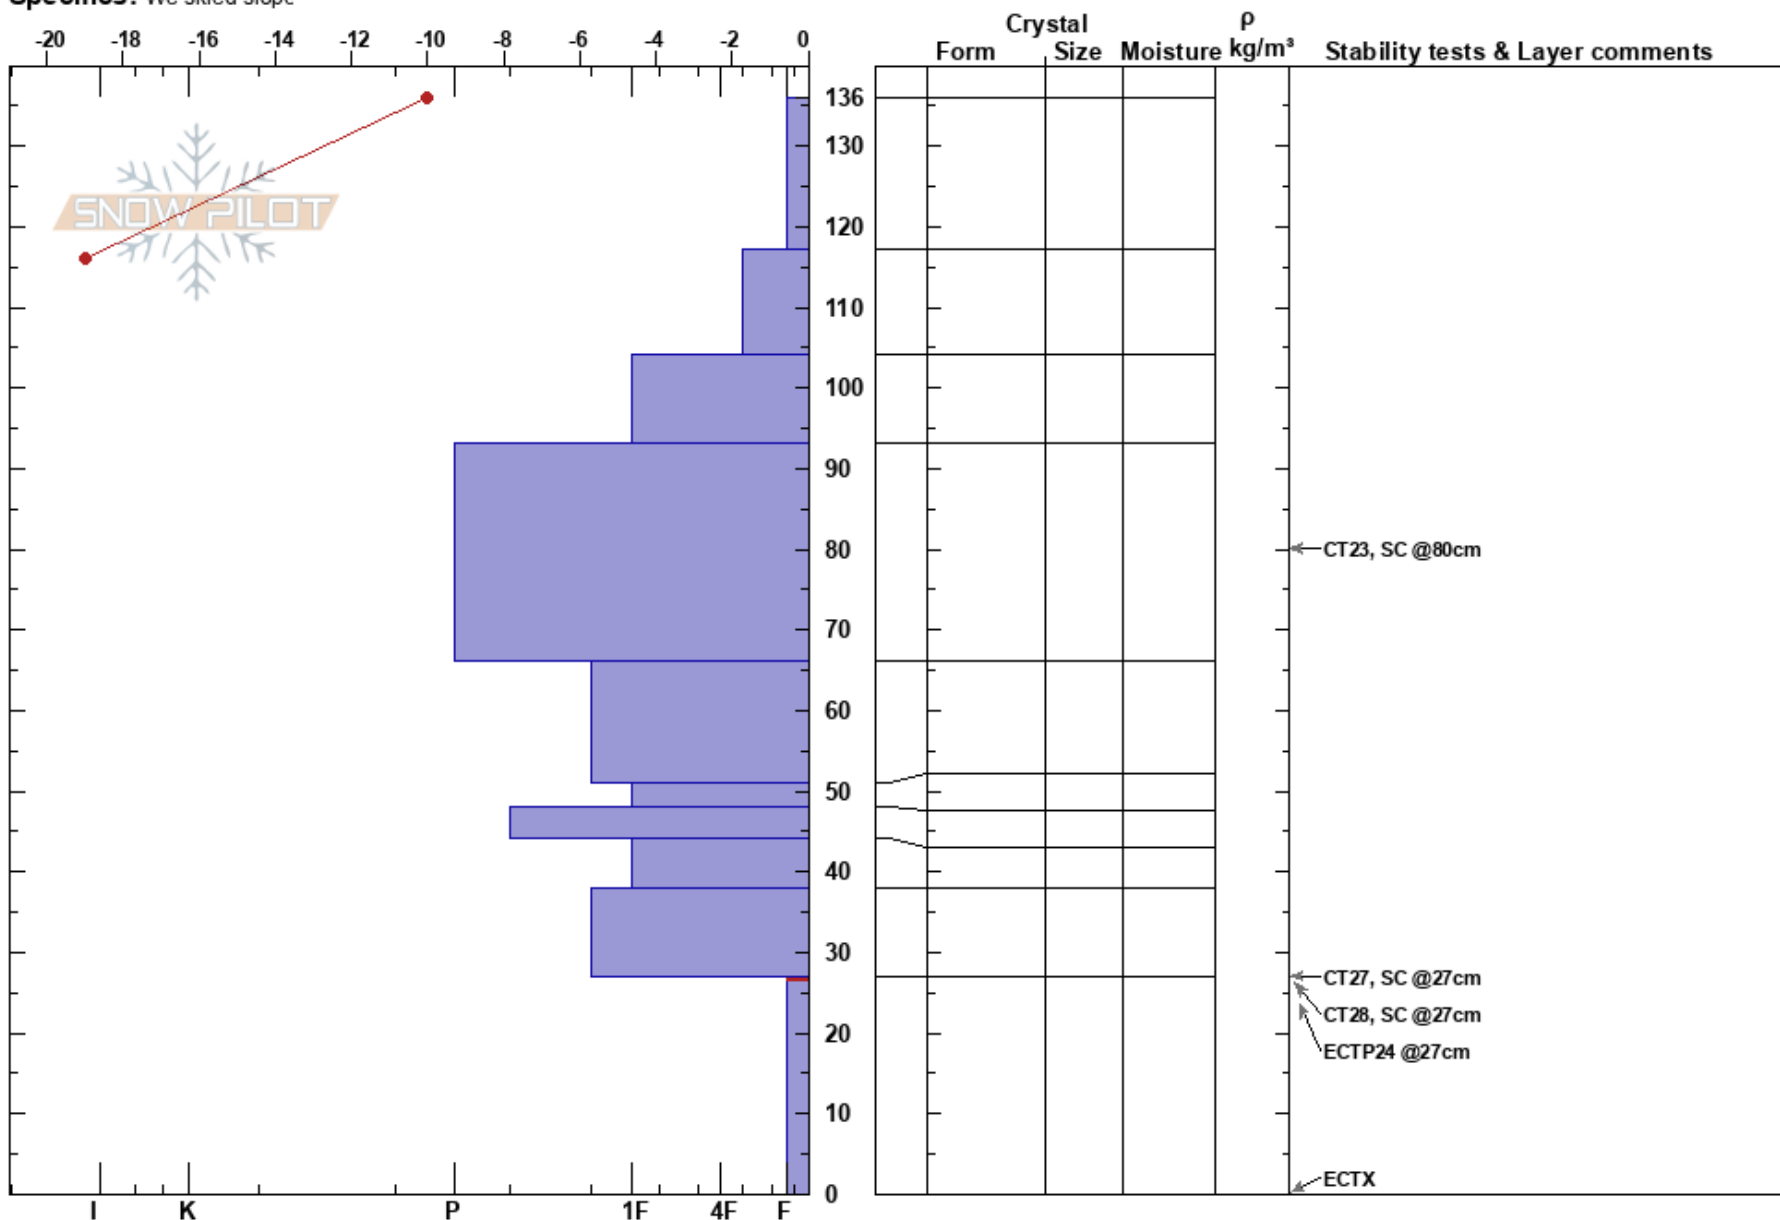

Black Lakes Vail Pass
Vail/Summit County
CO

Nolan Van Harte
03/06/2018 - 10:50am
Co-ord: 13S 394602W 4377068N
Slope Angle: 21°
Wind Loading: no

Stability: Fair
Air Temperature: -8°C
Sky Cover: CLR
Precipitation: NO
Wind: NE Calm

HS:136
PF:35
27-0cm: Problematic layer

Elevation: 10950 ft
Aspect: 80°

Specifics: We skied slope

Notes: Intense solar.