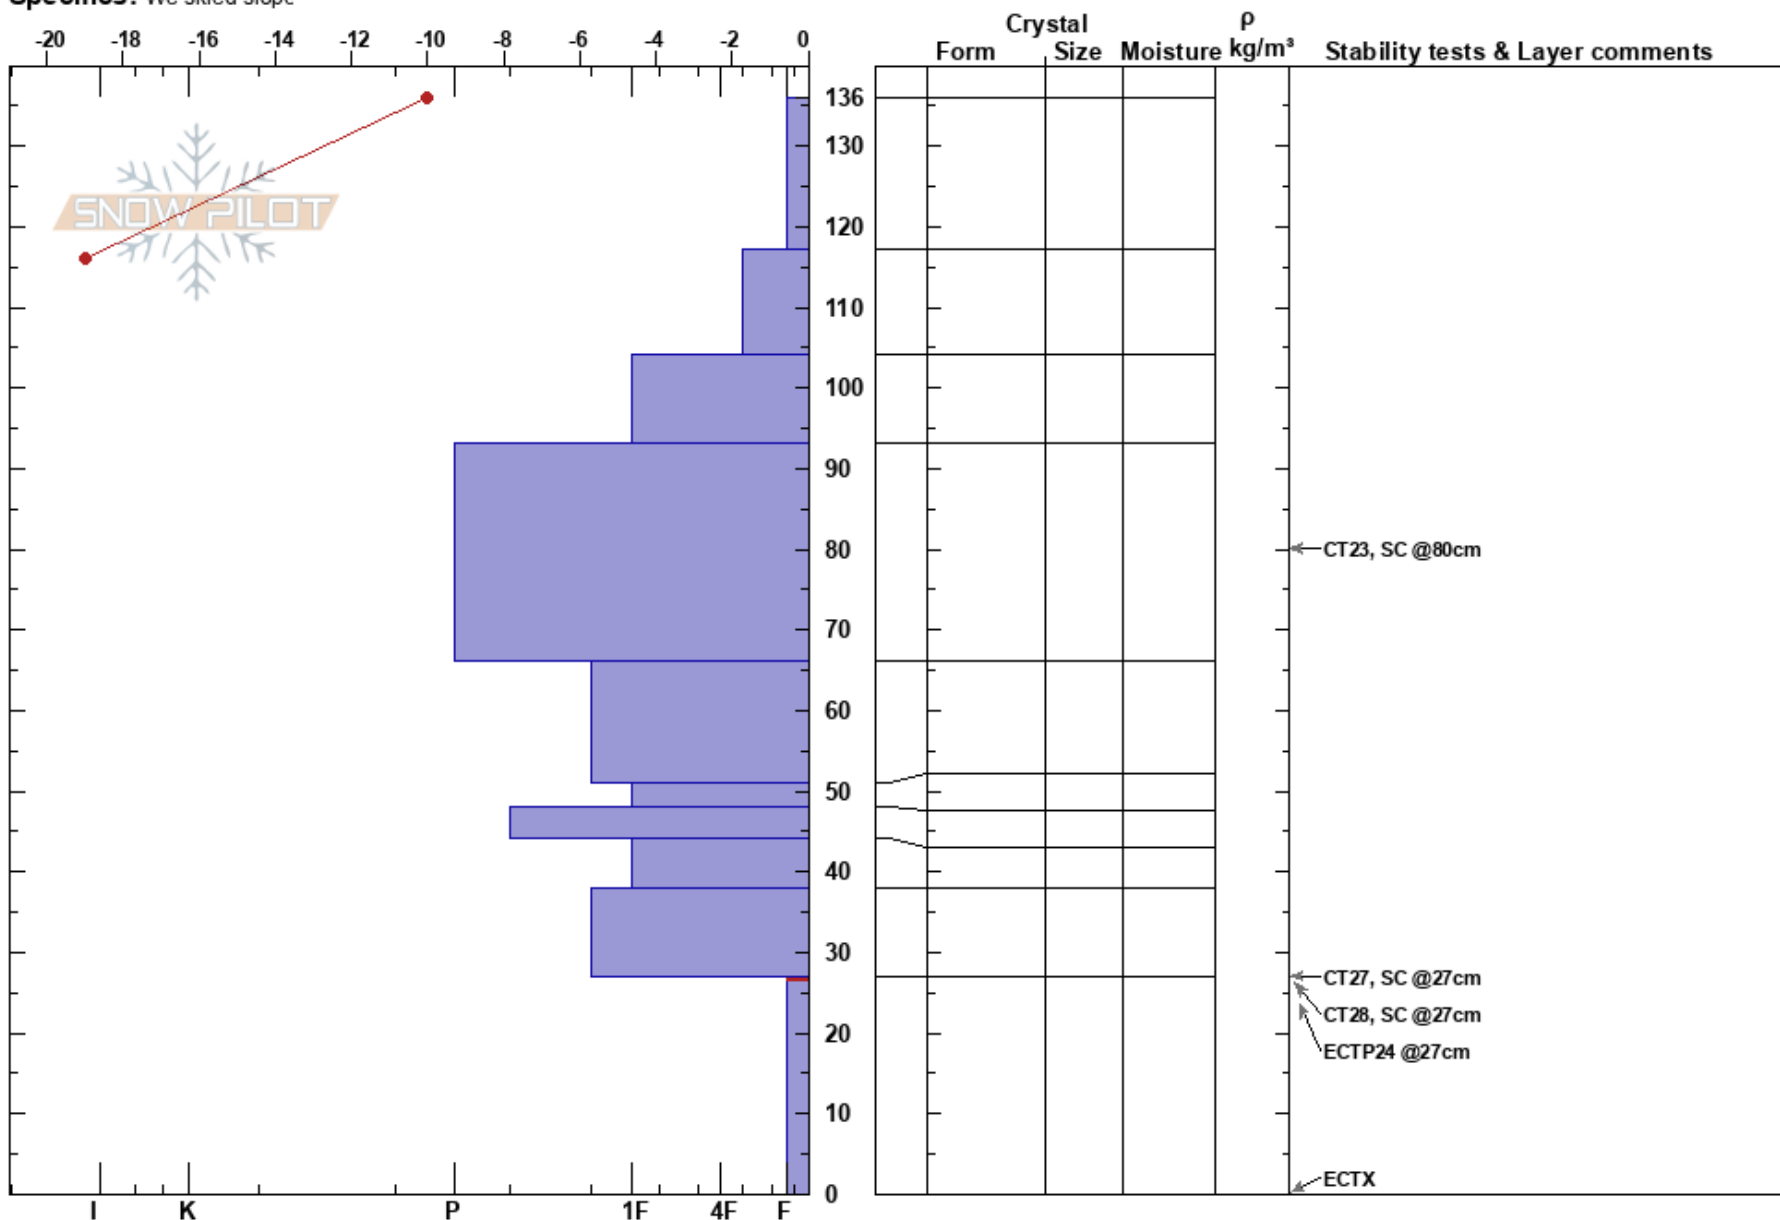

Black Lakes Vail Pass  
Vail/Summit County  
CO

Nolan Van Harte  
03/06/2018 - 10:50am  
Co-ord: 13S 394602W 4377068N  
Slope Angle: 21°  
Wind Loading: no

Stability: Fair  
Air Temperature: -8°C  
Sky Cover: CLR  
Precipitation: NO  
Wind: NE Calm

HS:136  
PF:35  
27-0cm: Problematic layer

Elevation: 10950 ft  
Aspect: 80°

Specifics: We skied slope

Notes: Intense solar.