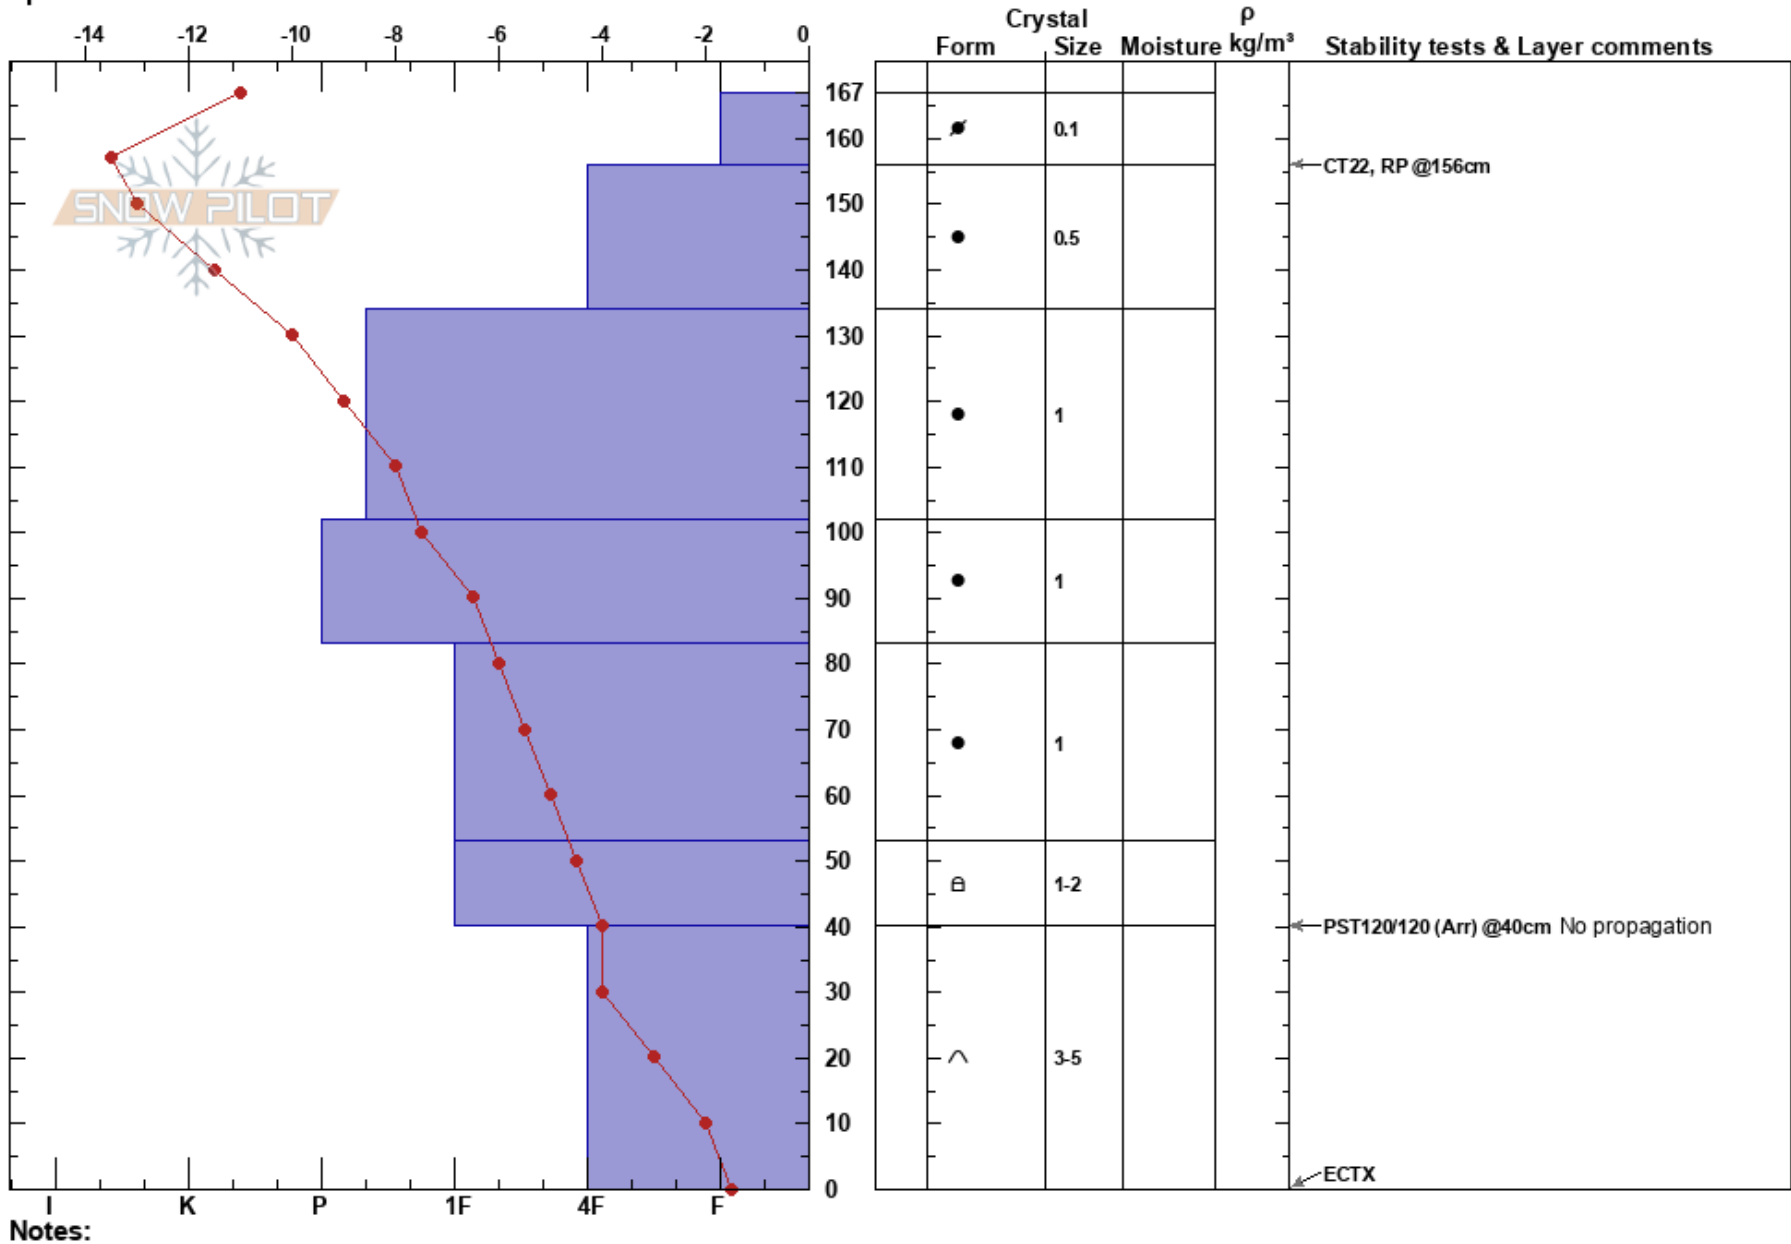

N Fooses Creek
 Sawatch
 CO
 Elevation: 11194 ft
 Aspect: 40°
 Specifics:

Ben Ammon
 03/07/2018 - 12:00pm
 Co-ord: 13S 386042E 4261065N
 Slope Angle: 19°
 Wind Loading: yes

Stability: Good HS:167 Layer Notes:
 Air Temperature: 3.5°C
 Sky Cover: FEW
 Precipitation: NO
 Wind: W Moderate