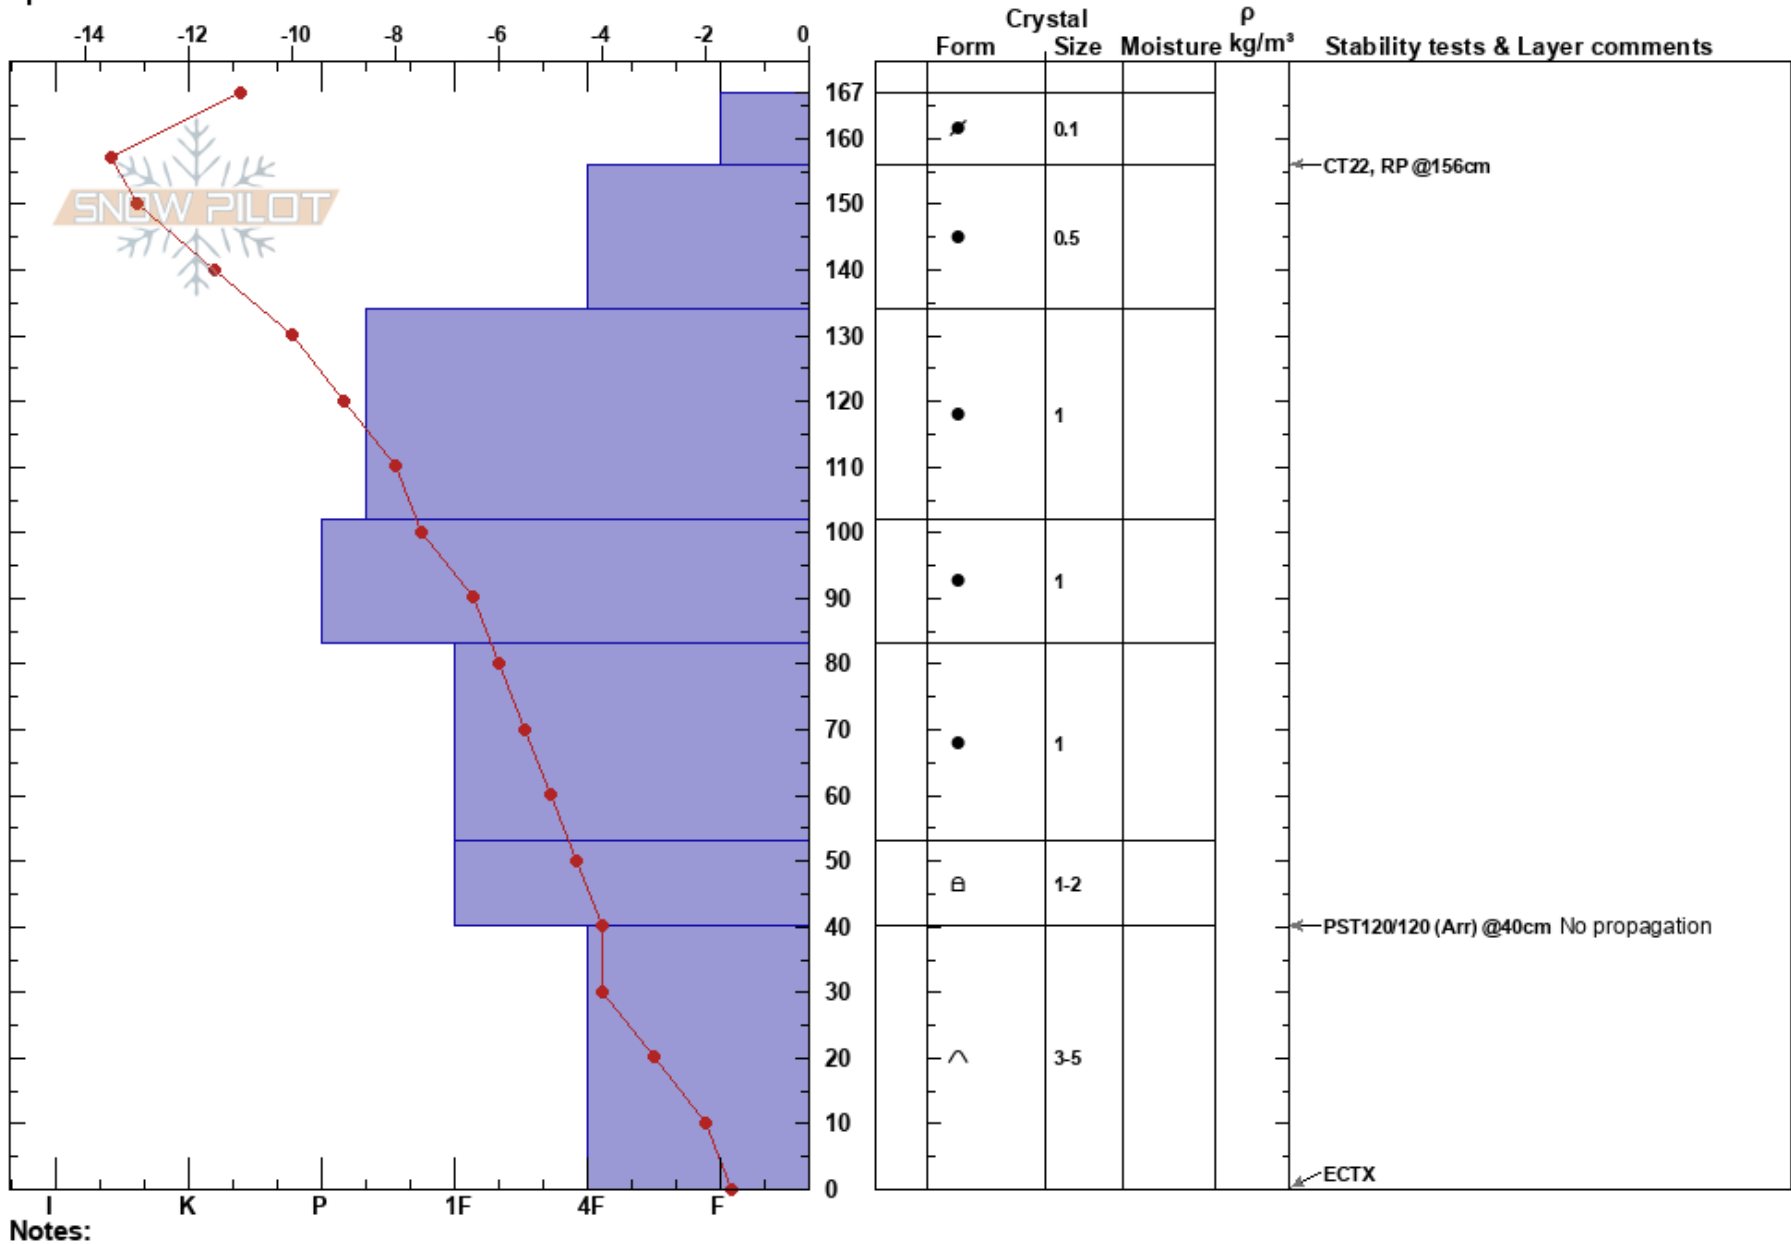

N Fooses Creek  
 Sawatch  
 CO  
 Elevation: 11194 ft  
 Aspect: 40°  
 Specifics:

Ben Ammon  
 03/07/2018 - 12:00pm  
 Co-ord: 13S 386042E 4261065N  
 Slope Angle: 19°  
 Wind Loading: yes

Stability: Good HS:167 Layer Notes:  
 Air Temperature: 3.5°C  
 Sky Cover: FEW  
 Precipitation: NO  
 Wind: W Moderate