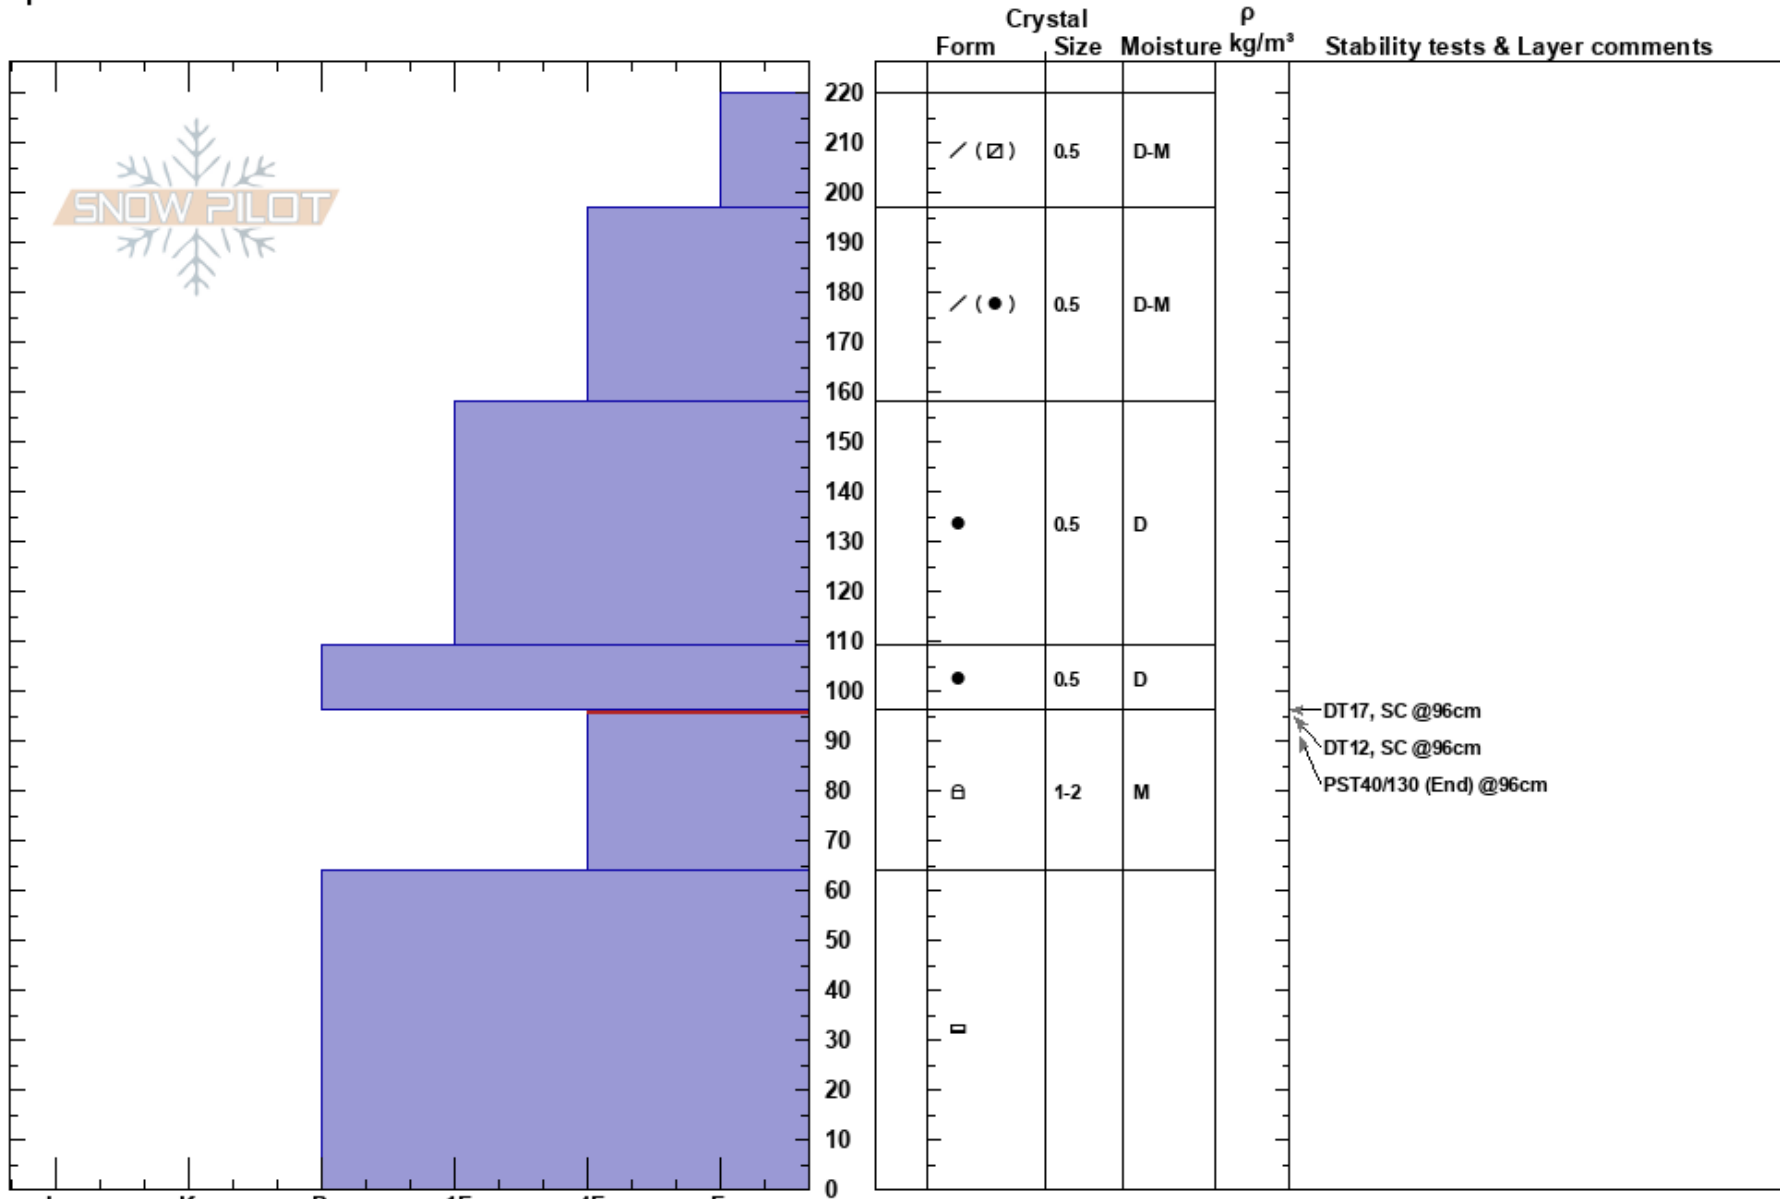

Donner Peak  
 Central Sierra  
 CA  
 Elevation: 7600 ft  
 Aspect: 330°  
 Specifics:

Steve Reynaud  
 03/07/2018 - 12:00pm  
 Co-ord: 39.30935N, -120.31627W  
 Slope Angle: 20°  
 Wind Loading: no

Stability: Good  
 Air Temperature: 5.5°C  
 Sky Cover: FEW  
 Precipitation: NO  
 Wind: SW Light Breeze

HS:220  
 Layer Notes:  
 96-64cm: Problematic layer

**Notes:** Snowpit dug on N aspect in open below treeline terrain to look at buried facet layer. Last deep slab avalanche activity occurred on Sunday. Deep Tap ECT = DTECTP-12 @ 96cm. Beside snowpack test results, no signs of instabilities.