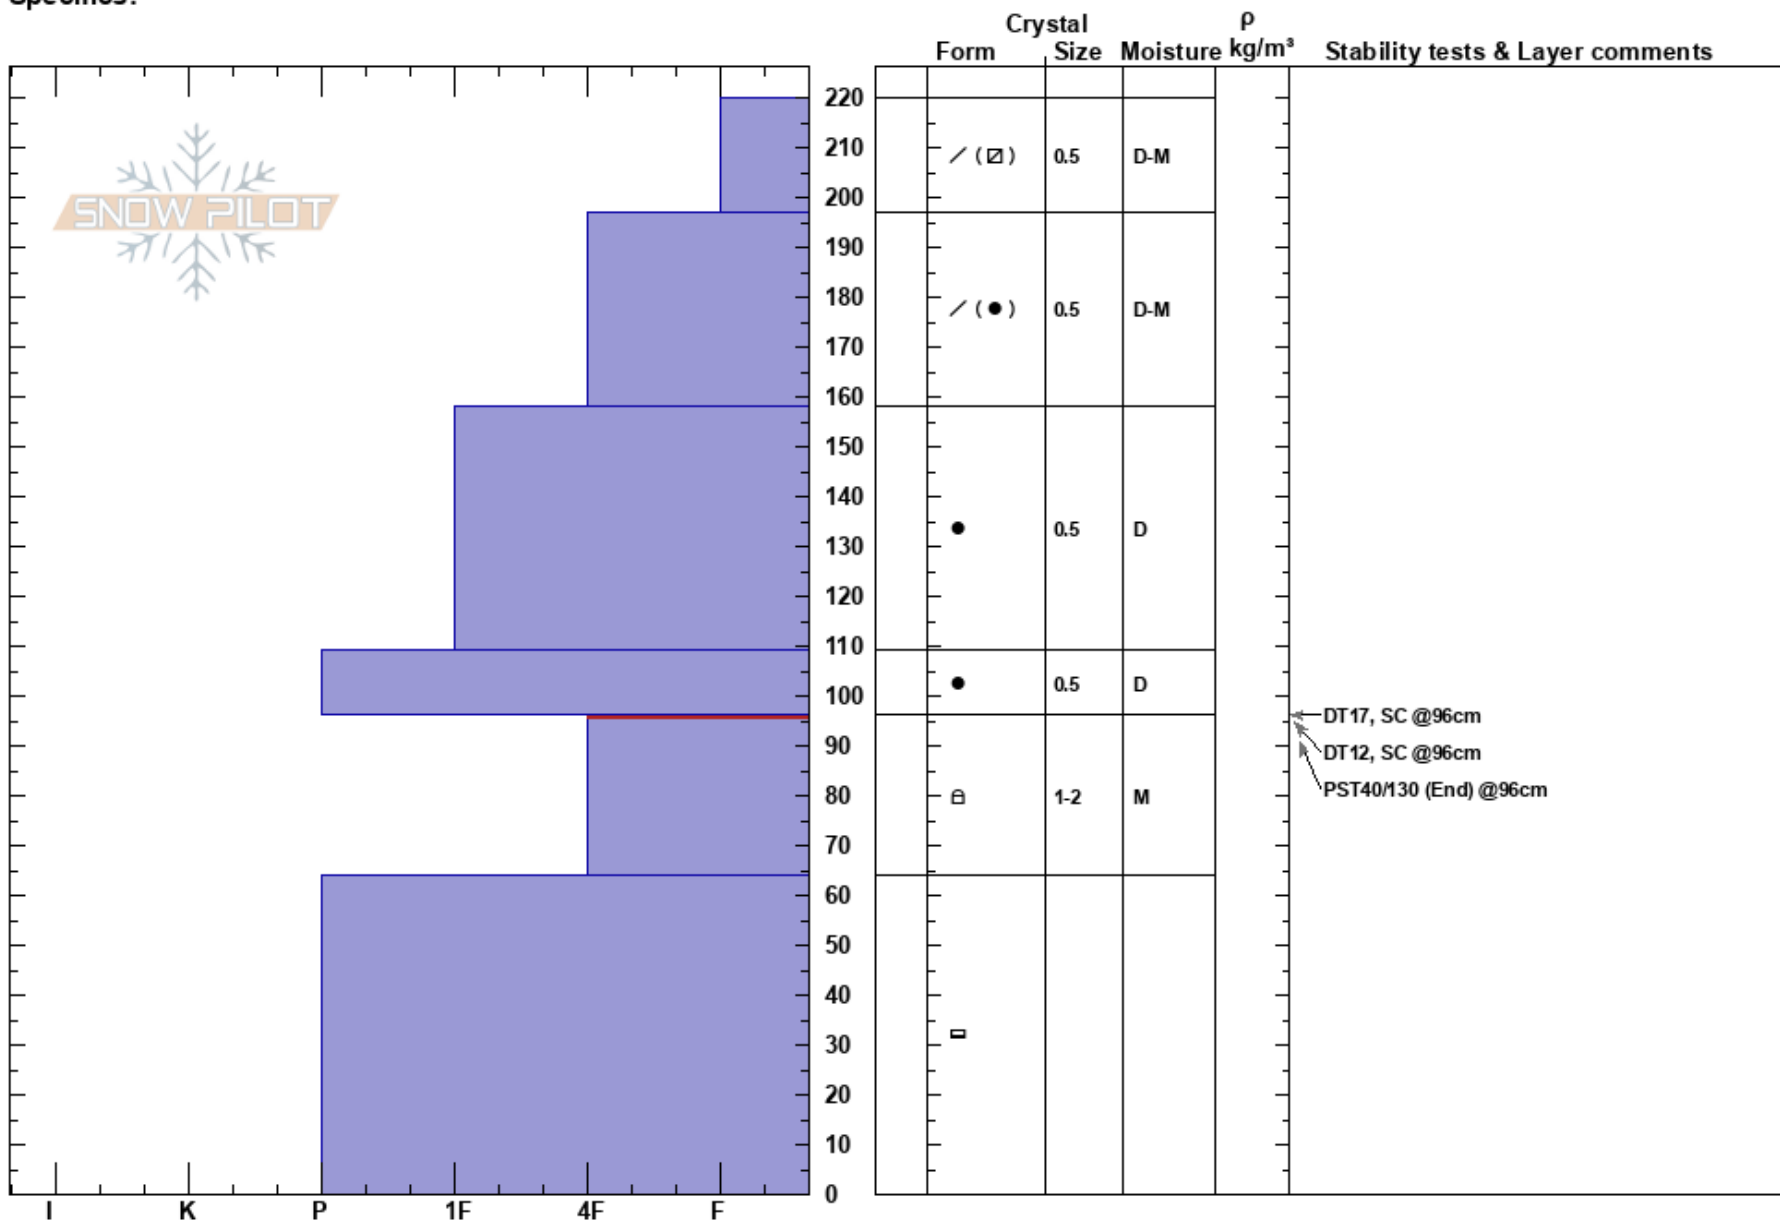

Donner Peak  
 Central Sierra  
 CA  
**Elevation:** 7600 ft  
**Aspect:** 330°  
**Specifics:**

Steve Reynaud  
 03/07/2018 - 12:00pm  
**Co-ord:** 39.30935N, -120.31627W  
**Slope Angle:** 20°  
**Wind Loading:** no

**Stability:** Good  
**Air Temperature:** 5.5°C  
**Sky Cover:** FEW  
**Precipitation:** NO  
**Wind:** SW Light Breeze

**HS:**220  
**Layer Notes:**  
 96-64cm: Problematic layer

**Notes:** Snowpit dug on N aspect in open below treeline terrain to look at buried facet layer. Last deep slab avalanche activity occurred on Sunday. Deep Tap ECT = DTECTP-12 @ 96cm. Beside snowpack test results, no signs of instabilities.