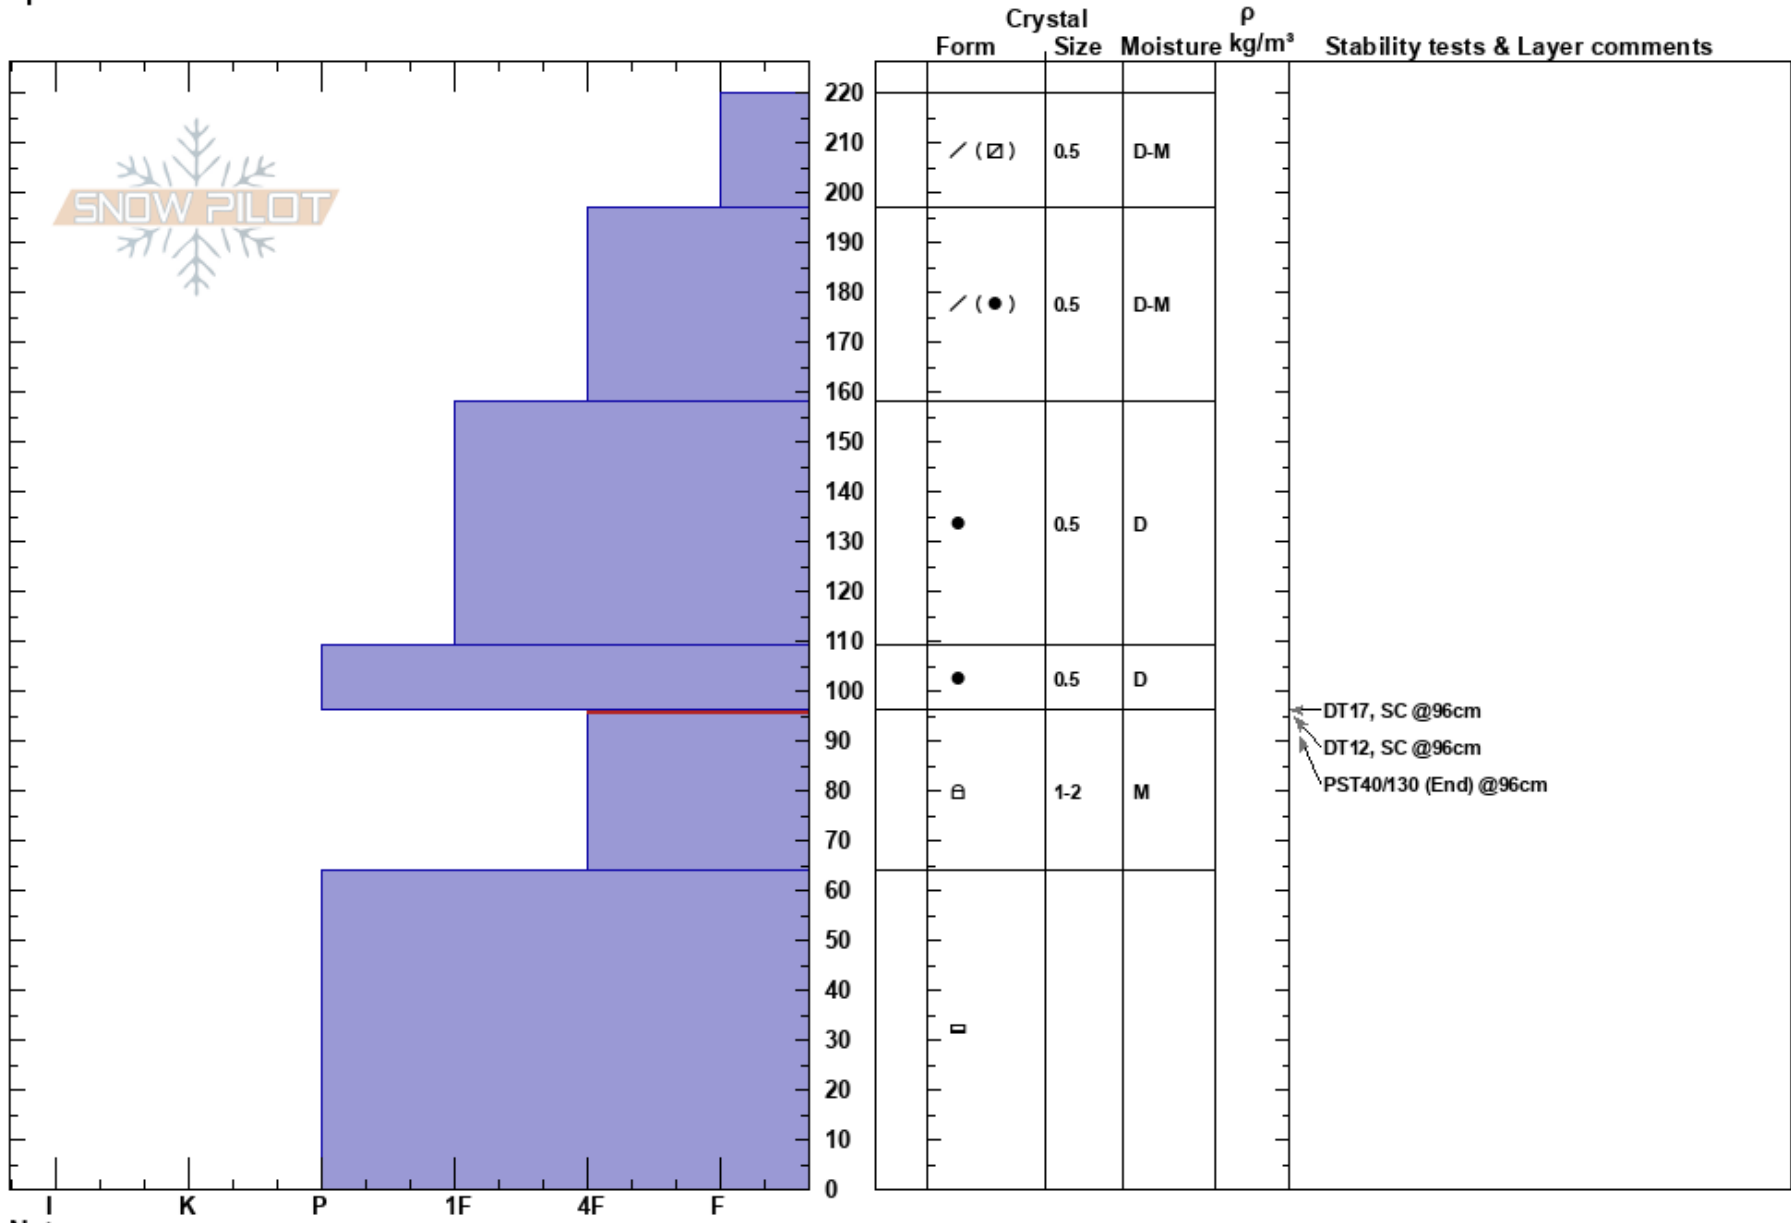

Donner Peak  
 Central Sierra  
 CA  
 Elevation: 7600 ft  
 Aspect: 330°  
 Specifics:

Steve Reynaud  
 03/07/2018 - 12:00pm  
 Co-ord: 39.30935N, -120.31627W  
 Slope Angle: 20°  
 Wind Loading: no

Stability: Good  
 Air Temperature: 5.5°C  
 Sky Cover: FEW  
 Precipitation: NO  
 Wind: SW Light Breeze

HS:220  
 Layer Notes:  
 96-64cm: Problematic layer

**Notes:** Snowpit dug on N aspect in open below treeline terrain to look at buried facet layer. Last deep slab avalanche activity occurred on Sunday. Deep Tap ECT = DTECTP-12 @ 96cm. Beside snowpack test results, no signs of instabilities.