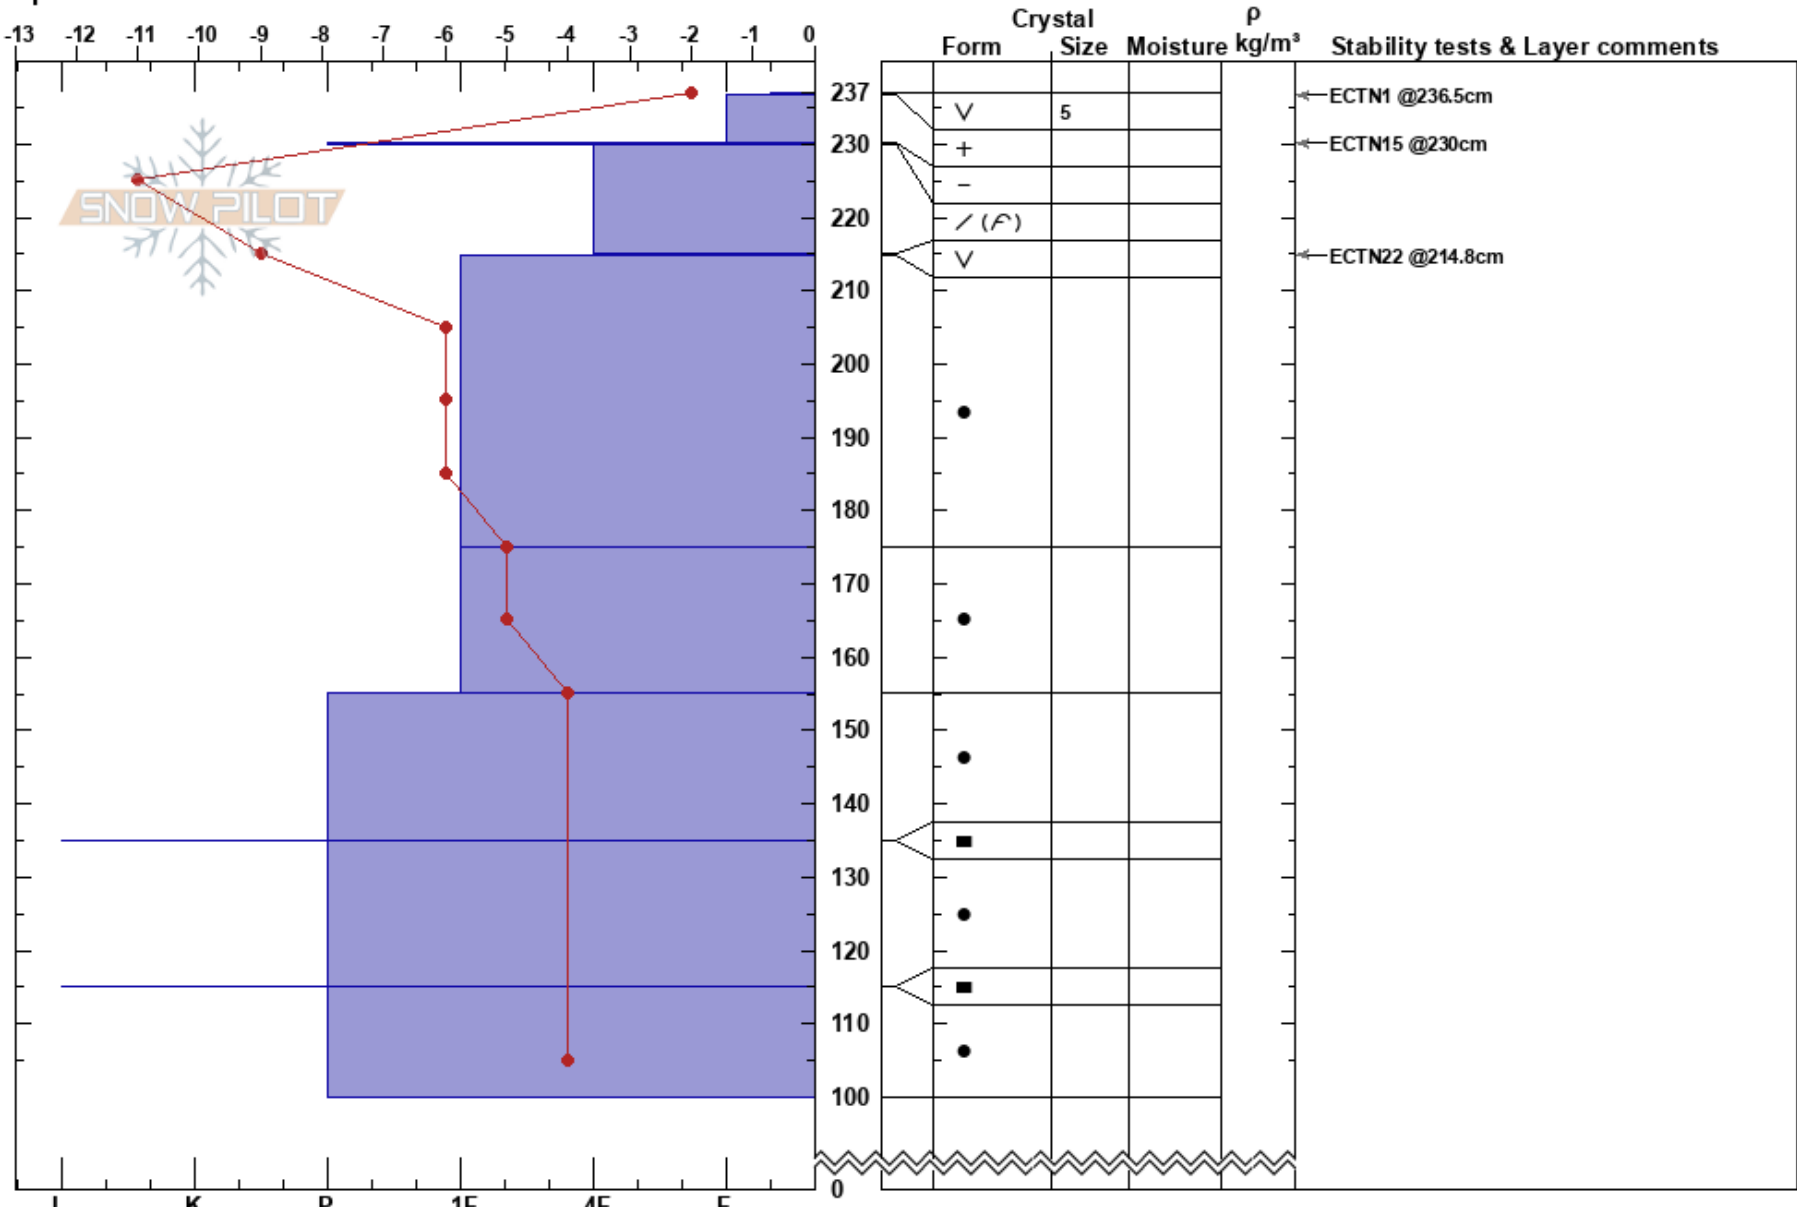

Rattlesnake Study Plot
 Rattlesnake Mtns
 MT
 Elevation: 7400 ft
 Aspect: 0°
 Specifics:

Logan King
 03/07/2018 - 11:00am
 Co-ord: 47.03488N, -113.99016W
 Slope Angle: 0°
 Wind Loading: no

Stability: Good
 Air Temperature: -1°C
 Sky Cover: CLR
 Precipitation: NO
 Wind: NW Light Breeze

HS:237
 PS: 15 215-214.8cm:Problematic layer

Notes: