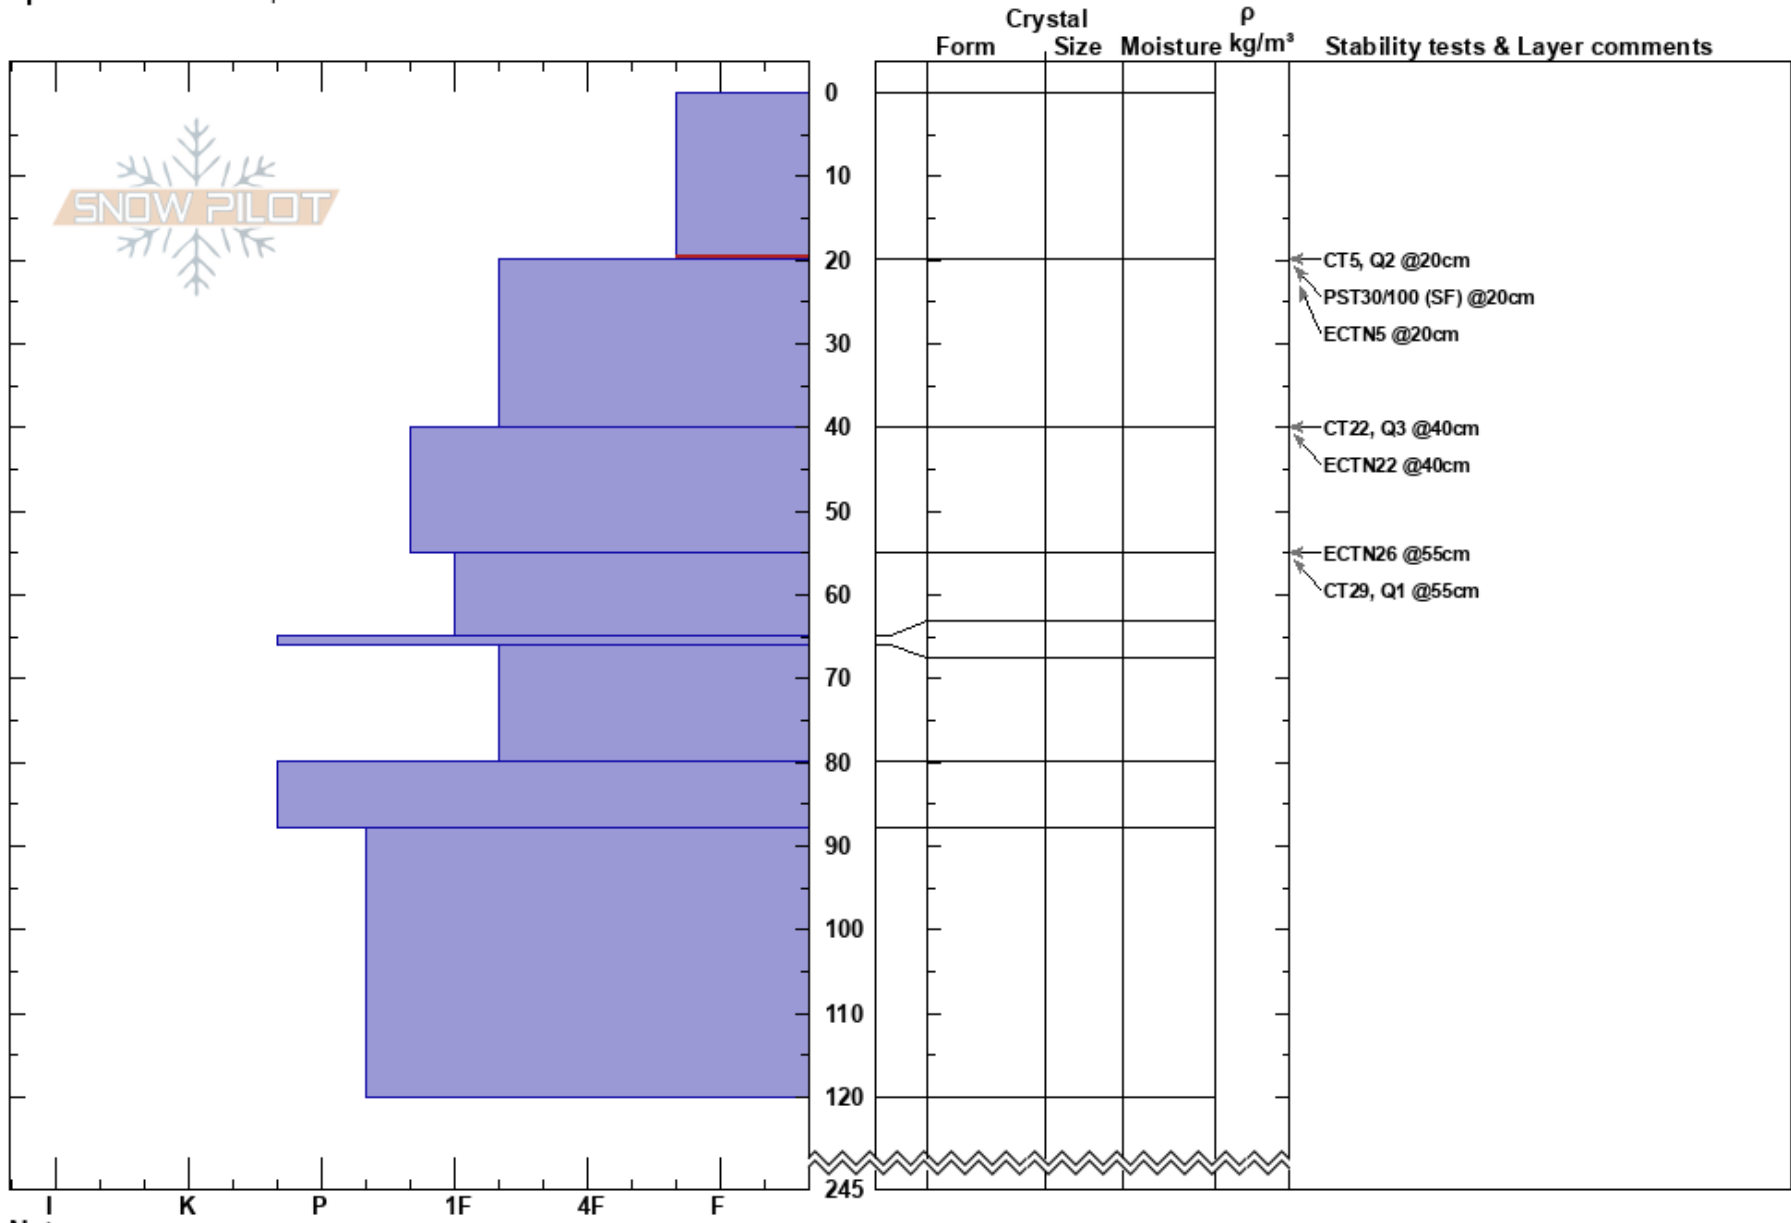

McAtee Basin
 Madison Range-N
 MT
 Elevation: 9754 ft
 Aspect: 10°
 Specifics: We skied slope

Doug Chabot-Admin
 03/06/2018 - 11:00am
 Co-ord: 45.18464N, -111.44088W
 Slope Angle: 30°
 Wind Loading: previous

Stability: Good
 Air Temperature: -11°C
 Sky Cover: CLR
 Precipitation: NO
 Wind: Calm

HS:245
 Layer Notes:
 0-20cm: Problematic layer

Notes: Dug w/ Conrad.