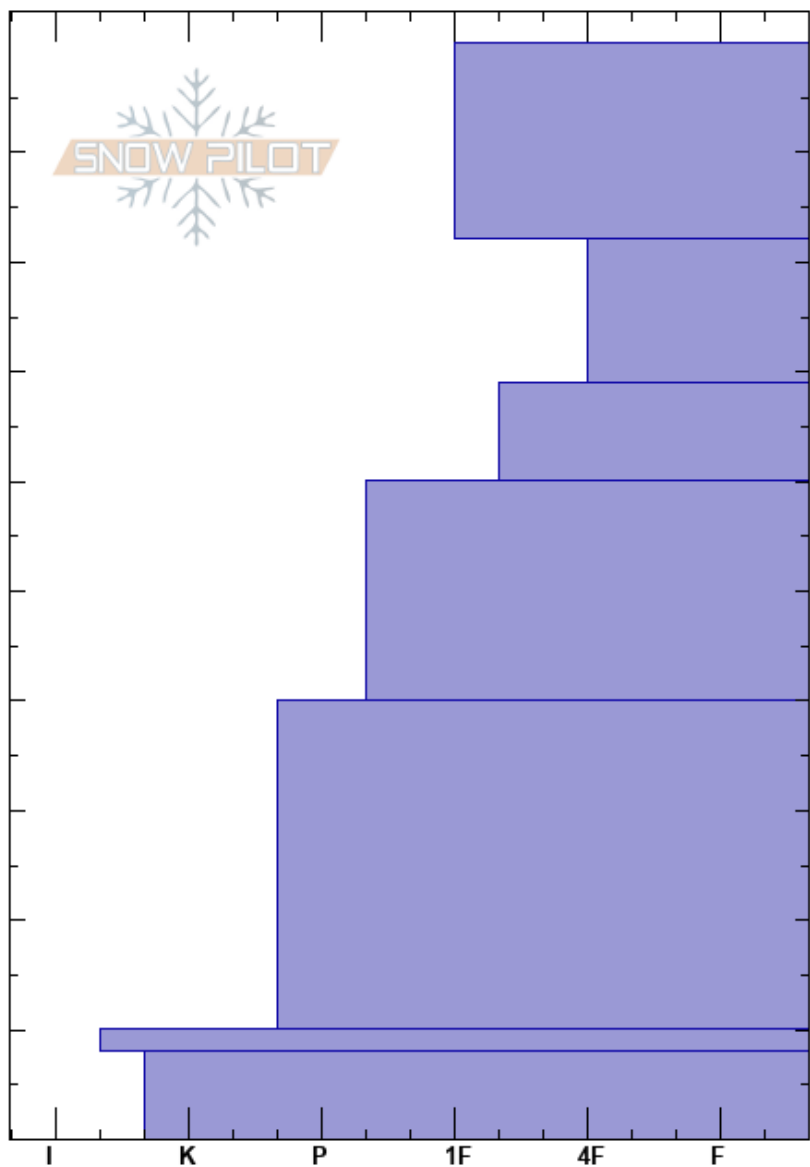

ofan við bungu Íllviör
 Tröllaskagi
 Iceland
Elevation: 510 m
Aspect: 180°
Specifics: Pit dug in a Ski Area

Gestur Hansson
 07/03/2018 - 10:00
Co-ord: 66.13644N, -18.97539W
Slope Angle: 28°
Wind Loading:

Stability:
Air Temperature: -6.2°C **HS:**100 **PF:**30 **Layer Notes:** 31-40cm:Problematic layer
Sky Cover: OVC
Precipitation:
Wind: NE Light Breeze

Depth (cm)	Crystal		Moisture	ρ kg/m ³	Stability tests & Layer comments
	Form	Size			
0					
10	-	-			
25	+				
35	-				← CT6, SP @34cm
50	•				
75	•				
90	B				
95	⊙⊙				