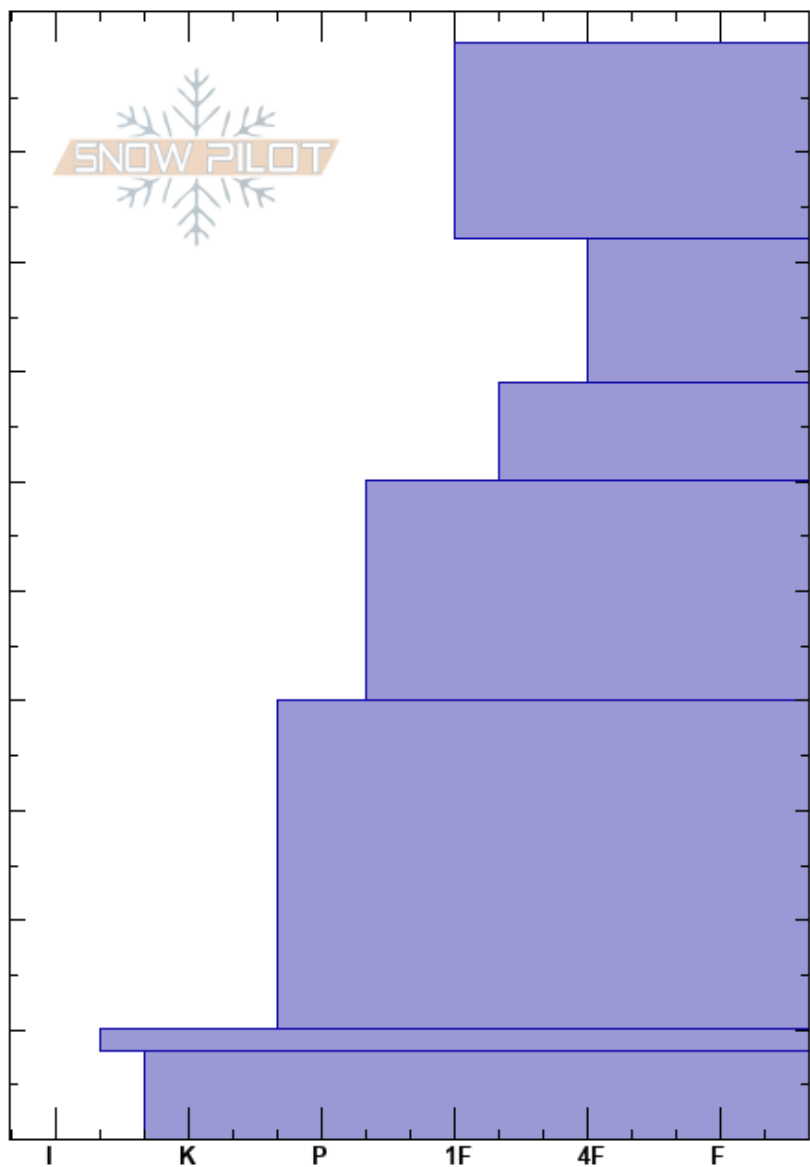

ofan við bungu Íllviör
 Tröllaskagi
 Iceland
Elevation: 510 m
Aspect: 180°
Specifics: Pit dug in a Ski Area

Gestur Hansson
 07/03/2018 - 10:00
Co-ord: 66.13644N, -18.97539W
Slope Angle: 28°
Wind Loading:

Stability: HS:100
Air Temperature: -6.2°C **PF:**30 31-40cm:Problematic layer
Sky Cover: OVC
Precipitation:
Wind: NE Light Breeze

Depth (cm)	Crystal		Moisture	ρ kg/m ³	Stability tests & Layer comments
	Form	Size			
0					
10	-	-			
25	+				
35	-				← CT6, SP @34cm
50	•				
75	•				
90	B				
95	⊙⊙				