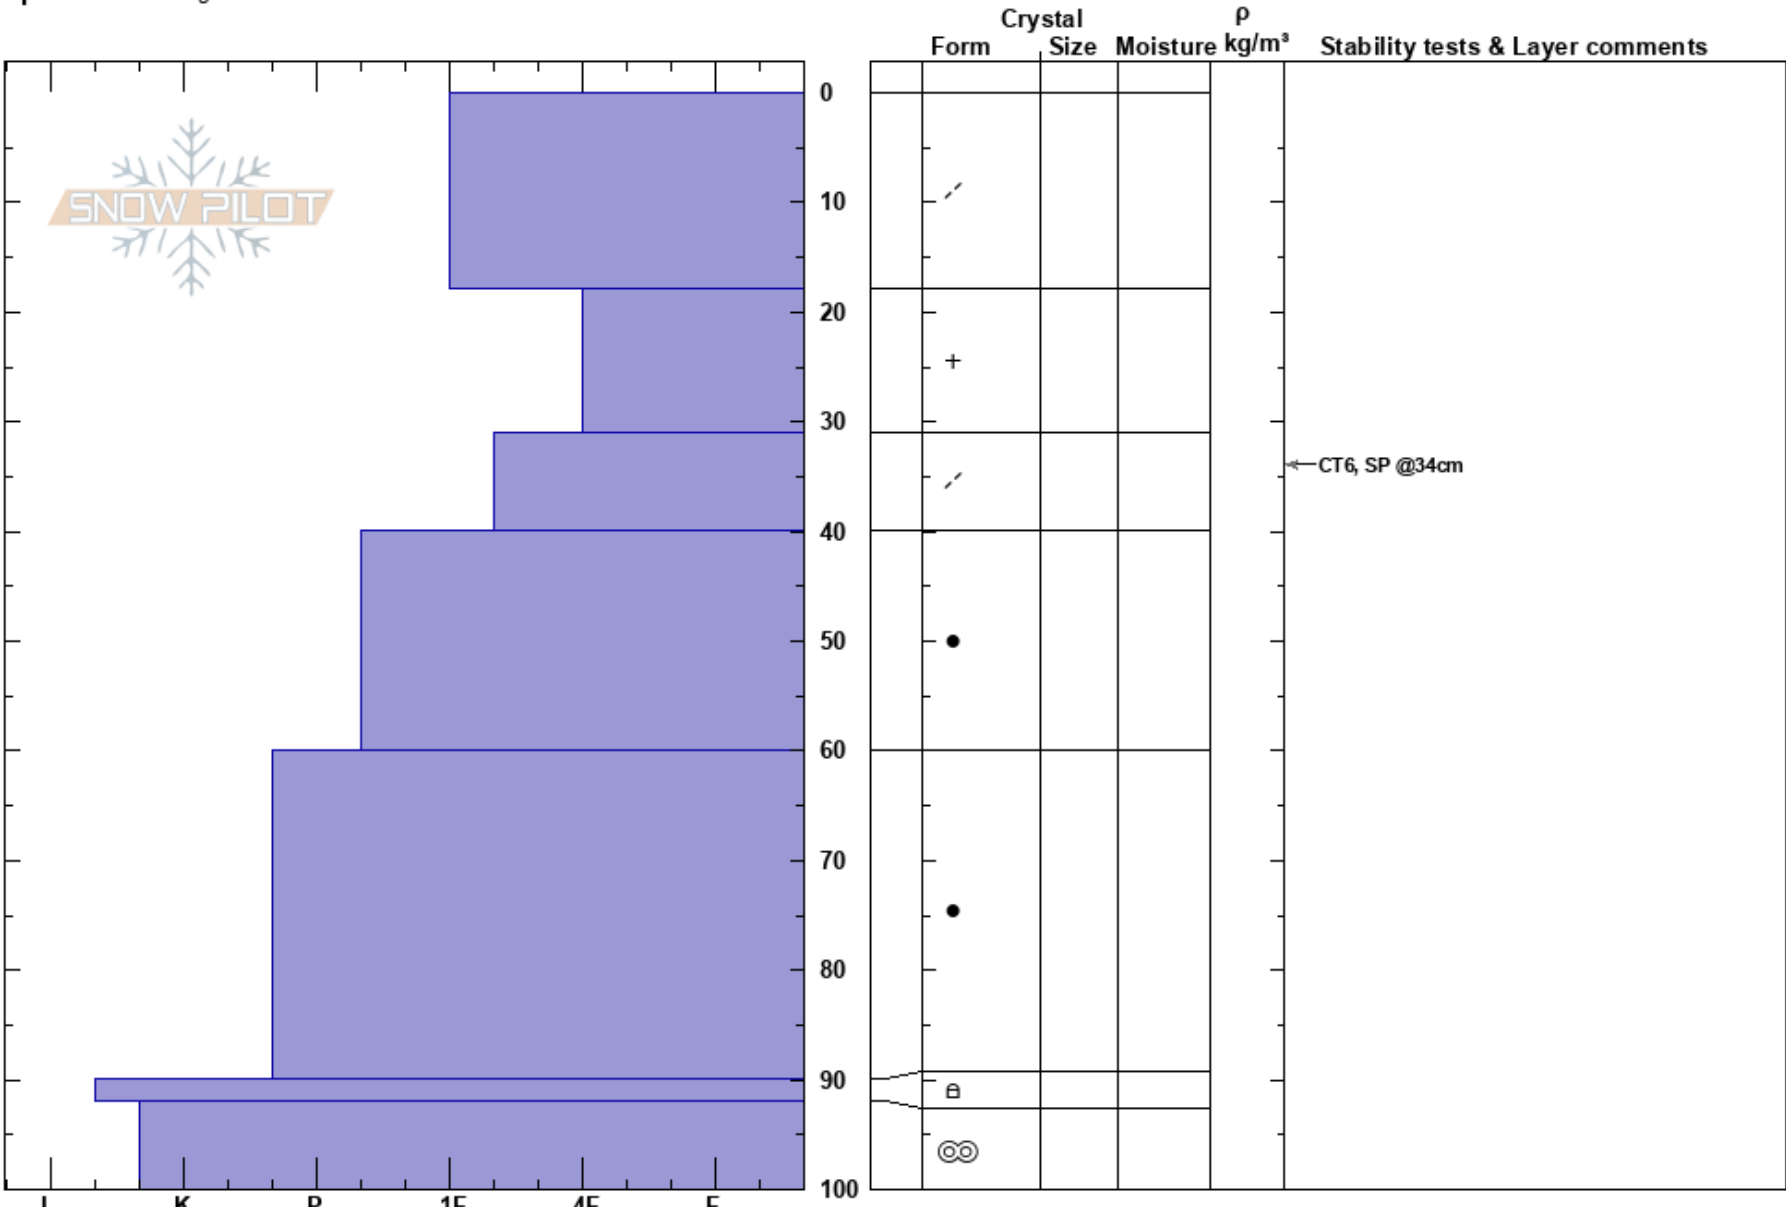

ofan við bungu Íllviör
 Tröllaskagi
 Iceland
Elevation: 510 m
Aspect: 180°
Specifics: Pit dug in a Ski Area

Gestur Hansson
 07/03/2018 - 10:00
Co-ord: 66.13644N, -18.97539W
Slope Angle: 28°
Wind Loading:

Stability:
Air Temperature: -6.2°C **HS:**100 **PF:**30 **Layer Notes:** 31-40cm:Problematic layer
Sky Cover: OVC
Precipitation:
Wind: NE Light Breeze

Notes: