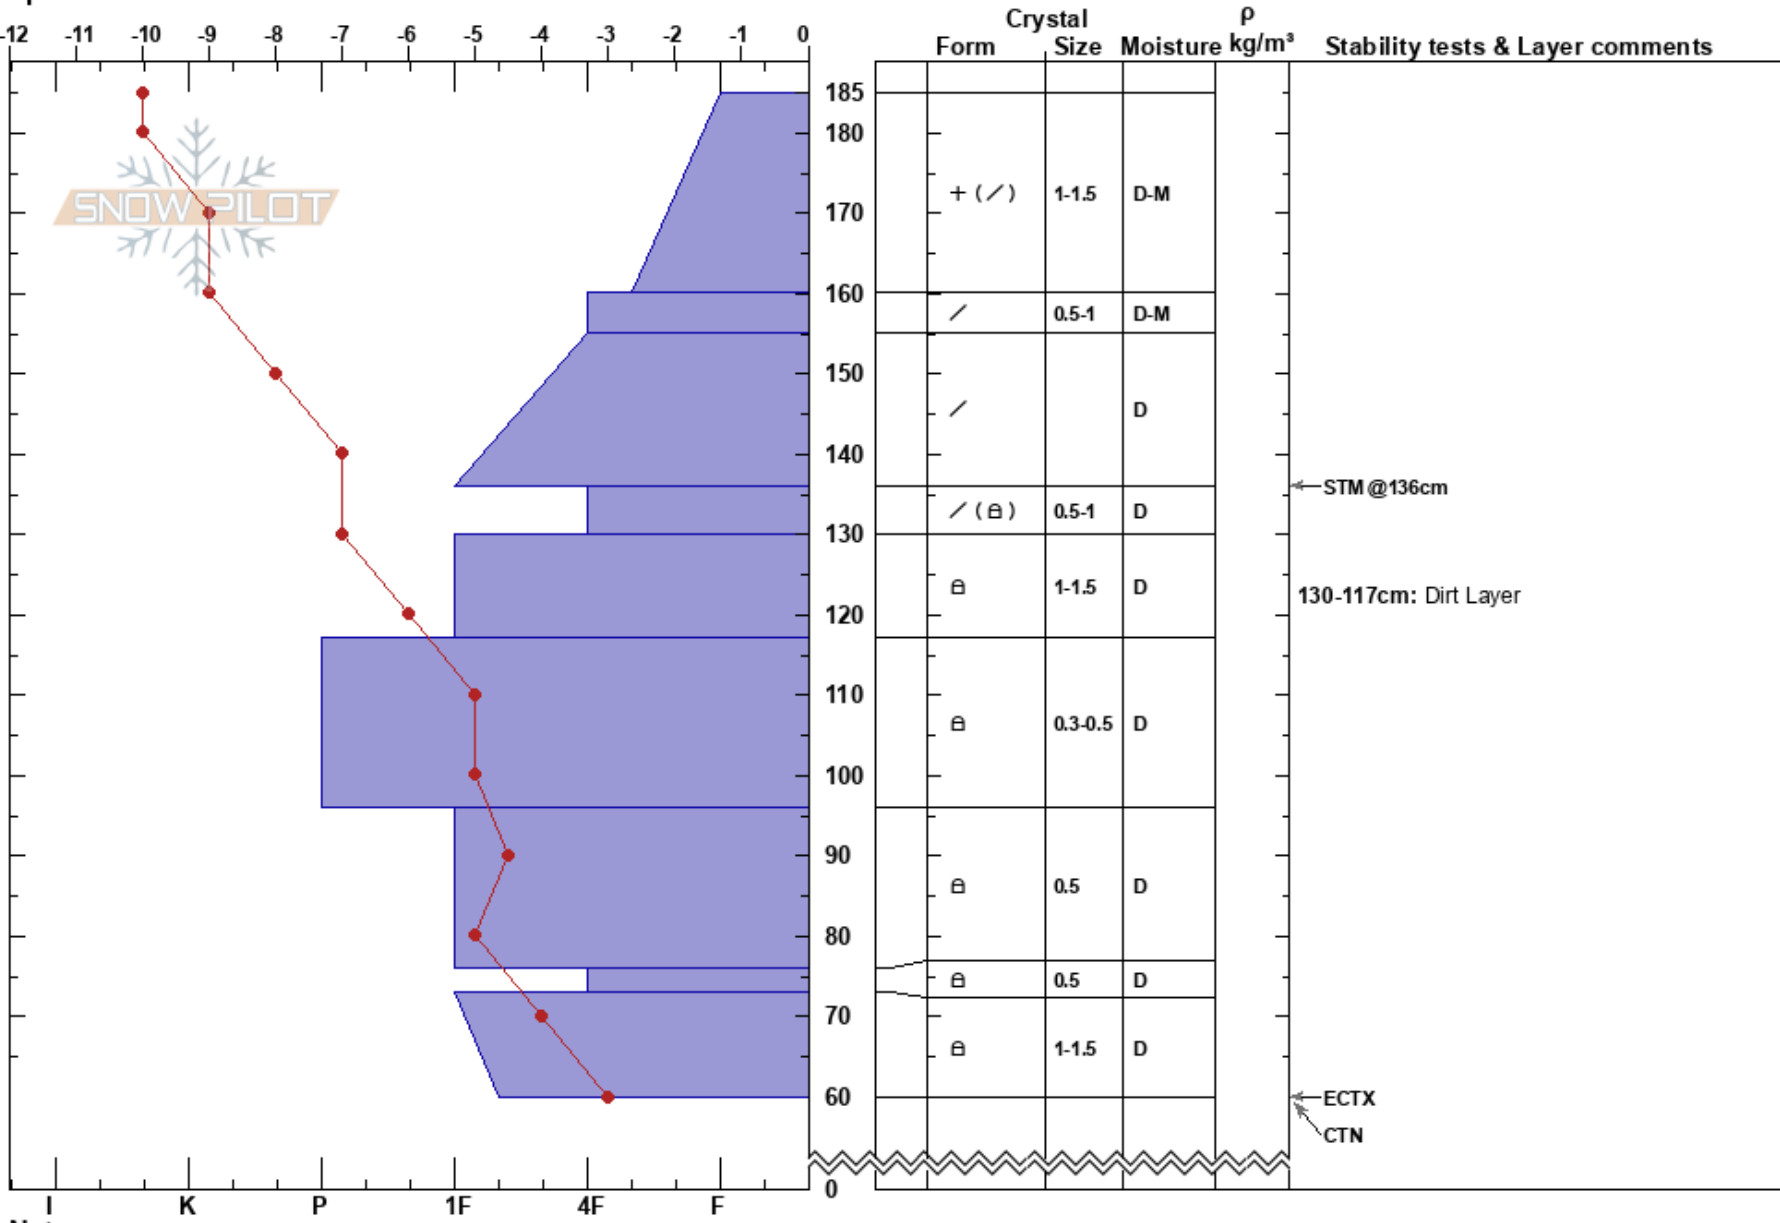

AAI Pro 1
 Central Wasatch
 UT
 Elevation: 9528 ft
 Aspect: NW
 Specifics:

Katherine Speare
 03/06/2018 - 1:50pm
 Co-ord: 40.68000N, -111.60300W
 Slope Angle: 15°
 Wind Loading: no

Stability: **HS:185**
 Air Temperature: -6°C **PF:42**
 Sky Cover: CLR
 Precipitation: NO
 Wind: NW Light Breeze

Layer Notes:
 136-130cm: Problematic layer
 130-117cm: Dirt Layer

Notes: