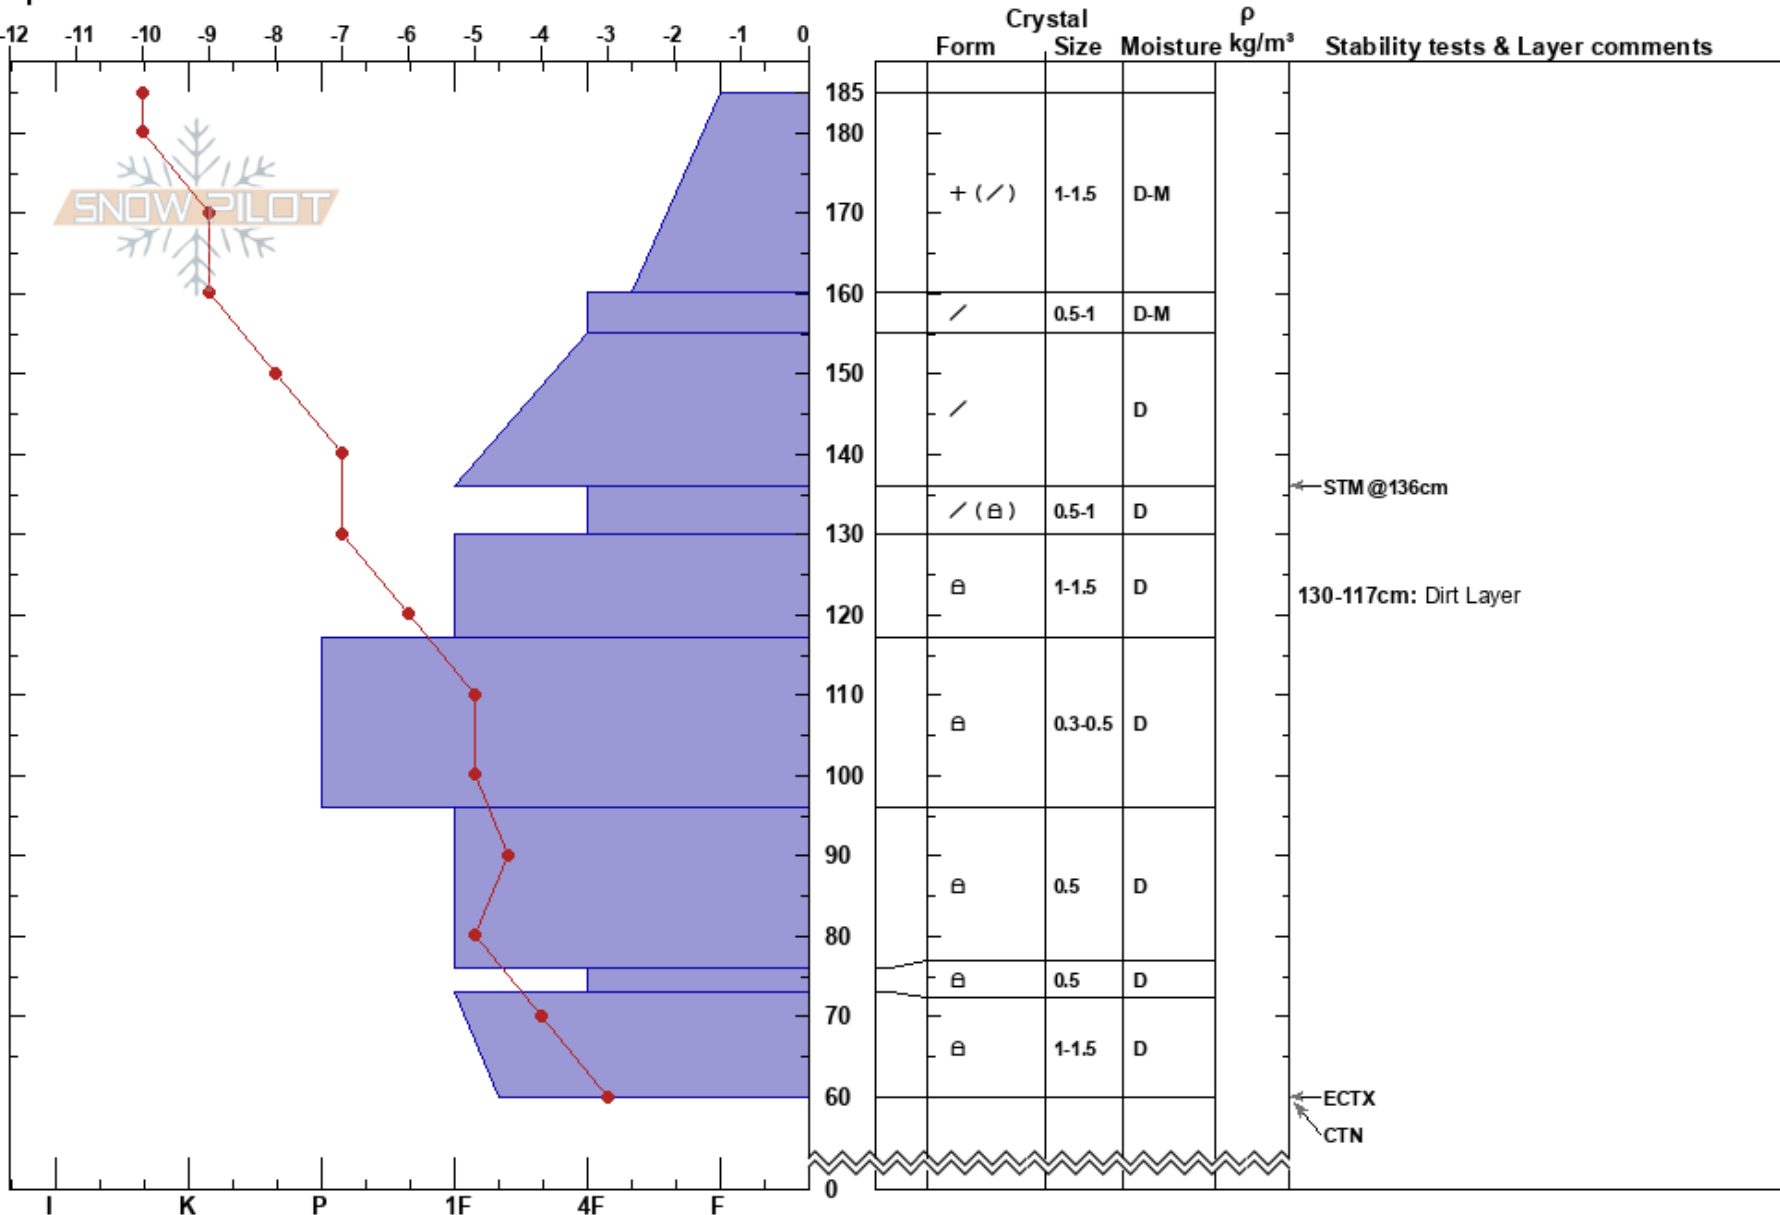

AAI Pro 1
 Central Wasatch
 UT
 Elevation: 9528 ft
 Aspect: NW
 Specifics:

Katherine Speare
 03/06/2018 - 1:50pm
 Co-ord: 40.68000N, -111.60300W
 Slope Angle: 15°
 Wind Loading: no

Stability:
 Air Temperature: -6°C
 Sky Cover: CLR
 Precipitation: NO
 Wind: NW Light Breeze

HS:185
 PF:42
 136-130cm: Problematic layer
 130-117cm: Dirt Layer

Notes: