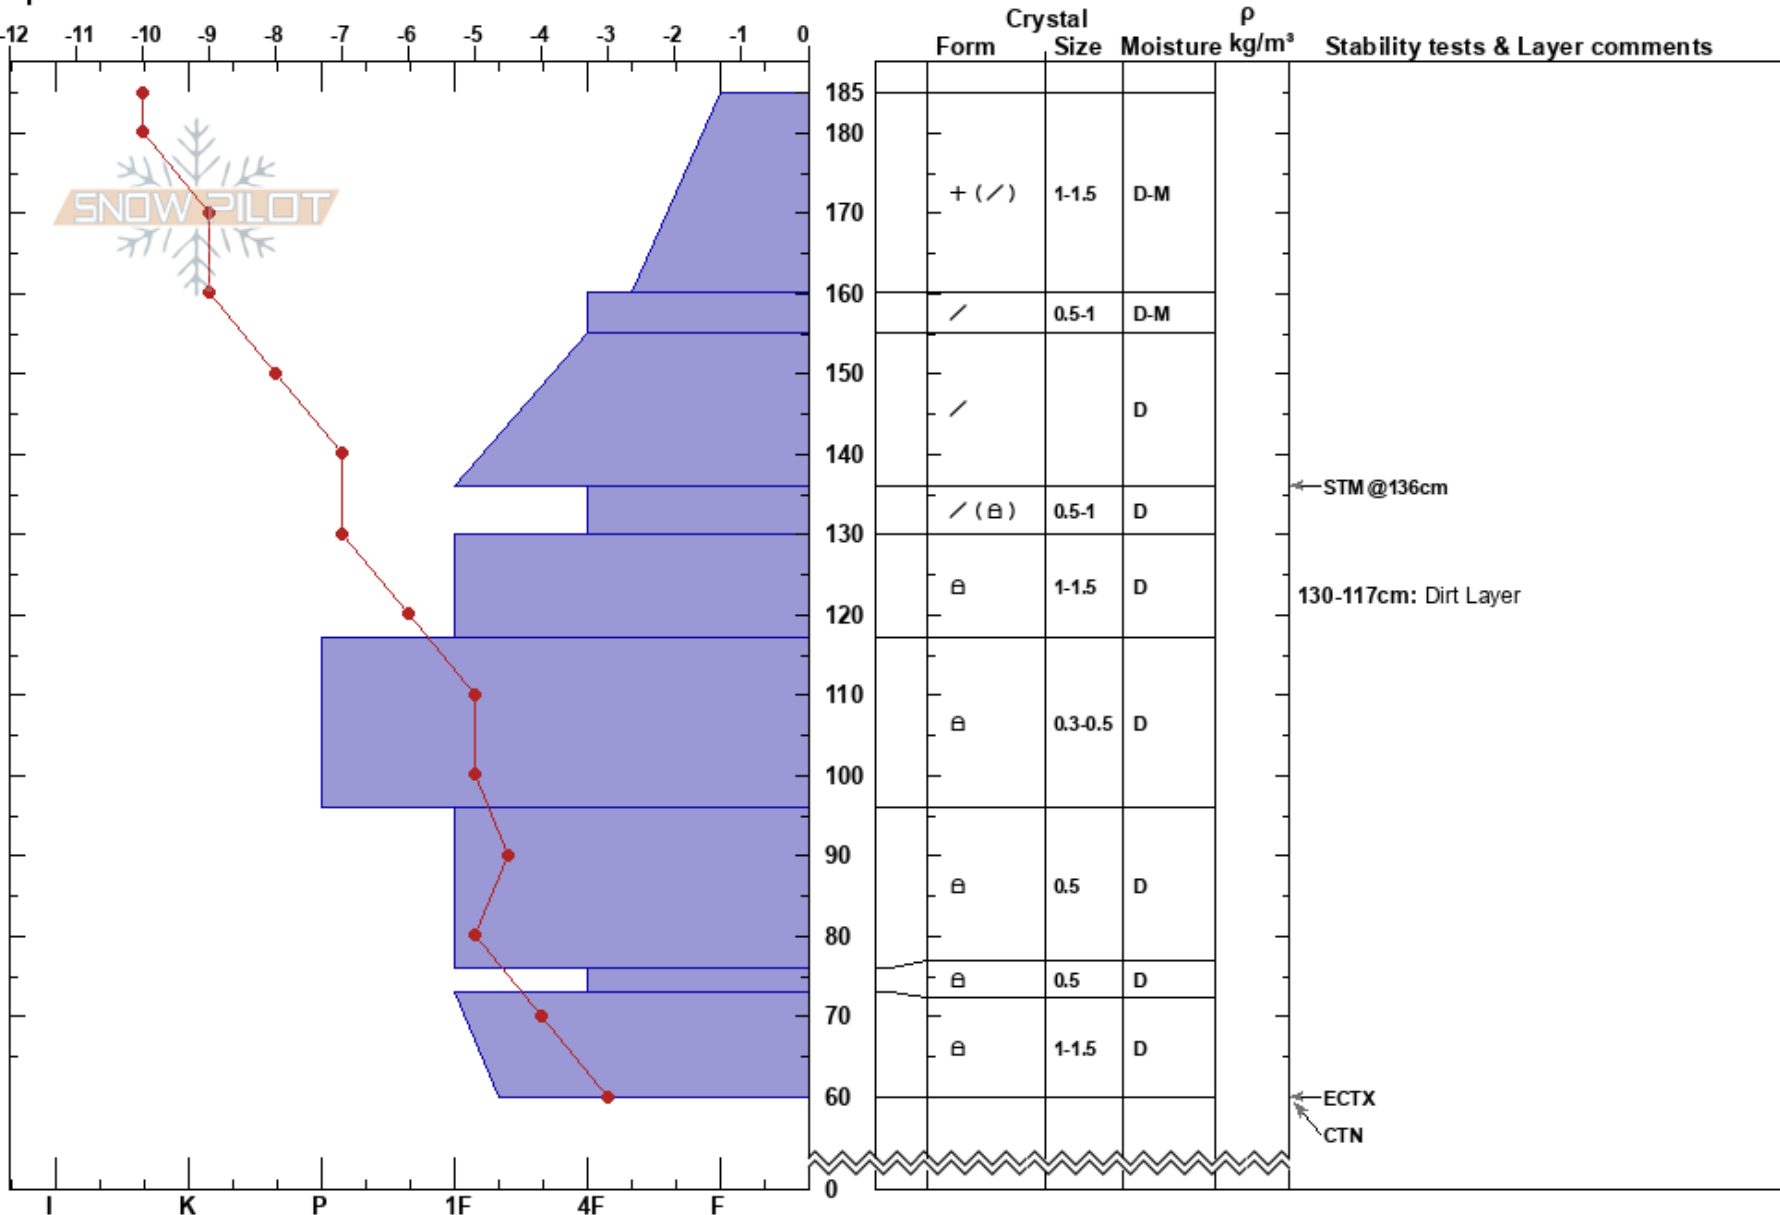

AAI Pro 1  
 Central Wasatch  
 UT  
 Elevation: 9528 ft  
 Aspect: NW  
 Specifics:

Katherine Speare  
 03/06/2018 - 1:50pm  
 Co-ord: 40.68000N, -111.60300W  
 Slope Angle: 15°  
 Wind Loading: no

Stability:  
 Air Temperature: -6°C  
 Sky Cover: CLR  
 Precipitation: NO  
 Wind: NW Light Breeze

HS:185  
 PF:42  
 136-130cm: Problematic layer  
 130-117cm: Dirt Layer

Notes: