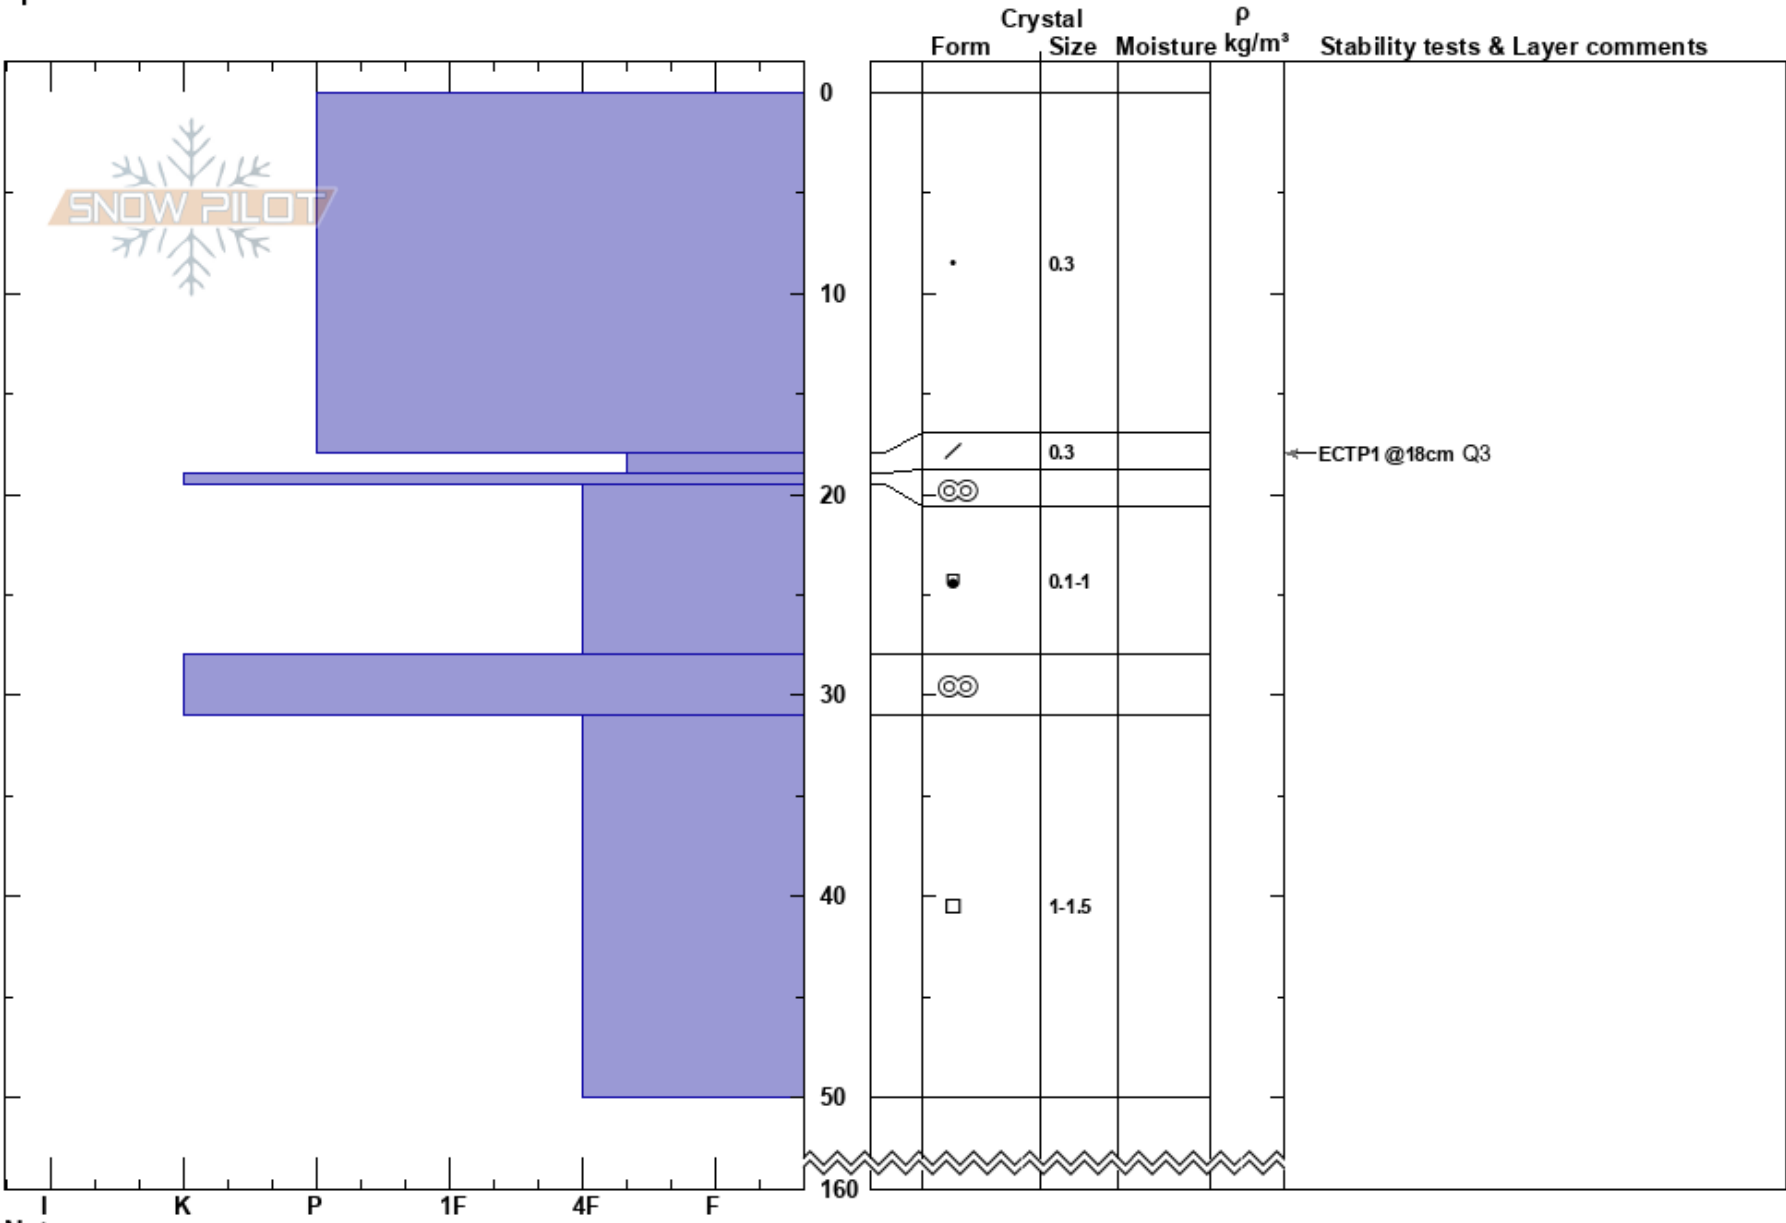

Roasme
 Leigastind
 Norway
 Elevation: 577 m
 Aspect: N
 Specifics:

Rolf Torgals
 06/03/2018 - 12:50
 Co-ord: 32W XS 11345 14701
 Slope Angle: 24°
 Wind Loading:

Stability: **HS:160**
 Air Temperature: 13.1°C
 Sky Cover: CLR
 Precipitation: NO
 Wind: SE Calm
 Layer Notes:
 18-19cm: Problematic layer