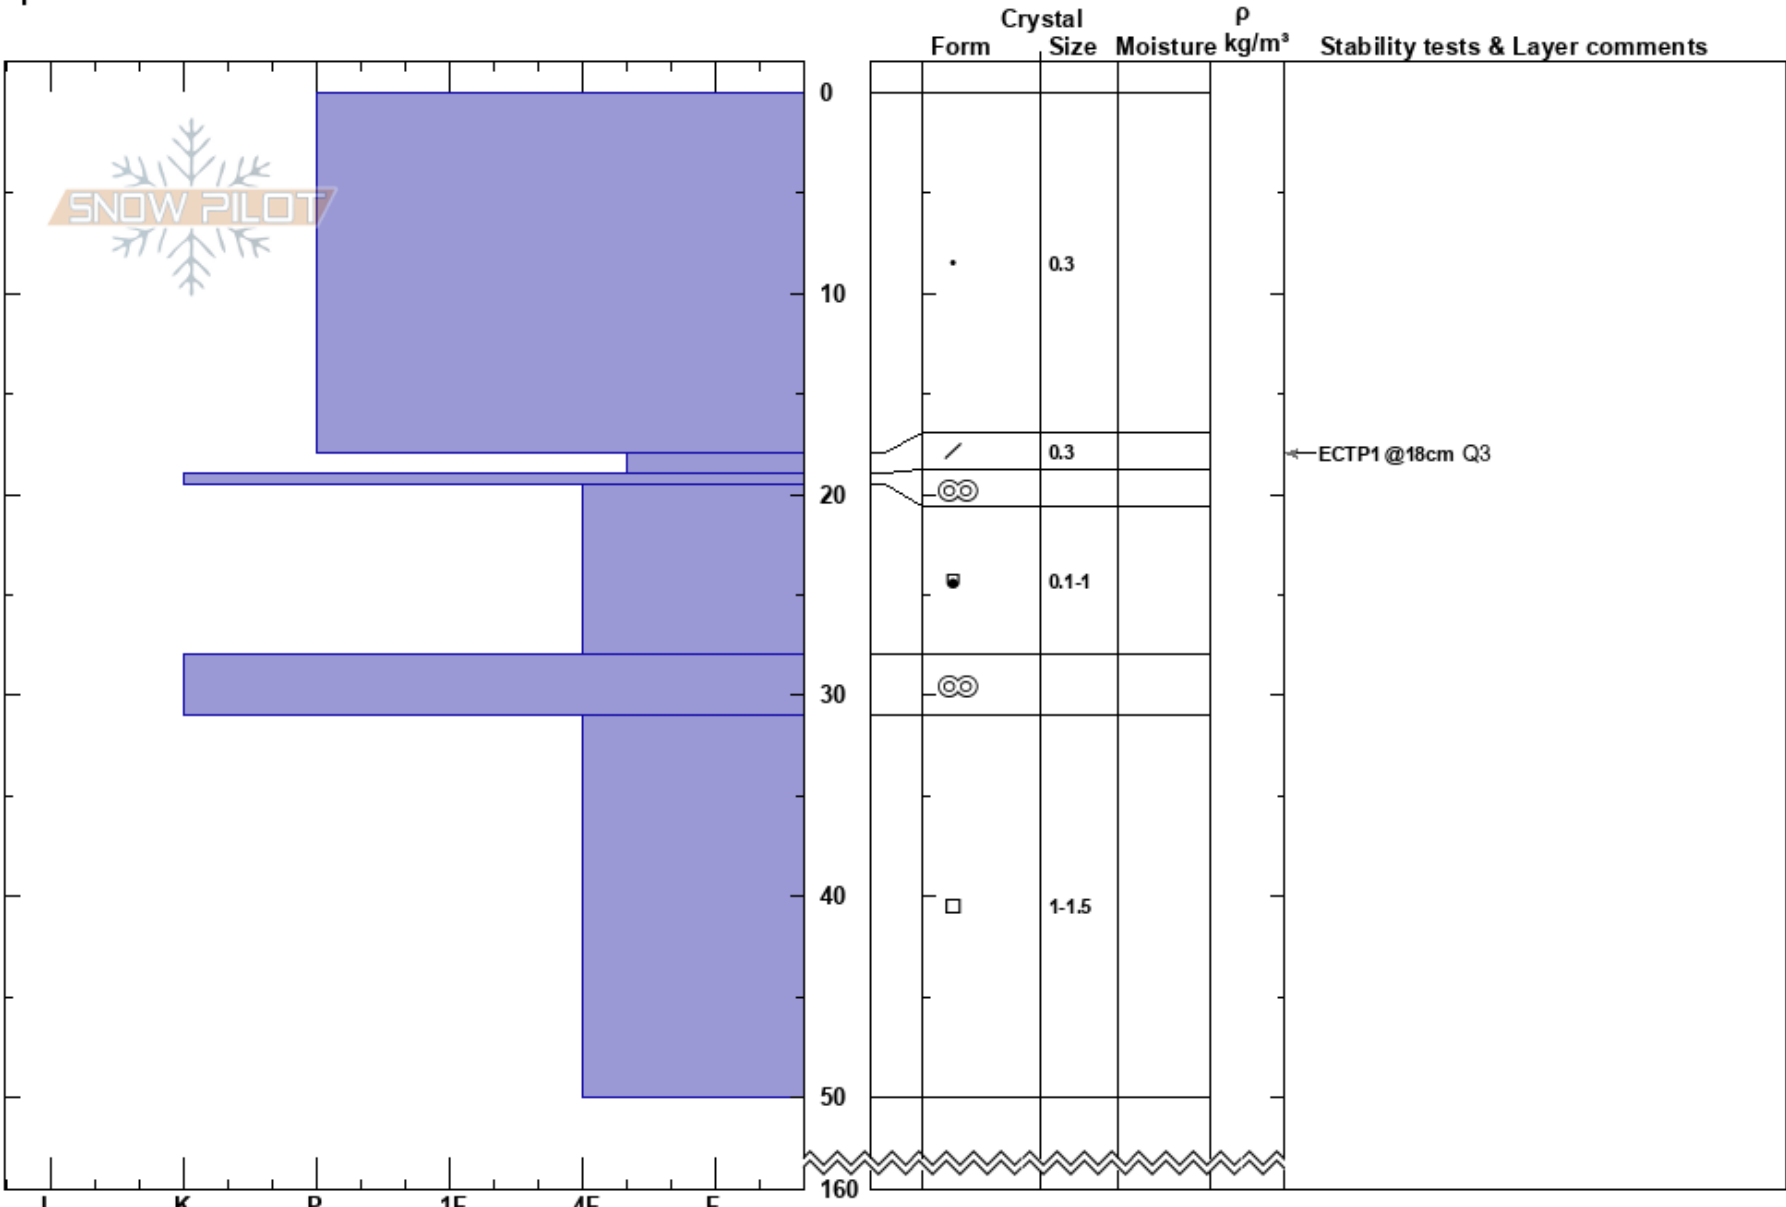

Roasme  
 Leigastind  
 Norway  
 Elevation: 577 m  
 Aspect: N  
 Specifics:

Rolf Torgals  
 06/03/2018 - 12:50  
 Co-ord: 32W XS 11345 14701  
 Slope Angle: 24°  
 Wind Loading:

Stability:  
 Air Temperature: 13.1°C  
 Sky Cover: CLR  
 Precipitation: NO  
 Wind: SE Calm

HS:160  
 Layer Notes:  
 18-19cm: Problematic layer

Notes: