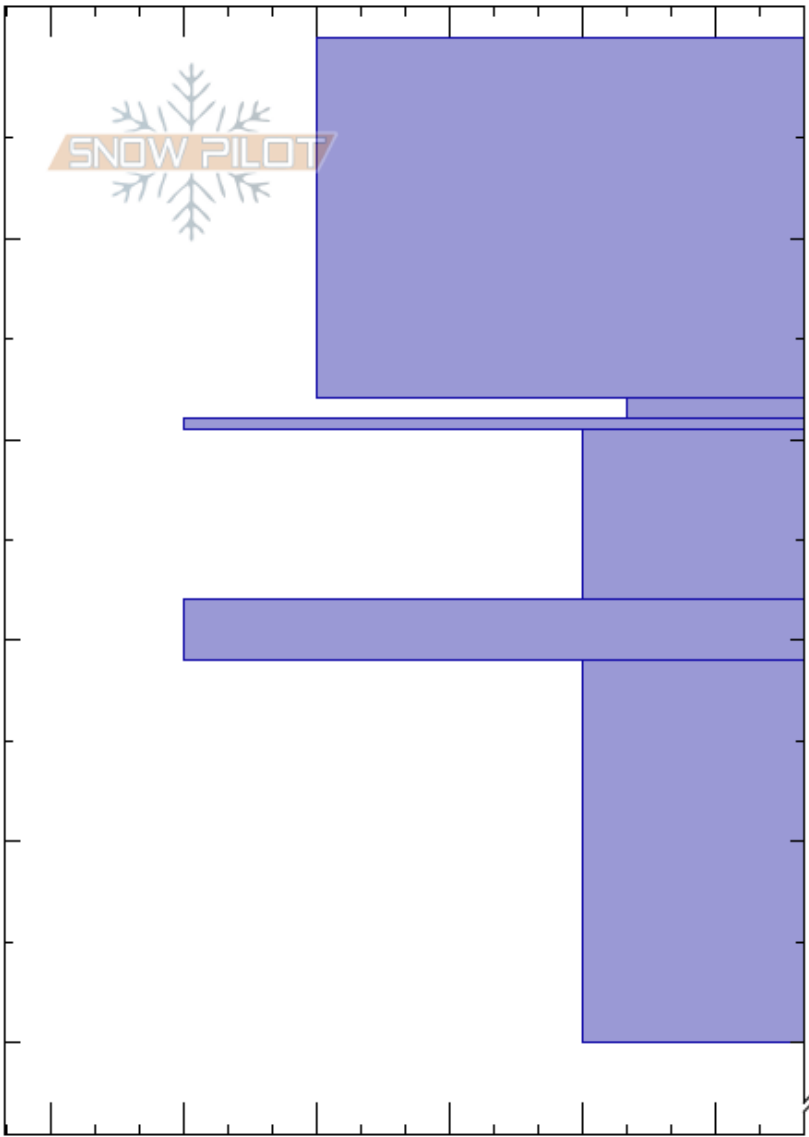

Roasme
 Leigastind
 Norway
 Elevation: 577 m
 Aspect: N
 Specifics:

Rolf Torgals
 06/03/2018 - 12:50
 Co-ord: 32W XS 11345 14701
 Slope Angle: 24°
 Wind Loading:

Stability:
 Air Temperature: 13.1°C
 Sky Cover: CLR
 Precipitation: NO
 Wind: SE Calm

HS:160
 Layer Notes:
 18-19cm: Problematic layer

Crystal Form	Crystal Size	Moisture	ρ kg/m ³	Stability tests & Layer comments
.	0.3			
/	0.3			← ECTP1 @18cm Q3
⊙⊙				
☐	0.1-1			
⊙⊙				
☐	1-1.5			

Notes: