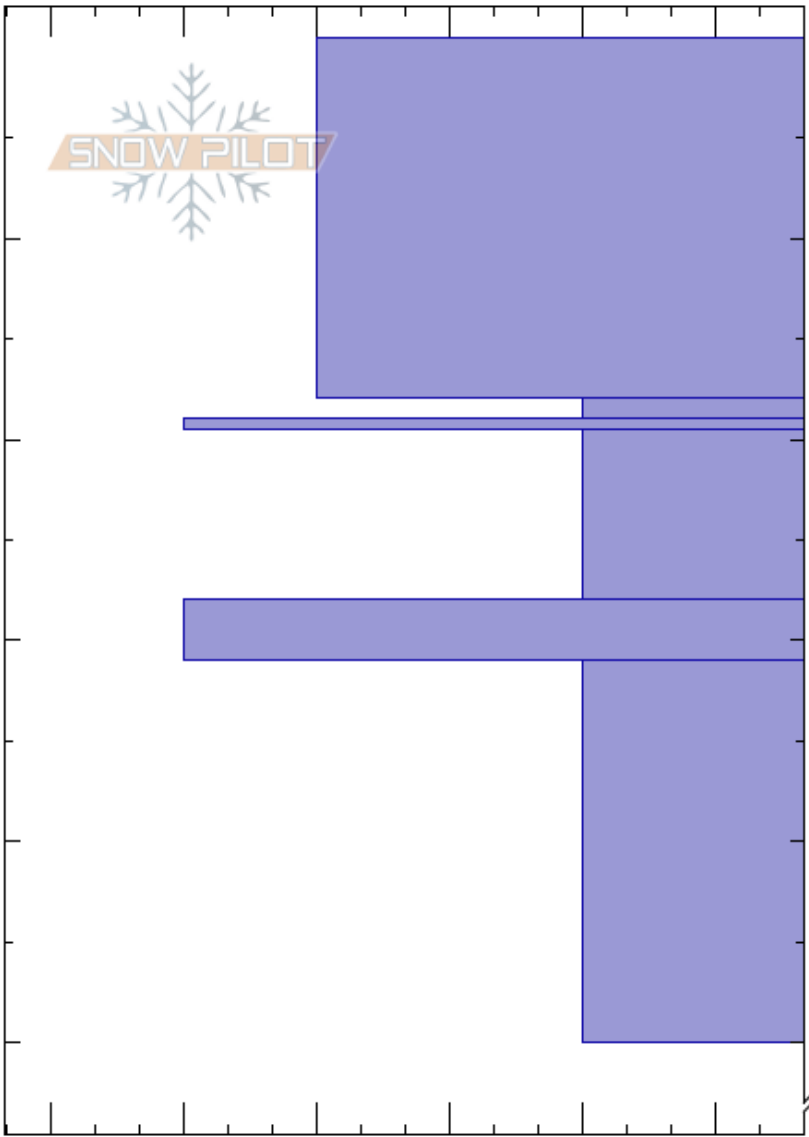

Roasme
 Leigastind
 Norway
 Elevation: 577 m
 Aspect: N
 Specifics:

Rolf Torgals
 06/03/2018 - 12:50
 Co-ord: 32W XS 11345 14701
 Slope Angle: 24°
 Wind Loading:

Stability:
 Air Temperature: 13.1°C
 Sky Cover: CLR
 Precipitation: NO
 Wind: SE Calm

HS:160
 Layer Notes:
 18-19cm: Problematic layer

Crystal Form	Crystal Size	Moisture	ρ kg/m ³	Stability tests & Layer comments
.	0.3			
/	0.1			← ECTP1 @18cm Q3
⊙⊙				
◐	0.1-1			
⊙⊙				
□	1-1.5			

Notes: