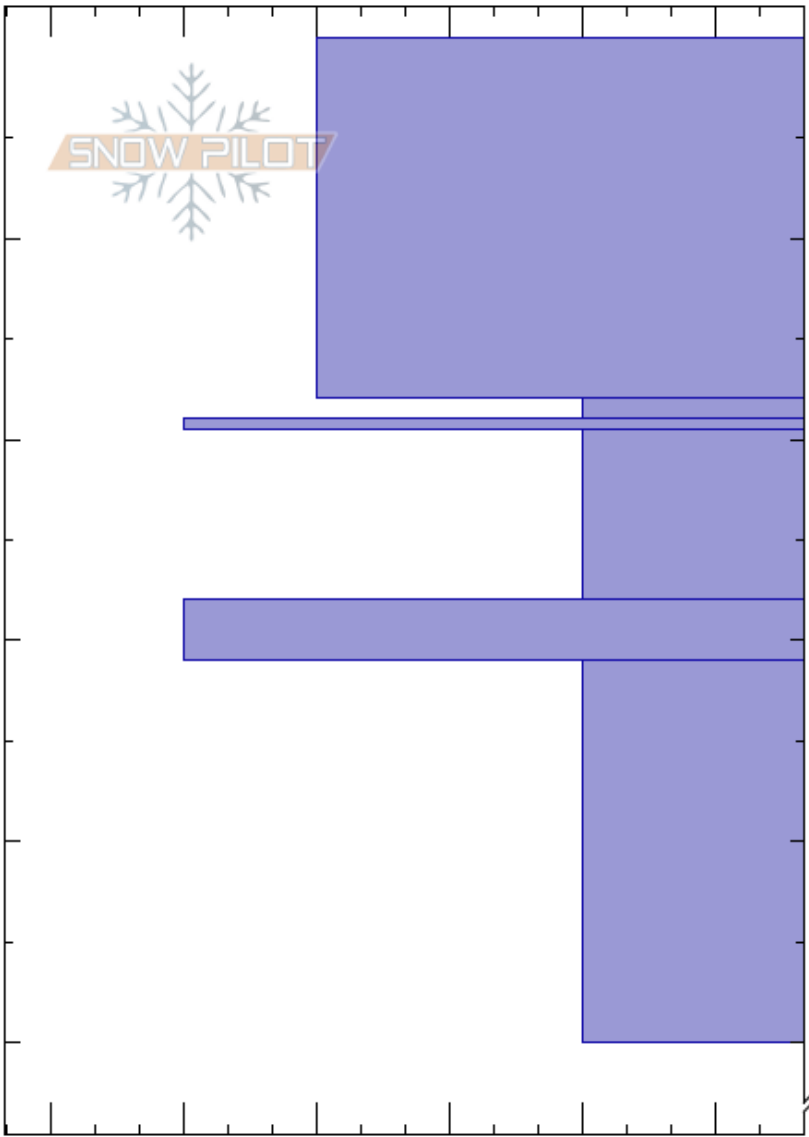

Roasme
 Leigastind
 Norway
 Elevation: 577 m
 Aspect: N
 Specifics:

Rolf Torgals
 06/03/2018 - 12:50
 Co-ord: 32W XS 11345 14701
 Slope Angle: 24°
 Wind Loading:

Stability:
 Air Temperature: 13.1°C
 Sky Cover: CLR
 Precipitation: NO
 Wind: SE Calm

HS:160
 Layer Notes:
 18-19cm: Problematic layer

Crystal Form	Crystal Size	Moisture	ρ kg/m ³	Stability tests & Layer comments
.	0.3			
/	0.1			← ECTP1 @18cm Q3
⊙⊙				
◐	0.1-1			
⊙⊙				
□	1-1.5			

Notes:
 I K P 1F 4F F