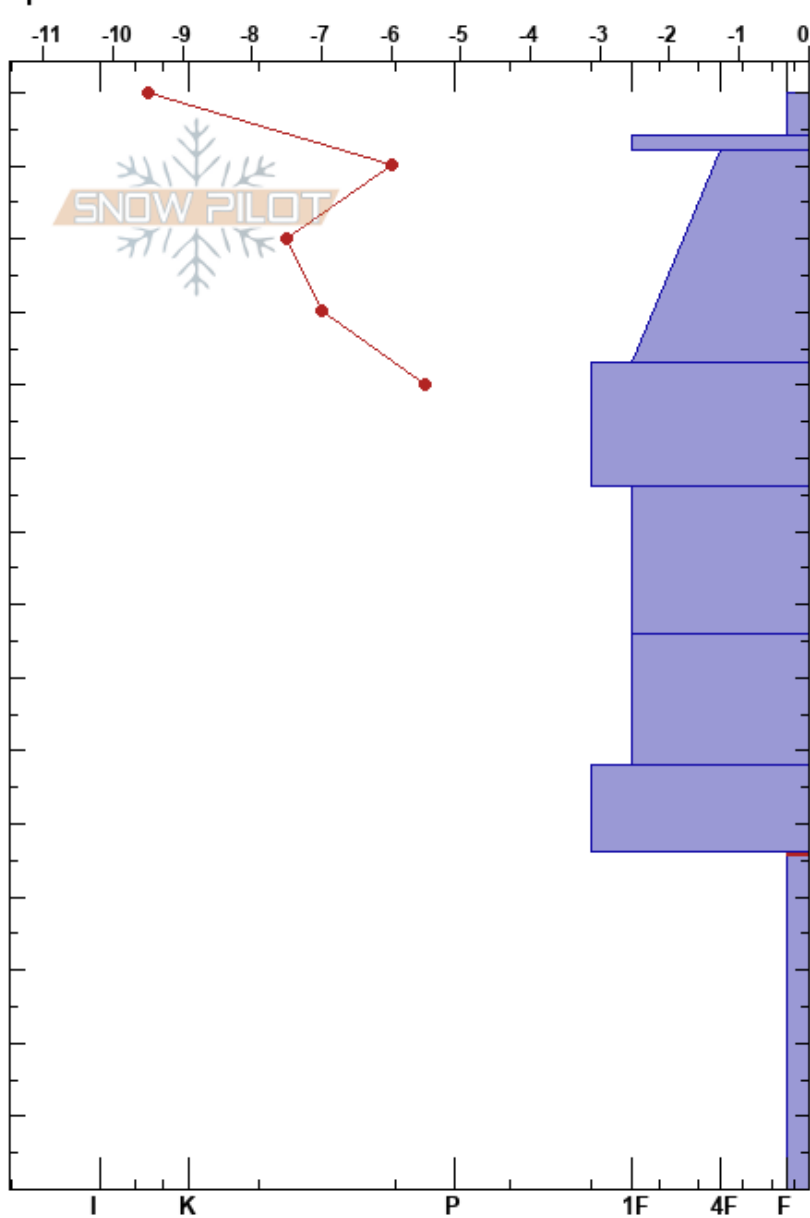

Pass Bowl Meadow
 Sawatch
 CO
 Elevation: 11200 ft
 Aspect: E
 Specifics:

Roger Coit
 03/05/2018 - 1:30pm
 Co-ord: 13S 383665W 4262269N
 Slope Angle: 21°
 Wind Loading: previous

Stability: **HS:150**
 Air Temperature: -10°C PF:95 46-0cm: Problematic layer
 Sky Cover: SCT
 Precipitation: NO
 Wind: SW Moderate

Form	Crystal		ρ kg/m³	Stability tests & Layer comments
	Size	Moisture		
□ (,')	0.3	D		
●	0.5	D		
●	0.3	D		
●	0.5	D		
●	0.5	D		
⊖	1	D		
□	1	D		
^	3-6	D		

← CT19, SC @46cm
 ← PST44/104 (End) @46cm

Notes: