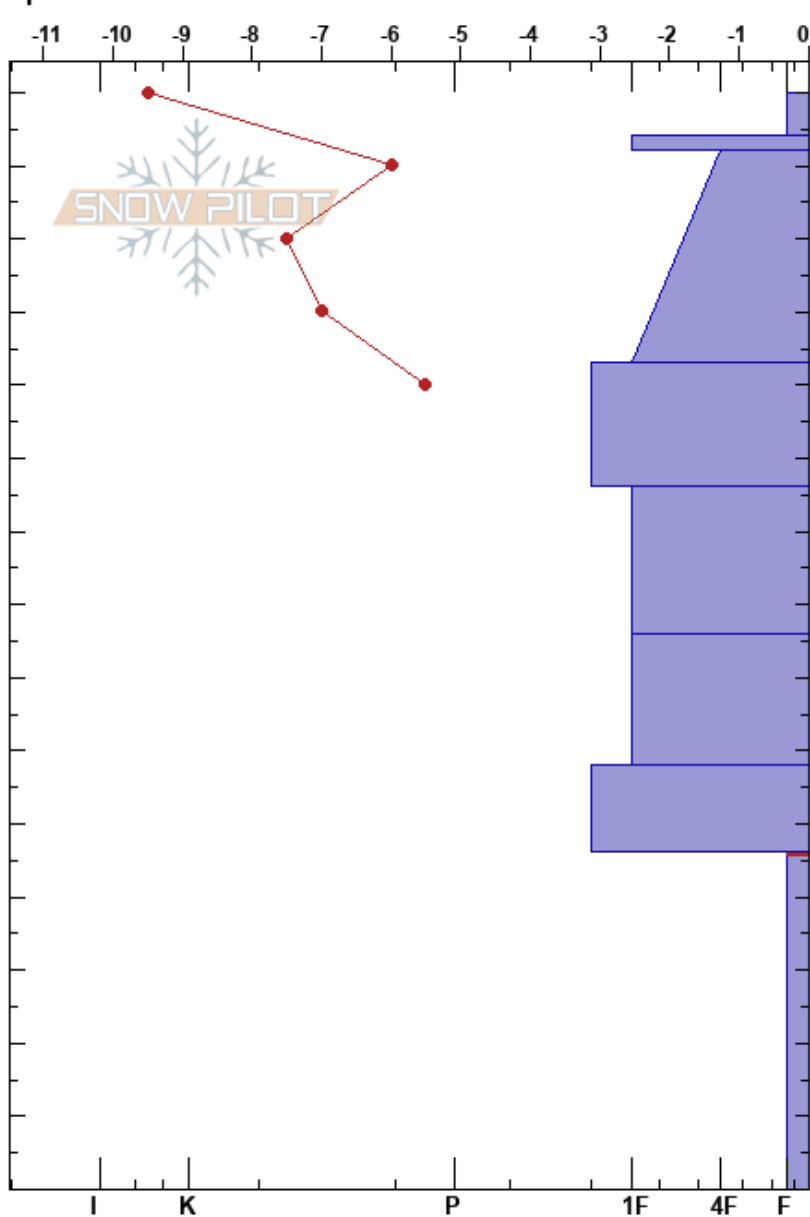

Pass Bowl Meadow
 Sawatch
 CO
 Elevation: 11200 ft
 Aspect: E
 Specifics:

Roger Coit
 03/05/2018 - 1:30pm
 Co-ord: 13S 383665W 4262269N
 Slope Angle: 21°
 Wind Loading: previous

Stability: **HS:150**
 Air Temperature: -10°C PF:95 46-0cm: Problematic layer
 Sky Cover: SCT
 Precipitation: NO
 Wind: SW Moderate

Form	Crystal		ρ kg/m ³	Stability tests & Layer comments
	Size	Moisture		
□ (,')	0.3	D		
●	0.5	D		
●	0.3	D		
●	0.5	D		
●	0.5	D		
⊖	1	D		
□	1	D		
^	3-6	D		

← CT19, SC @46cm
 ← PST44/104 (End) @46cm

Notes: