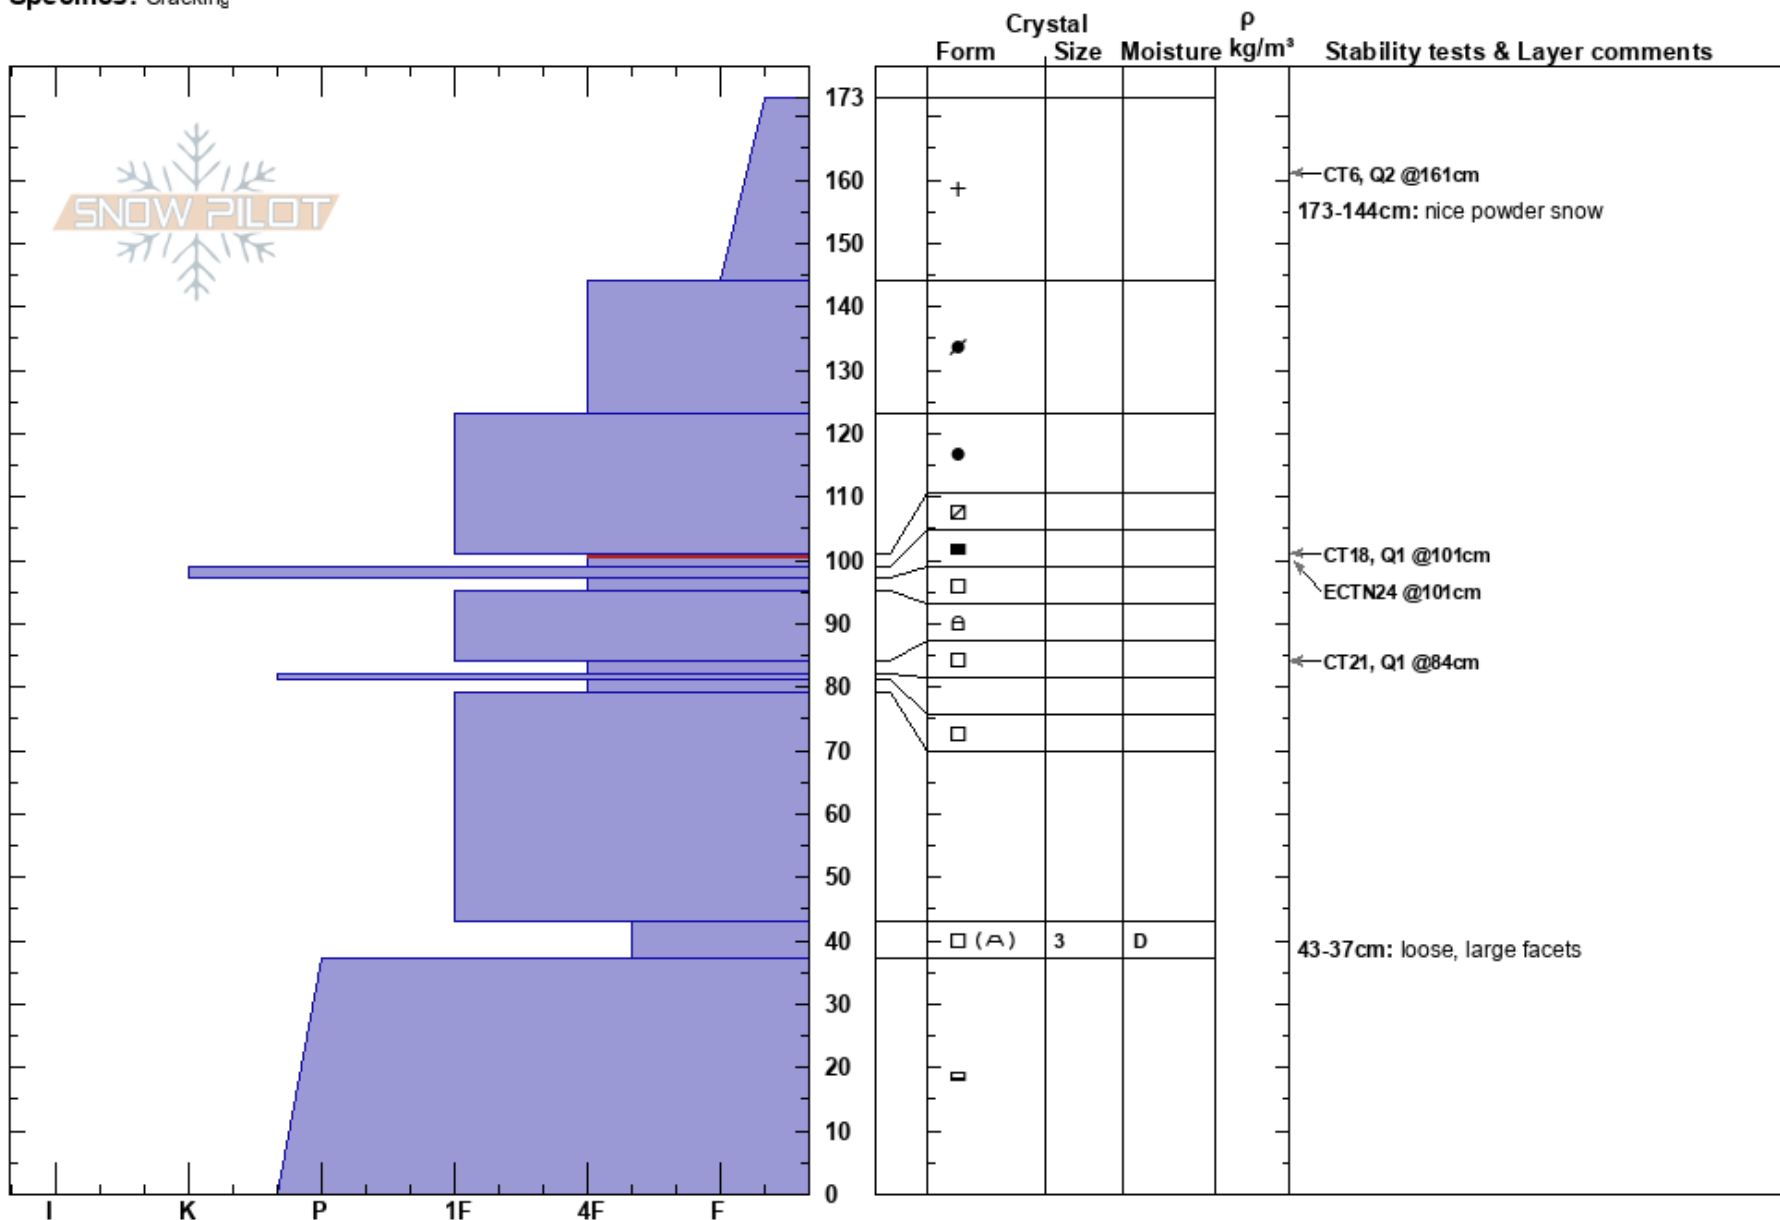

White Rock Bowl  
 Bear River Range  
 UT  
 Elevation: 8950 ft  
 Aspect: E  
 Specifics: Cracking

toby weed  
 03/05/2018 - 3:15pm  
 Co-ord: 41.68693N, -111.69603W  
 Slope Angle: 21°  
 Wind Loading: yes

Stability: Good  
 Air Temperature: 12°F  
 Sky Cover: BKN  
 Precipitation: S1  
 Wind: W Moderate

HS:173  
 PS: 30  
 173-144cm: nice powder snow  
 101-99cm: Problematic layer  
 43-37cm: loose, large facets

Notes: Surprised by lack of activity in the area. Many slopes nearby well tested by sled and snow bike, with only small CF and Dry Loose activity observed.