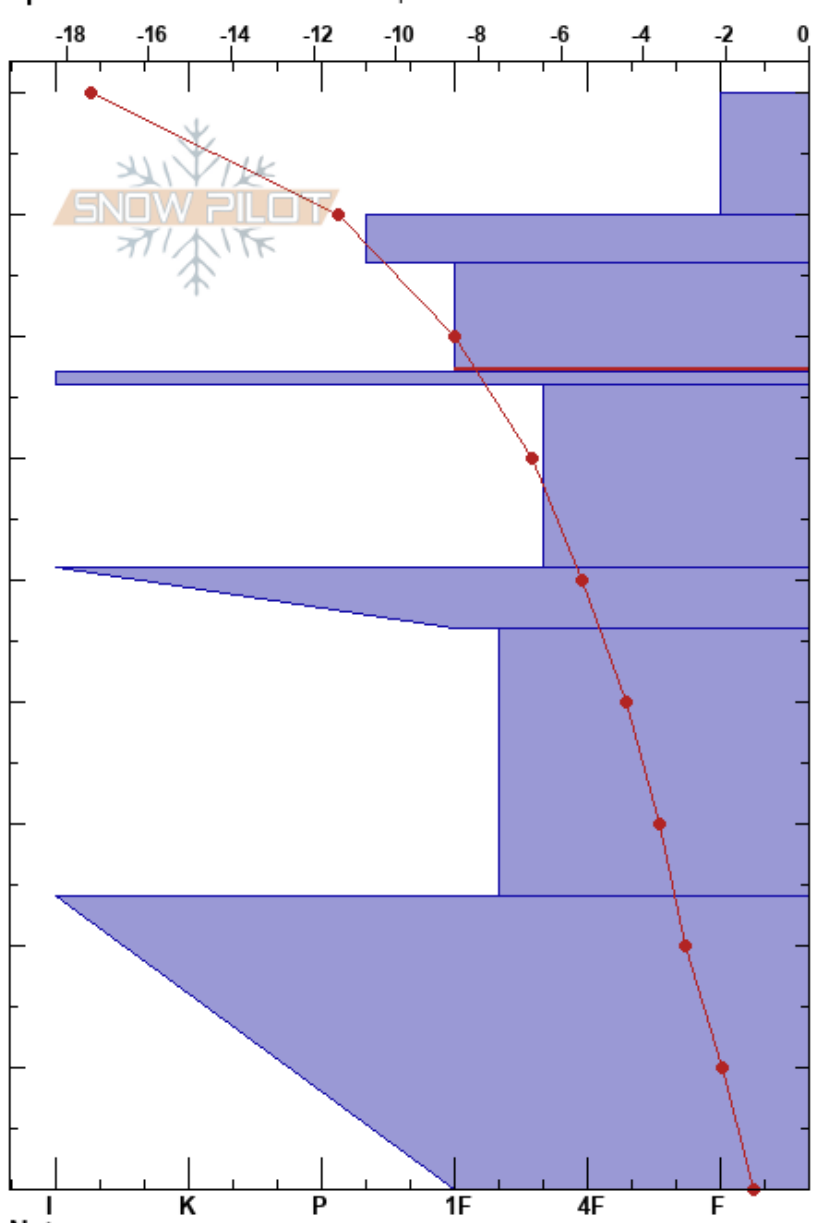

Nagerivaare
 Abisko
 Sweden
Elevation: 620 m
Aspect: NW
Specifics: Snowmobile tracks on slope

Stefan Hedlund
 06/03/2018 - 21:18
Co-ord: 34W 446144E 7562237N
Slope Angle: 16°
Wind Loading: previous

Stability: Very Good **HS:**90
Air Temperature: -16.2°C **PF:**35
Sky Cover: SCT
Precipitation: NO
Wind: SE Light Breeze

Layer Notes:
 76-67cm: Problematic layer
 51-46cm: Laminated
 24-0cm: Laminated

Form	Crystal		Moisture	ρ kg/m ³	Stability tests & Layer comments
	Size				
∕ (+)	1.5				
•	1.5				
□	1-2				
⊙⊙					
□ (∧)	2-3.5				
⊙⊙ (∧)					51-46cm: Laminated
□ (∧)	1-3				
⊙⊙ (∧)	4				24-0cm: Laminated
					ECTX