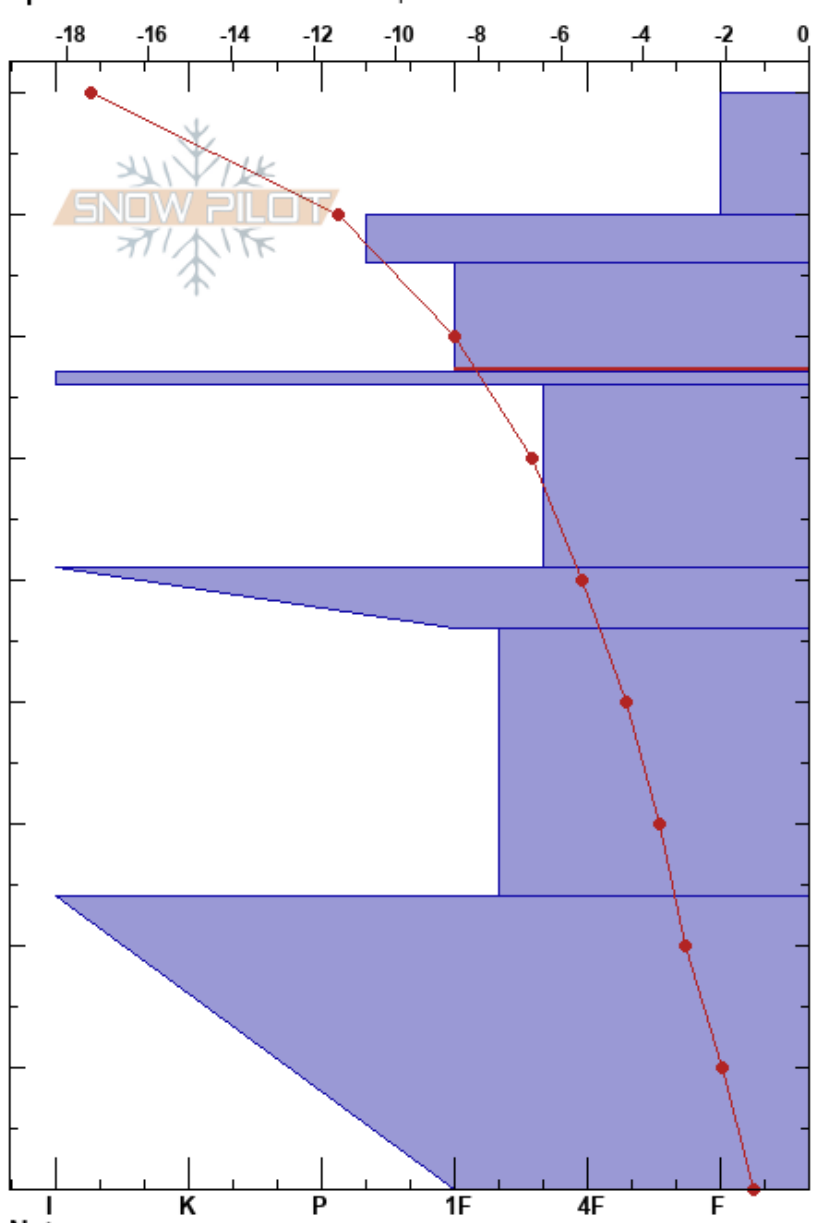

Nagerivaare  
 Abisko  
 Sweden  
 Elevation: 620 m  
 Aspect: NW  
 Specifics: Snowmobile tracks on slope

Stefan Hedlund  
 06/03/2018 - 21:18  
 Co-ord: 34W 446144E 7562237N  
 Slope Angle: 16°  
 Wind Loading: previous

Stability: Very Good HS:90  
 Air Temperature: -16.2°C PF:35  
 Sky Cover: SCT  
 Precipitation: NO  
 Wind: SE Light Breeze

Layer Notes:  
 76-67cm: Problematic layer  
 51-46cm: Laminated  
 24-0cm: Laminated

Form	Crystal		Moisture	$\rho$ kg/m <sup>3</sup>	Stability tests & Layer comments
	Size				
∕ (+)	1.5				
•	1.5				
□	1-2				
⊙⊙					
□ (∧)	2-3.5				
⊙⊙ (∧)					51-46cm: Laminated
□ (∧)	1-3				
⊙⊙ (∧)	4				24-0cm: Laminated