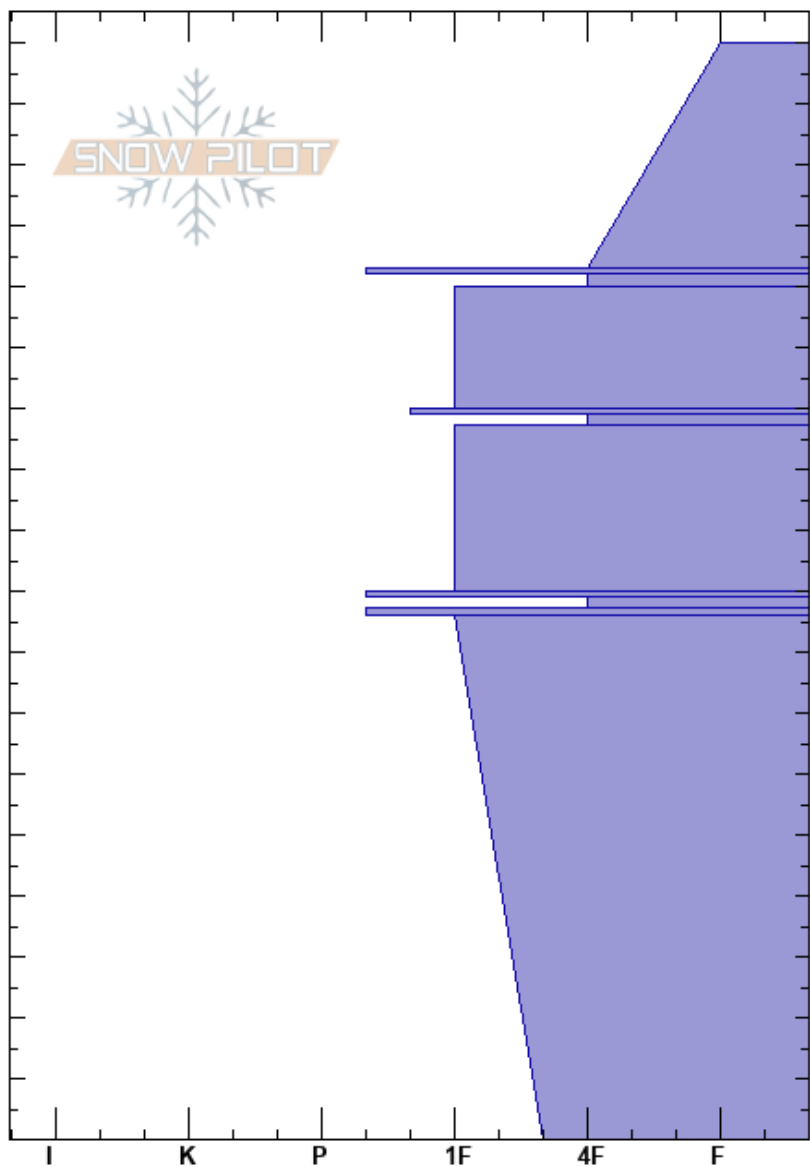

Blue Creek West
 West Pioneers
 MT
 Elevation: 8200 ft
 Aspect: 20°
 Specifics: We skied slope

Alex Dunn
 02/23/2018 - 3:00pm
 Co-ord: 45.44362N, -113.14689W
 Slope Angle: 30°
 Wind Loading: no

Stability: Fair Unstable HS:180
 Air Temperature: -10°C PF:45 119-117cm:Problematic layer
 Sky Cover: FEW
 Precipitation: NO
 Wind: N Light Breeze

Depth (cm)	Crystal		Moisture	ρ kg/m ³	Stability tests & Layer comments
	Form	Size			
180					
165	+ (✓)				
144	⊙				
140	⊖				
130	•				
120	⊙				
118	□ (✓)	2-3			CT11, Q1 @118cm ECTP22 @118cm PST35/100 (End) @118cm
100	•				
90	■				
88	⊖	2.5			CT22, Q1 @88cm ECTN27 @88cm
80	■				
40	⊖	2-4			
0					