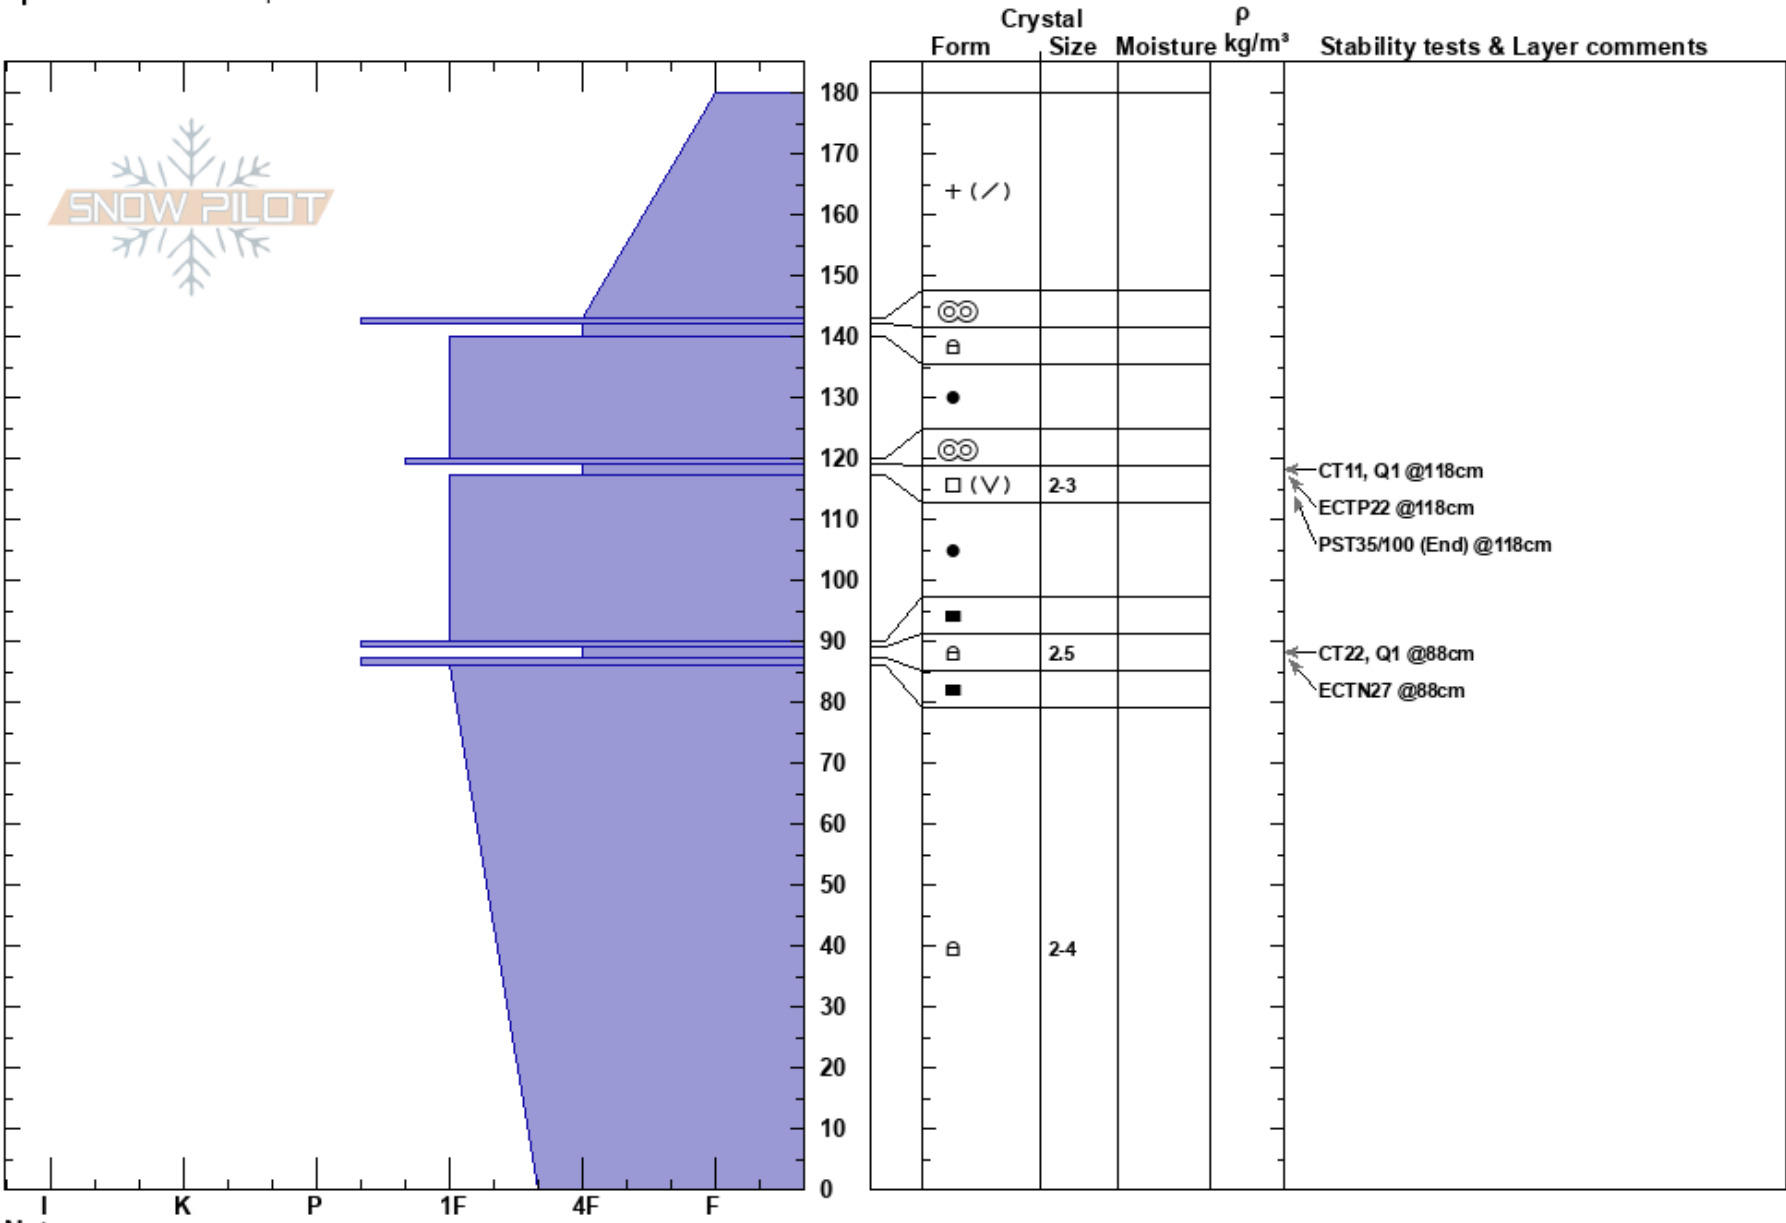

Blue Creek West  
 West Pioneers  
 MT  
 Elevation: 8200 ft  
 Aspect: 20°  
 Specifics: We skied slope

Alex Dunn  
 02/23/2018 - 3:00pm  
 Co-ord: 45.44362N, -113.14689W  
 Slope Angle: 30°  
 Wind Loading: no

Stability: Fair Unstable HS:180  
 Air Temperature: -10°C PF:45 119-117cm:Problematic layer  
 Sky Cover: FEW  
 Precipitation: NO  
 Wind: N Light Breeze

Notes: