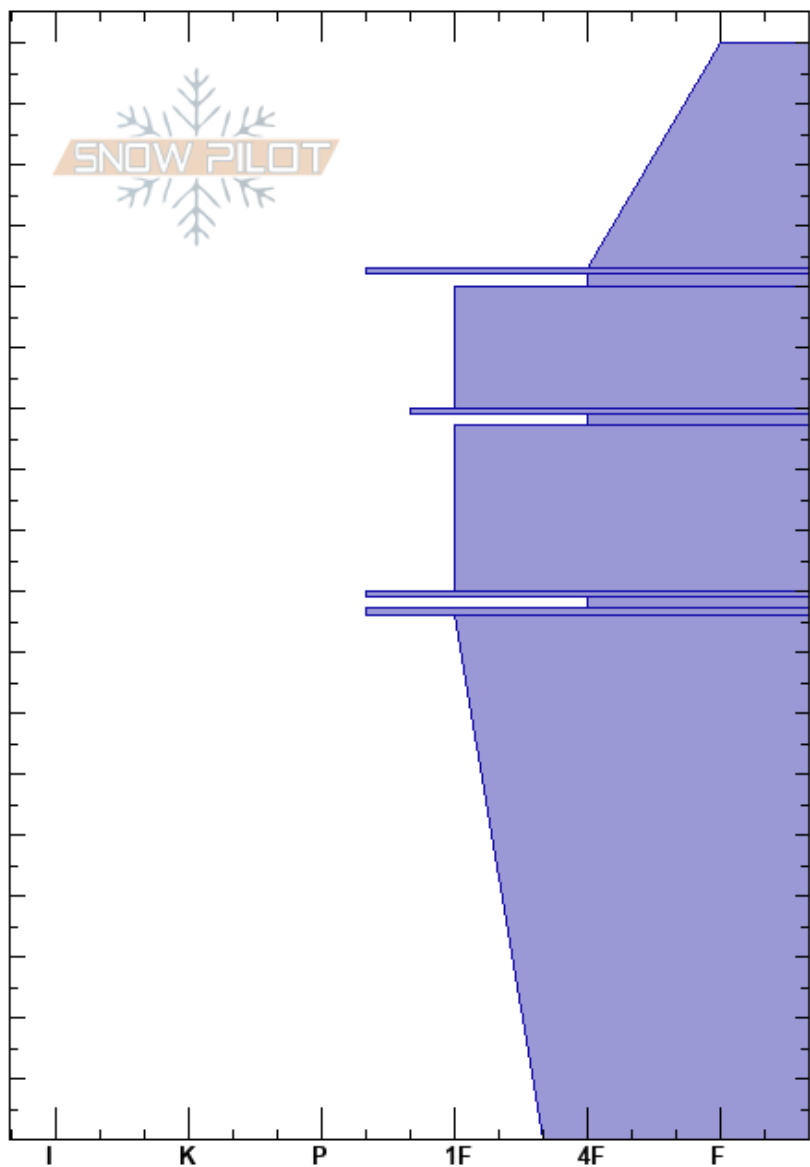

Blue Creek West
 West Pioneers
 MT
 Elevation: 8200 ft
 Aspect: 20°
 Specifics: We skied slope

Alex Dunn
 02/23/2018 - 3:00pm
 Co-ord: 45.44362N, -113.14689W
 Slope Angle: 30°
 Wind Loading: no

Stability: Fair Unstable HS:180
 Air Temperature: -10°C PF:45 119-117cm:Problematic layer
 Sky Cover: FEW
 Precipitation: NO
 Wind: N Light Breeze

Depth (cm)	Crystal		Moisture	ρ kg/m ³	Stability tests & Layer comments
	Form	Size			
180					
160-170	+ (✓)				
140-150	⊙				
130-140	⊖				
120-130	•				
110-120	⊙				
110-118	□ (✓)	2-3			CT11, Q1 @118cm ECTP22 @118cm PST35/100 (End) @118cm
100-110	•				
90-100	■				
80-90	⊖	2.5			CT22, Q1 @88cm ECTN27 @88cm
80-90	■				
40-80	⊖	2.4			
0-40					