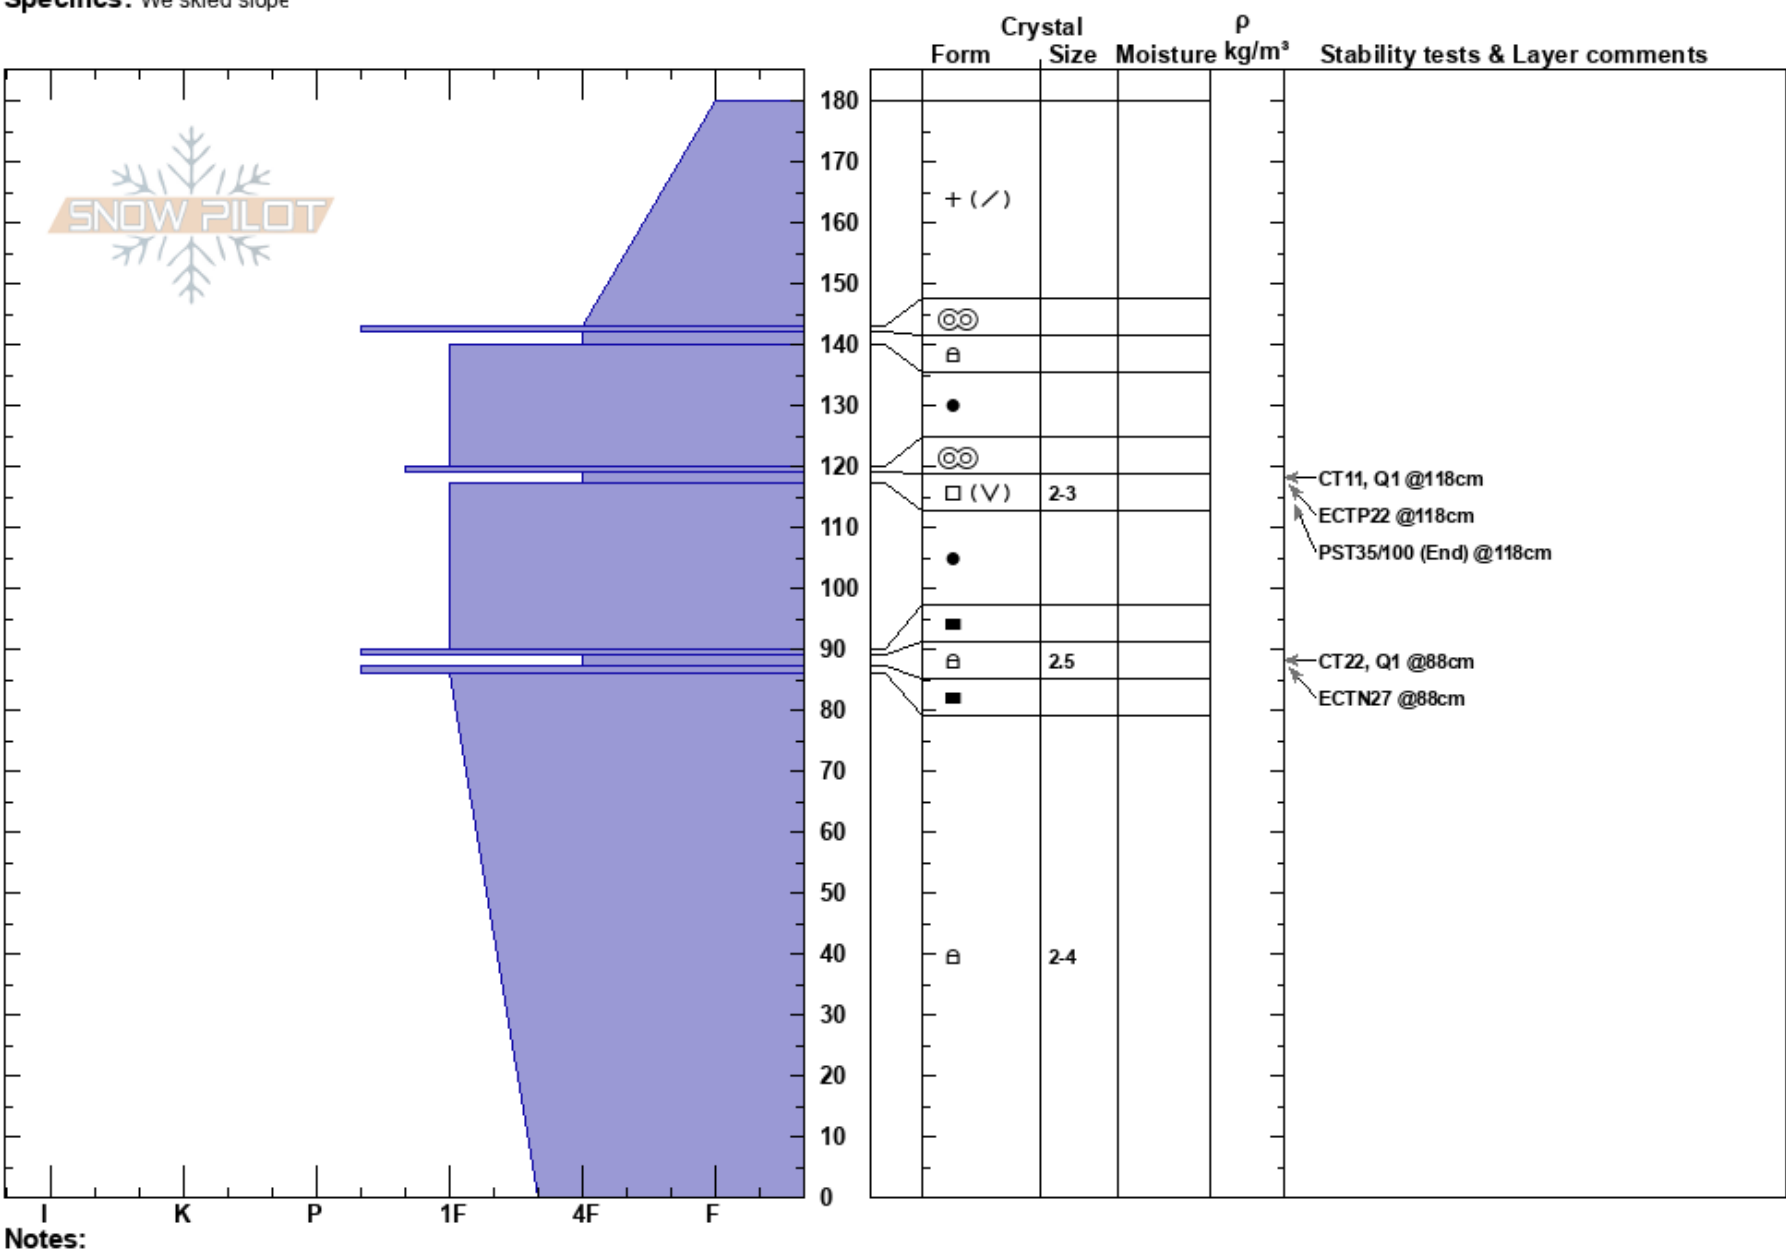

Blue Creek West  
 West Pioneers  
 MT  
 Elevation: 8200 ft  
 Aspect: 20°  
 Specifics: We skied slope

Alex Dunn  
 02/23/2018 - 3:00pm  
 Co-ord: 45.44362N, -113.14689W  
 Slope Angle: 30°  
 Wind Loading: no

Stability: Fair Unstable HS:180  
 Air Temperature: -10°C PF:45 119-117cm:Problematic layer  
 Sky Cover: FEW  
 Precipitation: NO  
 Wind: N Light Breeze

Notes: