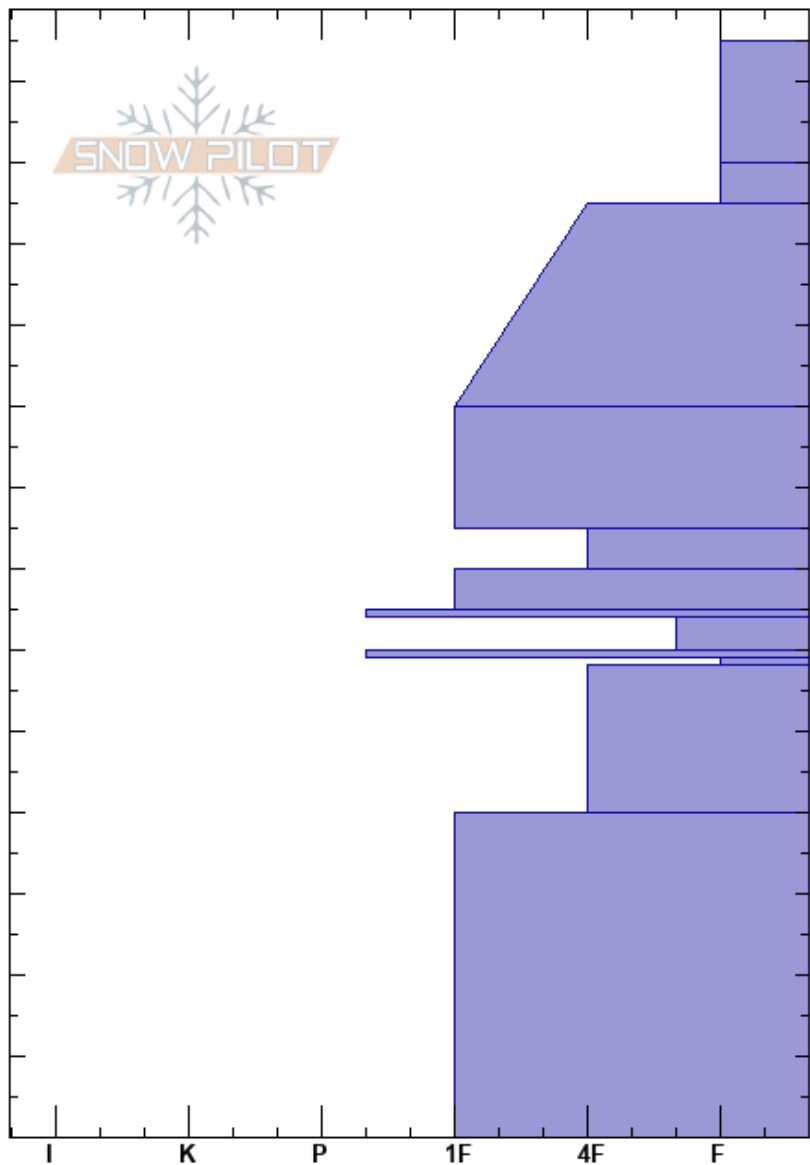

Maverick Ridge
 West Pioneers
 MT
Elevation: 8400 ft
Aspect: 15°
Specifics: Ski tracks on slope; We skied slope

Alex Dunn
 02/02/2018 - 2:30pm
Co-ord: 45.44090N, -113.14735W
Slope Angle: 28°
Wind Loading:

Stability: Fair Unstable **HS:** 135 **Layer Notes:**
Air Temperature: -4°C **PF:** 50 59-58cm: Problematic layer
Sky Cover: FEW
Precipitation: NO
Wind: Calm

Crystal Form	Crystal Size	Moisture	ρ kg/m ³	Stability tests & Layer comments
+				
⊠				← CT8, Q2 @116cm ← ECTN3 @116cm
•				
•				
⊖	1			
•				
■				
□ (⊖)	3			
■				← CT11, Q1 @59cm ← ECTP28 @59cm ← PST30/100 (End) @59cm
□	2.5			
⊖	3			
⊖	4			