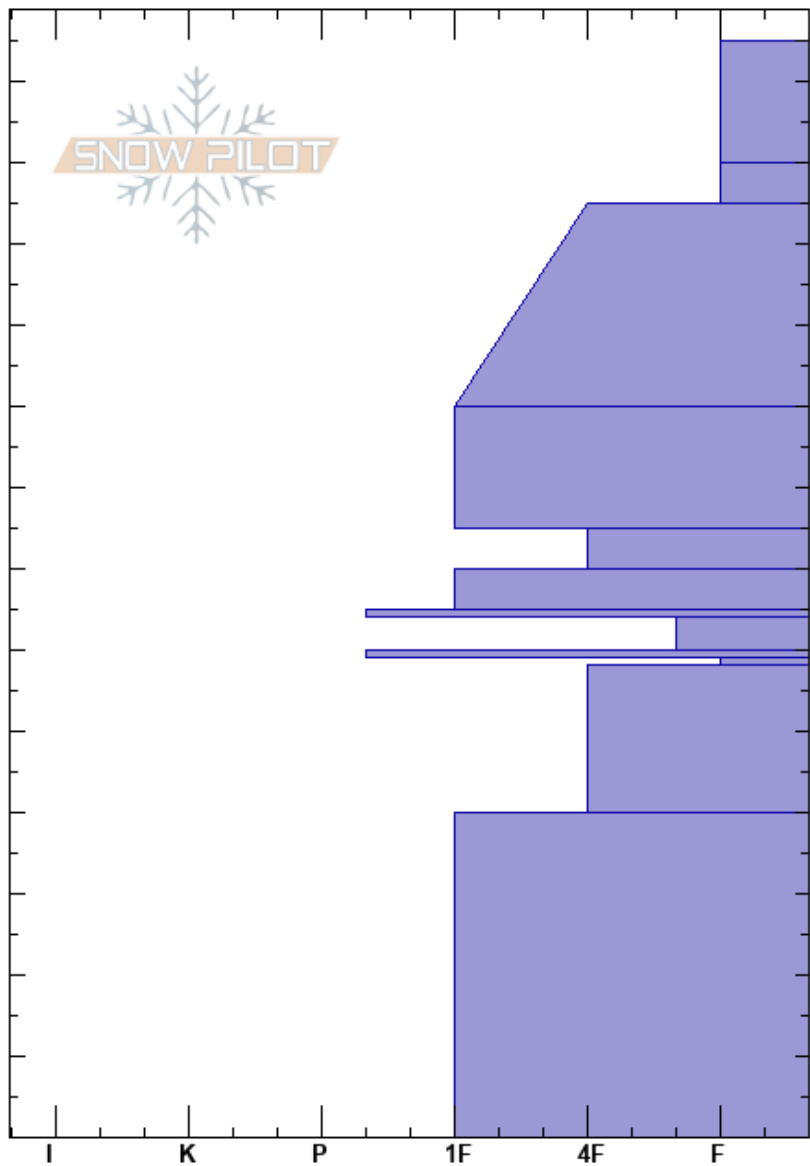

Maverick Ridge
 West Pioneers
 MT
Elevation: 8400 ft
Aspect: 15°
Specifics: Ski tracks on slope; We skied slope

Alex Dunn
 02/02/2018 - 2:30pm
Co-ord: 45.44090N, -113.14735W
Slope Angle: 28°
Wind Loading:

Stability: Fair Unstable **HS:**135 **Layer Notes:**
Air Temperature: -4°C **PF:**50 59-58cm:Problematic layer
Sky Cover: FEW
Precipitation: NO
Wind: Calm

Crystal Form	Crystal Size	Moisture	ρ kg/m ³	Stability tests & Layer comments
+				
⊠				← CT8, Q2 @116cm ← ECTN3 @116cm
•				
•				
⊖	1			
•				
■				
□ (⊖)	3			
■				← CT11, Q1 @59cm ← ECTP28 @59cm ← PST30/100 (End) @59cm
□	2.5			
⊖	3			
⊖	4			