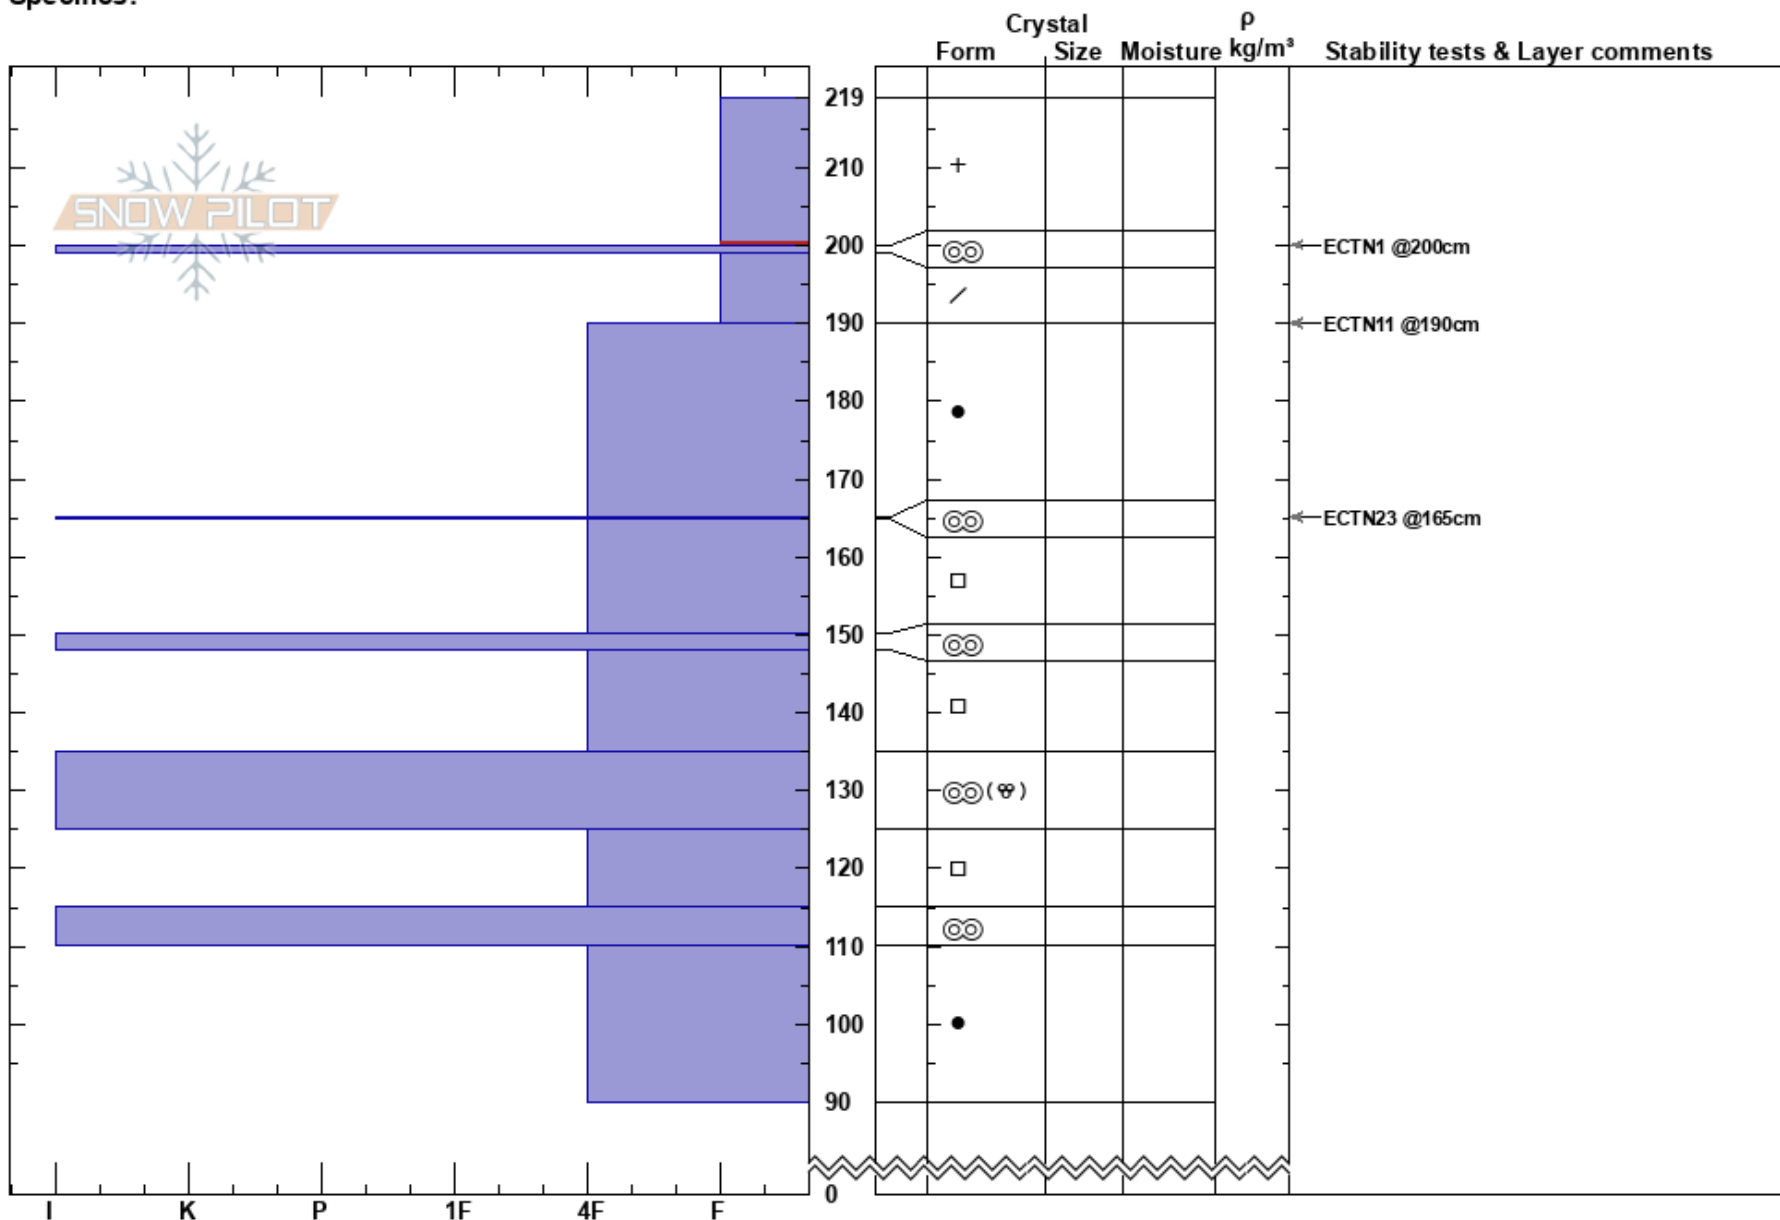

Dick Creek
 Bitterroot
 MT
 Elevation: 6200 ft
 Aspect: 94°
 Specifics:

Logan King
 03/05/2018 - 1:20pm
 Co-ord: 46.68886N, -114.36241W
 Slope Angle: 26°
 Wind Loading: yes

Stability: Good
 Air Temperature: -6°C
 Sky Cover: OVC
 Precipitation: S5
 Wind: W Strong

HS:219
 PF:50
 219-200cm:Problematic layer

Notes: