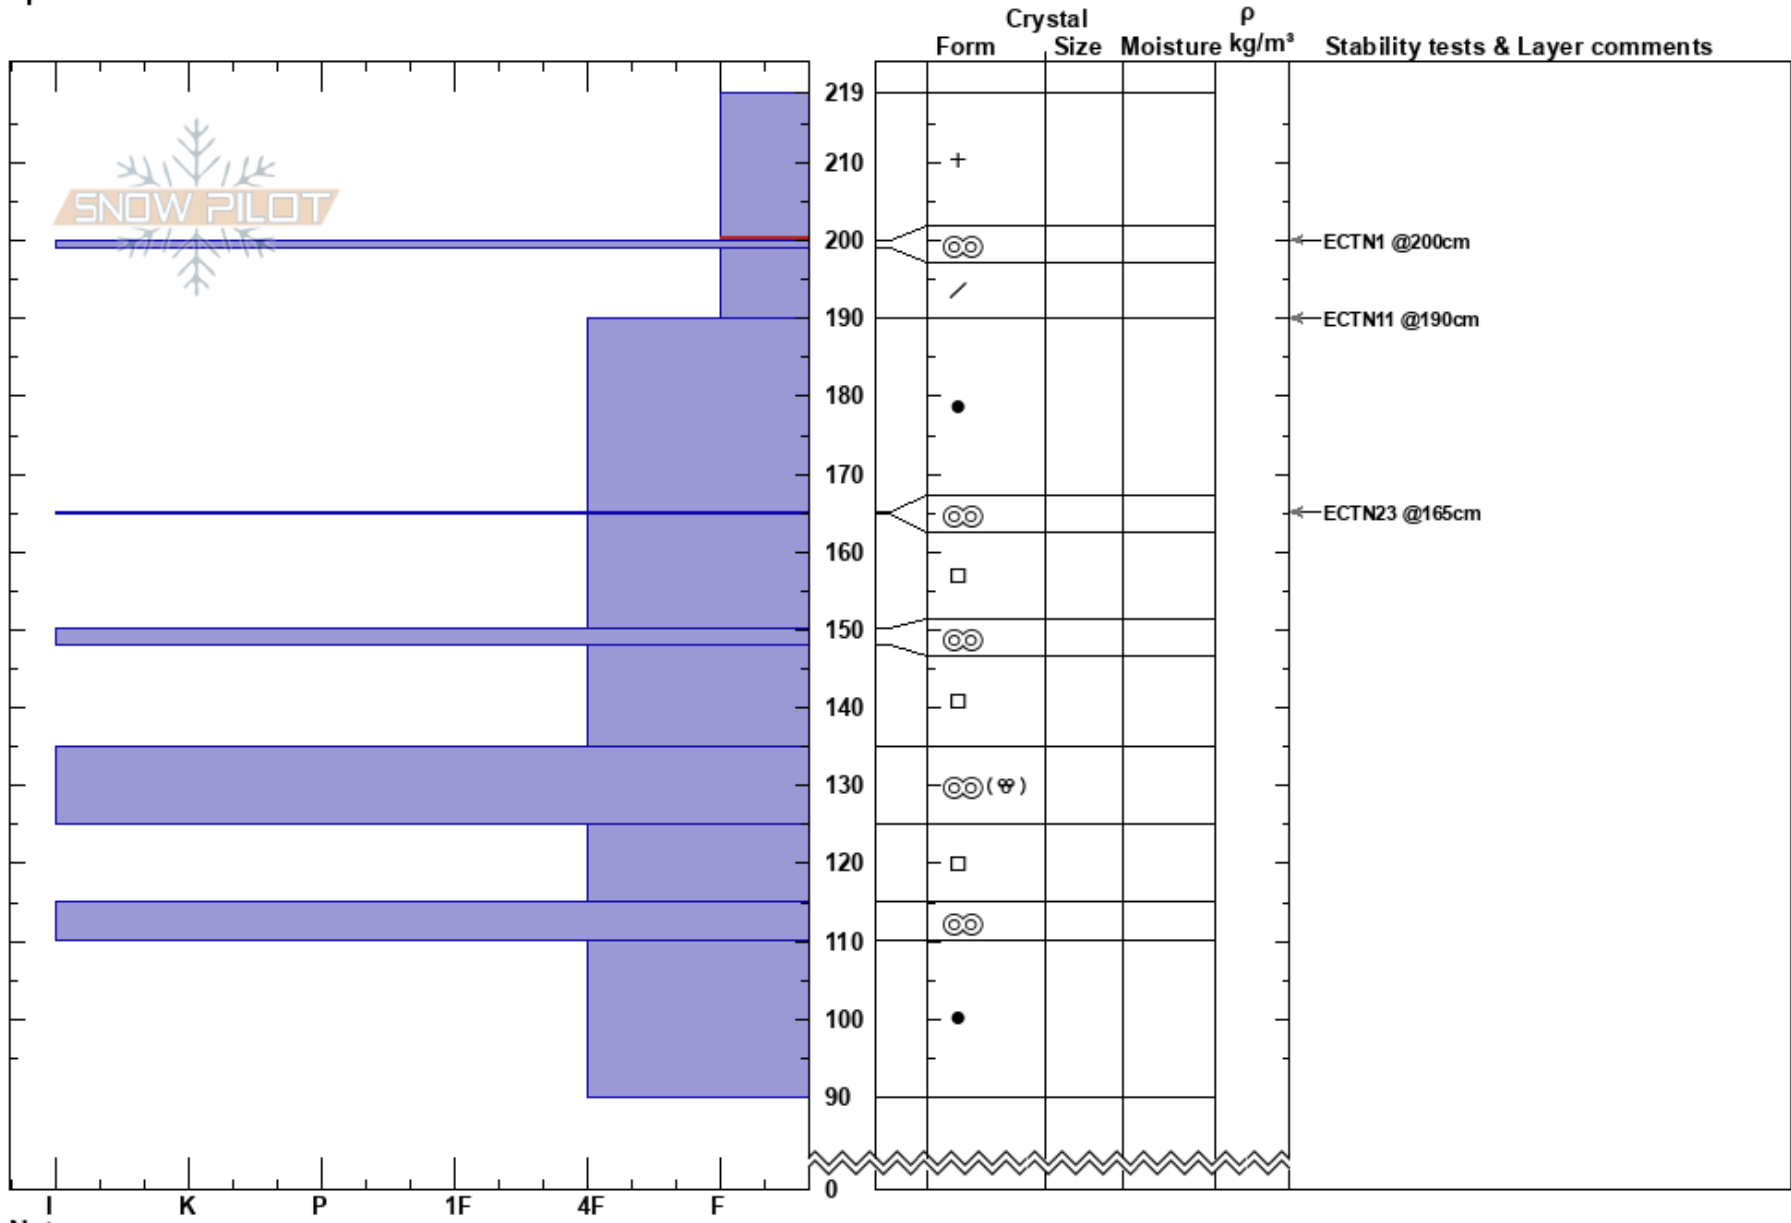

Dick Creek  
 Bitterroot  
 MT  
 Elevation: 6200 ft  
 Aspect: 94°  
 Specifics:

Logan King  
 03/05/2018 - 1:20pm  
 Co-ord: 46.68886N, -114.36241W  
 Slope Angle: 26°  
 Wind Loading: yes

Stability: Good  
 Air Temperature: -6°C  
 Sky Cover: OVC  
 Precipitation: S5  
 Wind: W Strong

HS:219  
 PF:50  
 219-200cm:Problematic layer

Notes: