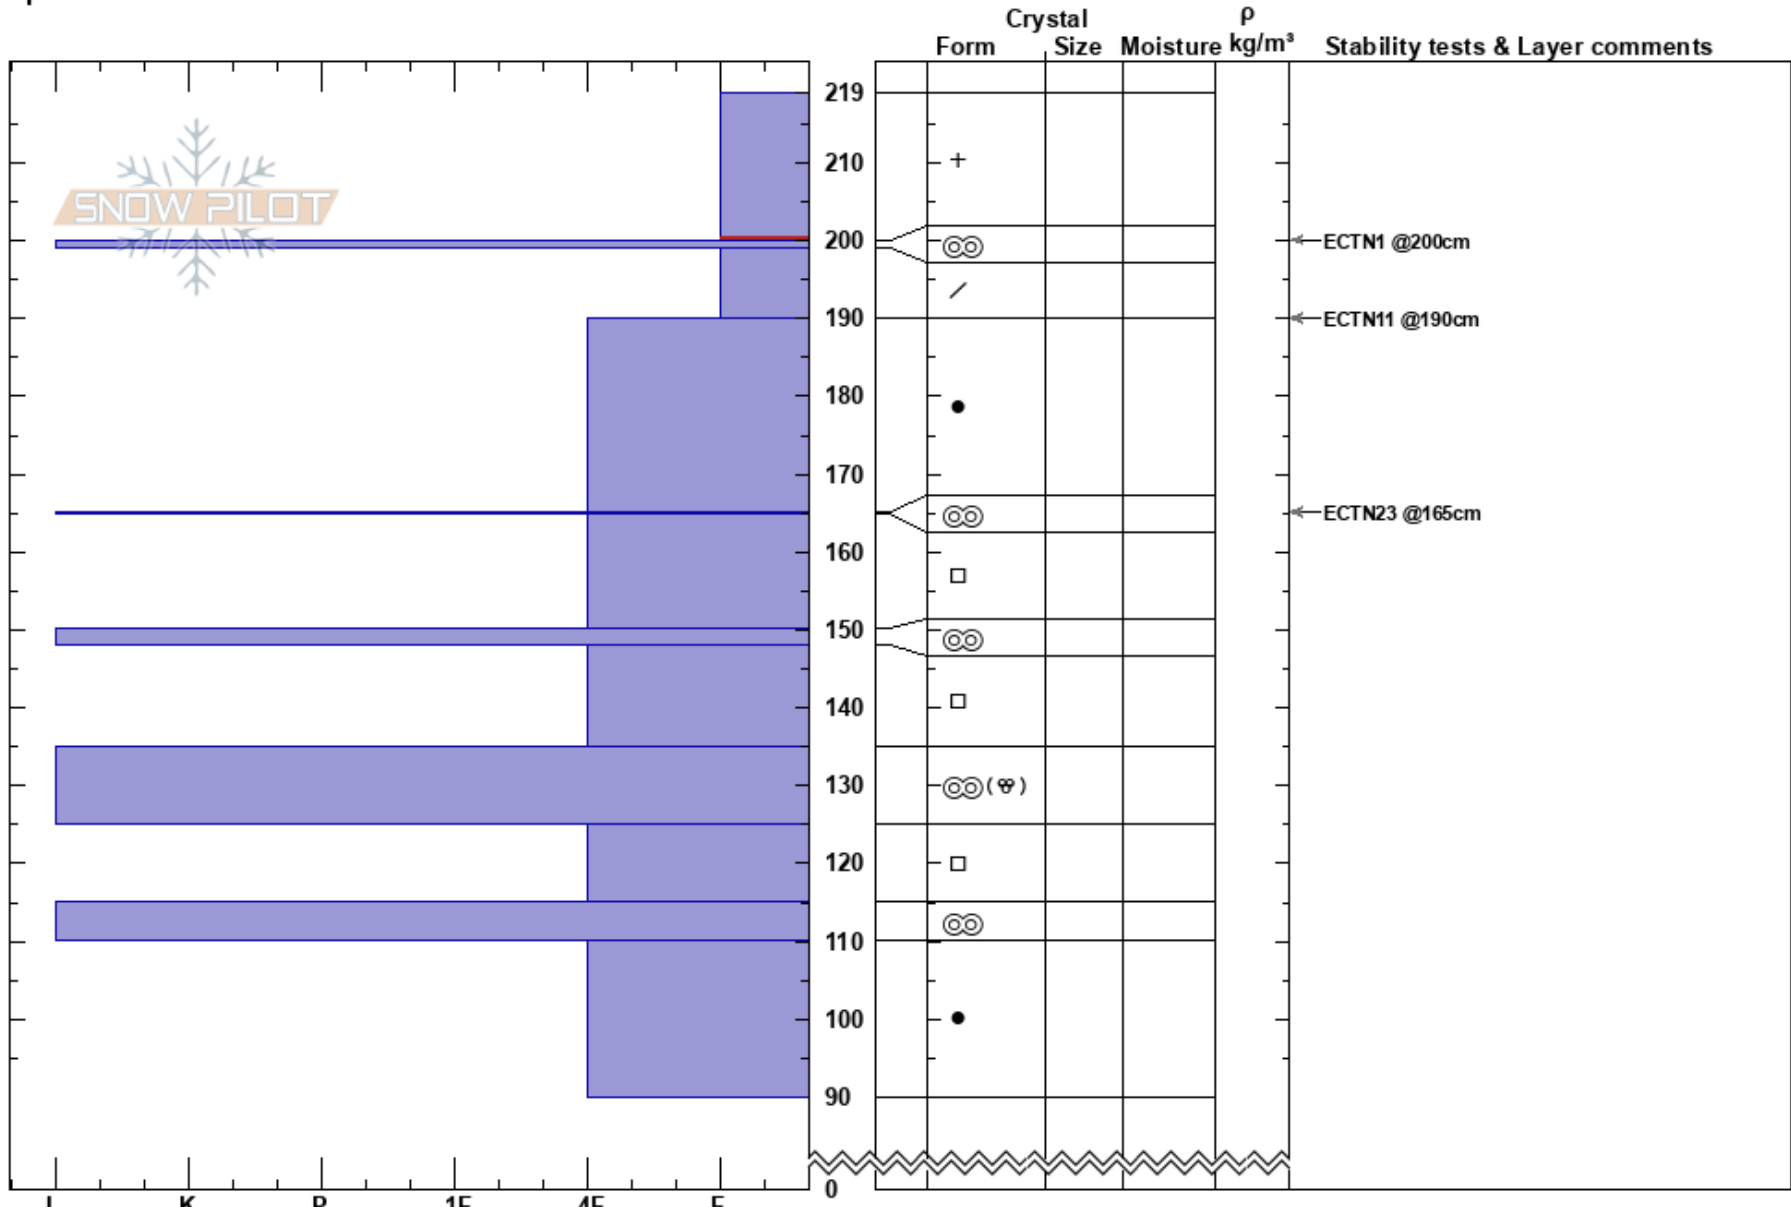

Dick Creek
 Bitterroot
 MT
 Elevation: 6200 ft
 Aspect: 94°
 Specifics:

Logan King
 03/05/2018 - 1:20pm
 Co-ord: 46.68886N, -114.36241W
 Slope Angle: 26°
 Wind Loading: yes

Stability: Good
 Air Temperature: -6°C
 Sky Cover: OVC
 Precipitation: S5
 Wind: W Strong

HS:219
 PF:50
 219-200cm:Problematic layer

Notes: