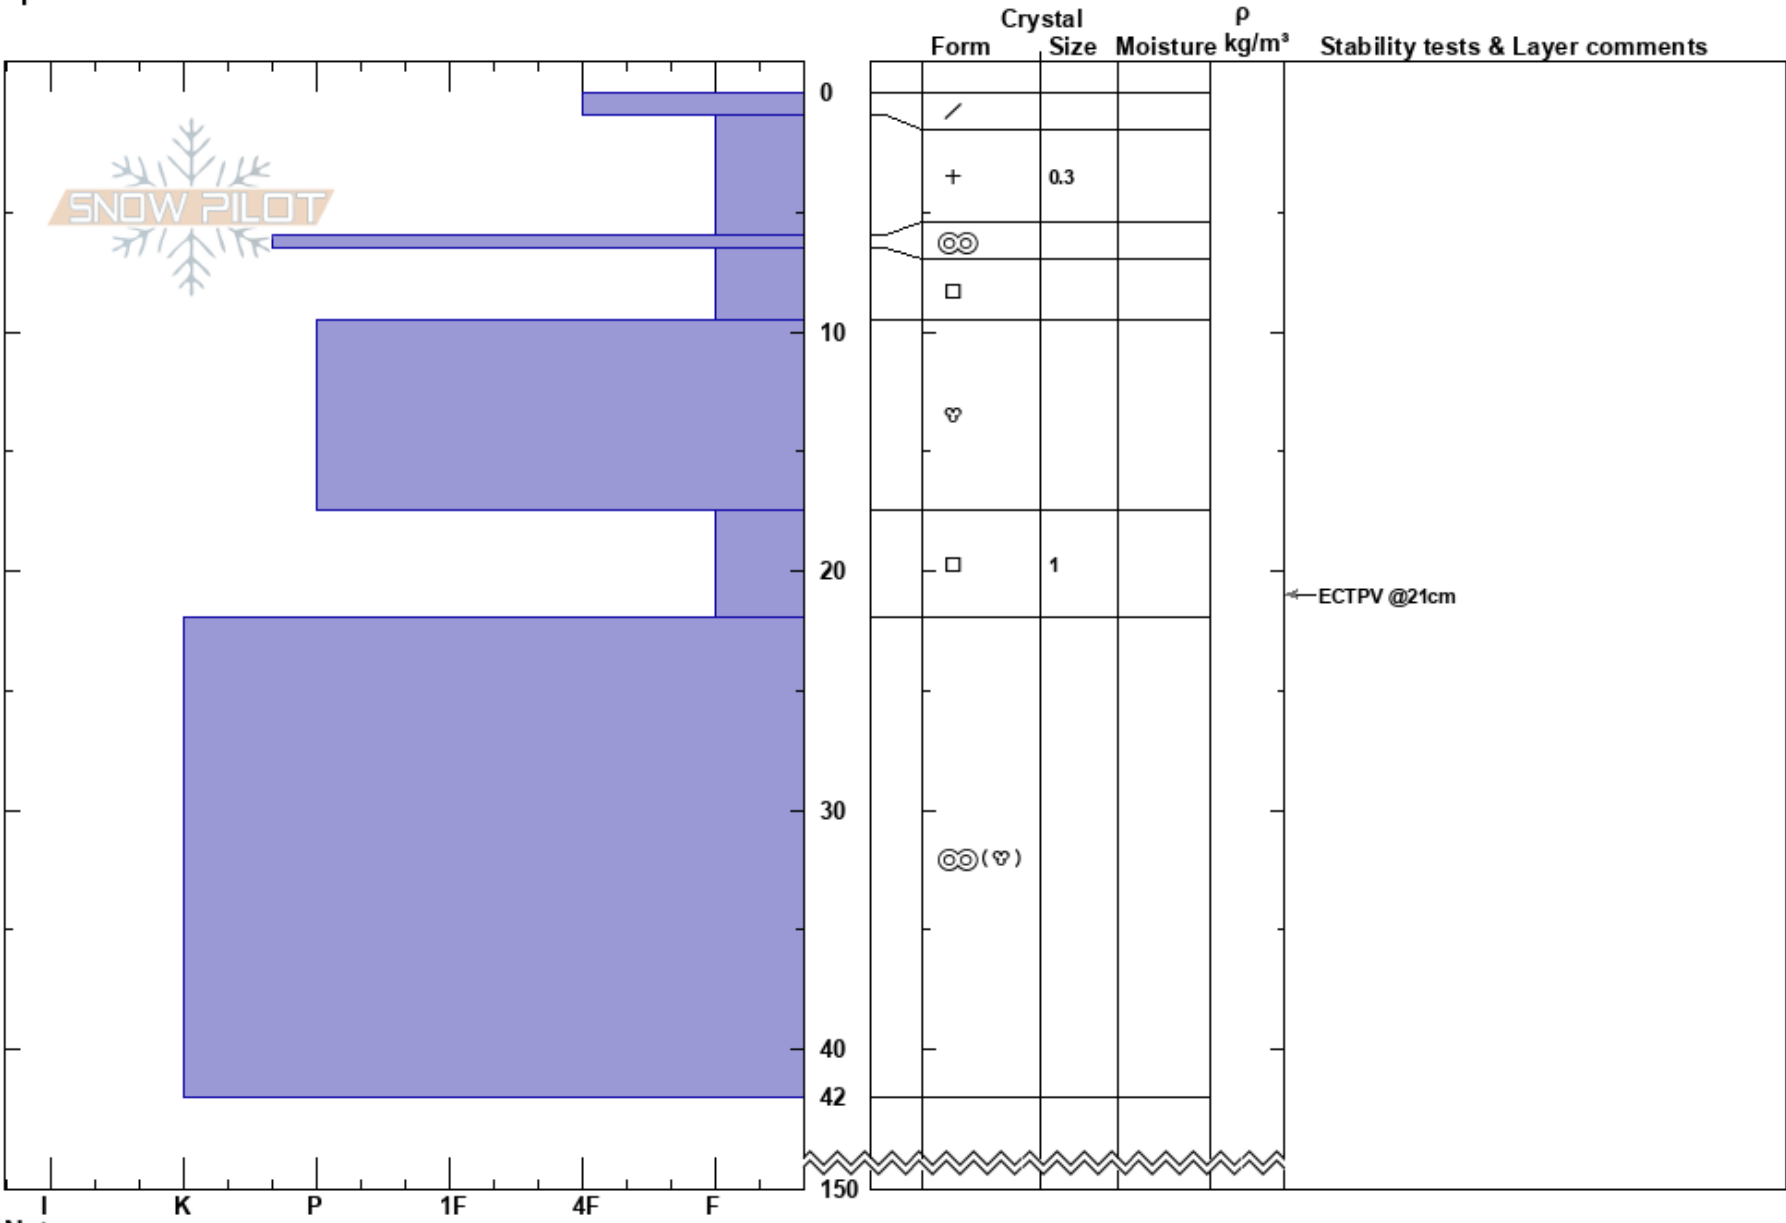

Trosen Vest
 Lenvik
 Norway
 Elevation: 560 m
 Aspect: NW
 Specifics:

Rolf Torgals
 05/03/2018 - 14:25
 Co-ord: 32W XS 15455 27706
 Slope Angle: 24°
 Wind Loading:

Stability:
 Air Temperature:
 Sky Cover: CLR
 Precipitation: NO
 Wind: SE Calm

HS:150
 Layer Notes:
 17.5-22cm: Problematic layer

Notes: