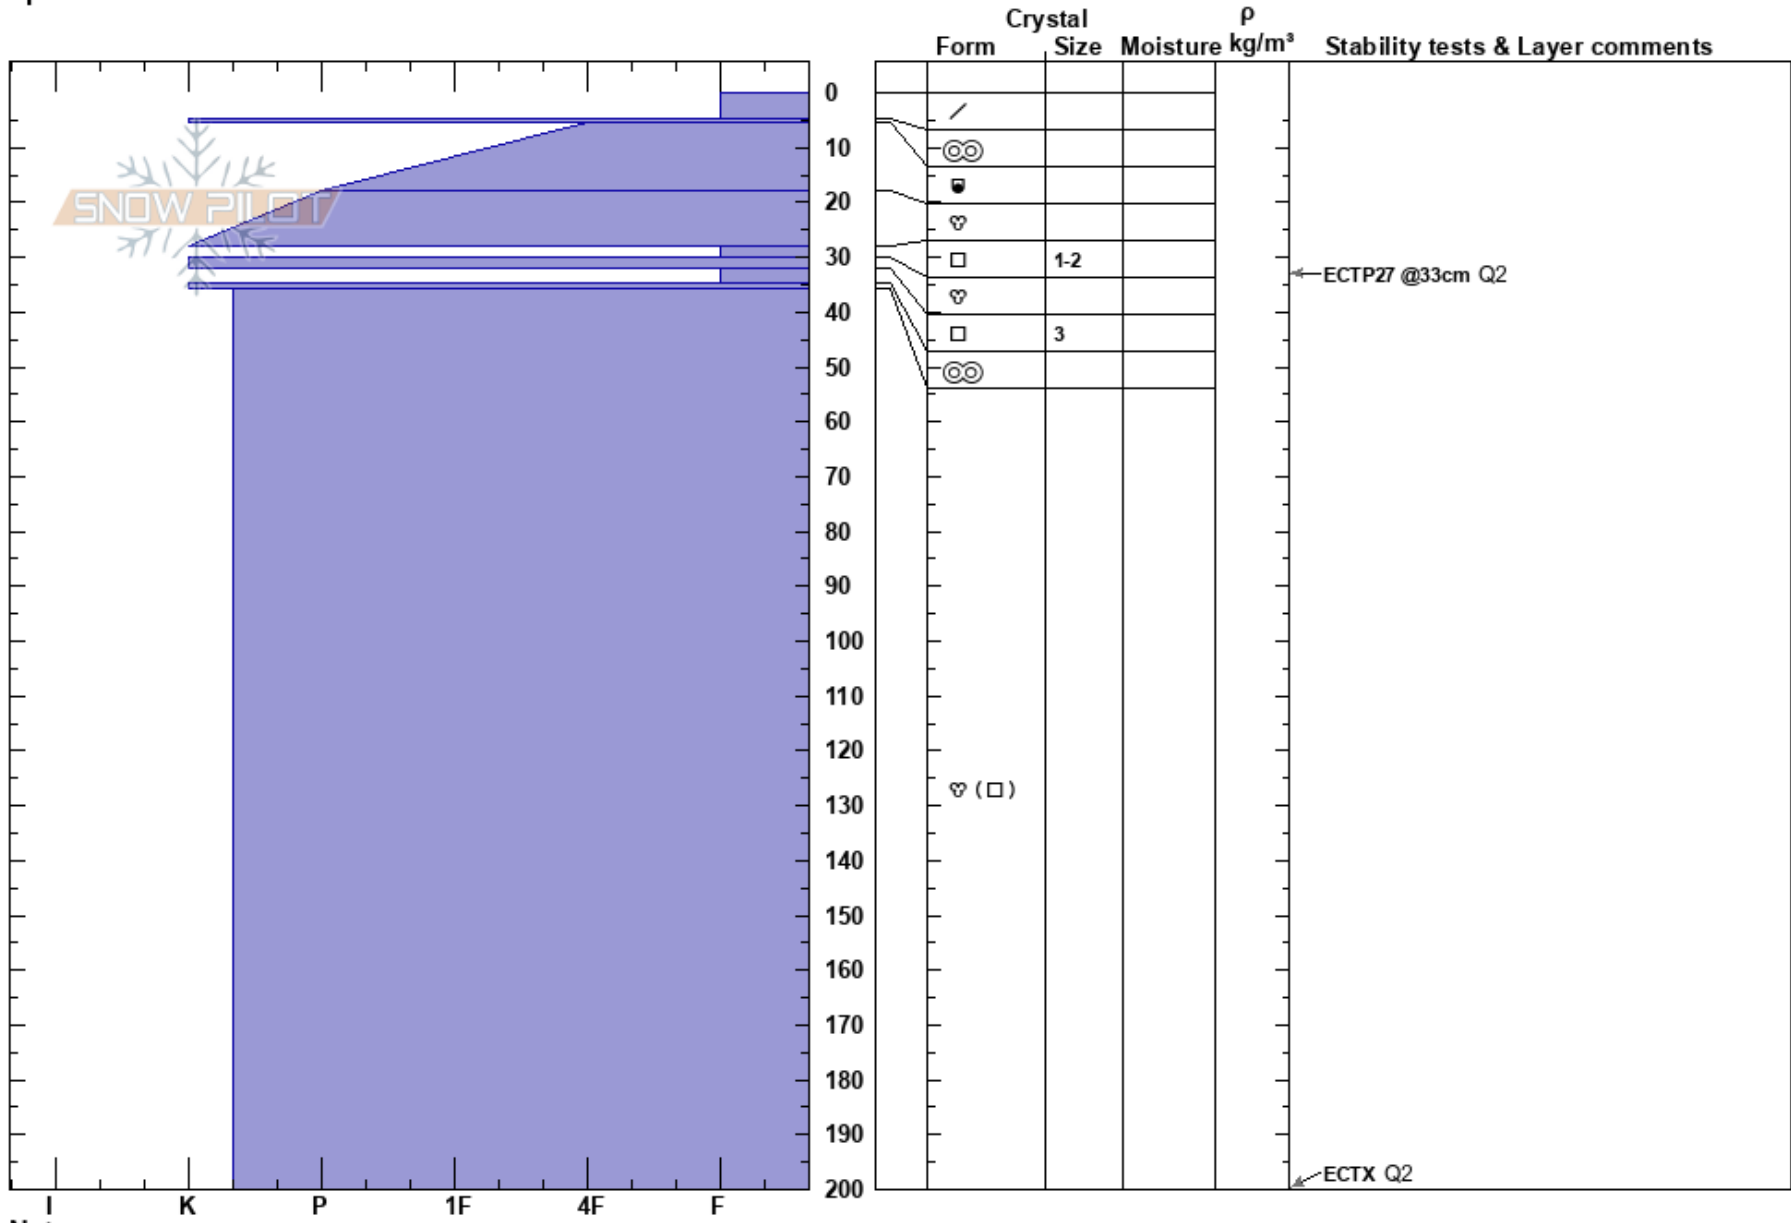

Ø Rundkollen  
 Rundkollen Sjøvegan  
 Norway  
 Elevation: 500 m  
 Aspect: NE  
 Specifics:

Aanon Clausen  
 05/03/2018 - 12:00  
 Co-ord: 33W XS 11507 38135  
 Slope Angle: 30°  
 Wind Loading:

Stability:  
 Air Temperature: -10°C  
 Sky Cover: CLR  
 Precipitation: NO  
 Wind: SE Calm

HS:200  
 Layer Notes:  
 32-35cm: Problematic layer

Notes:

I K P 1F 4F F