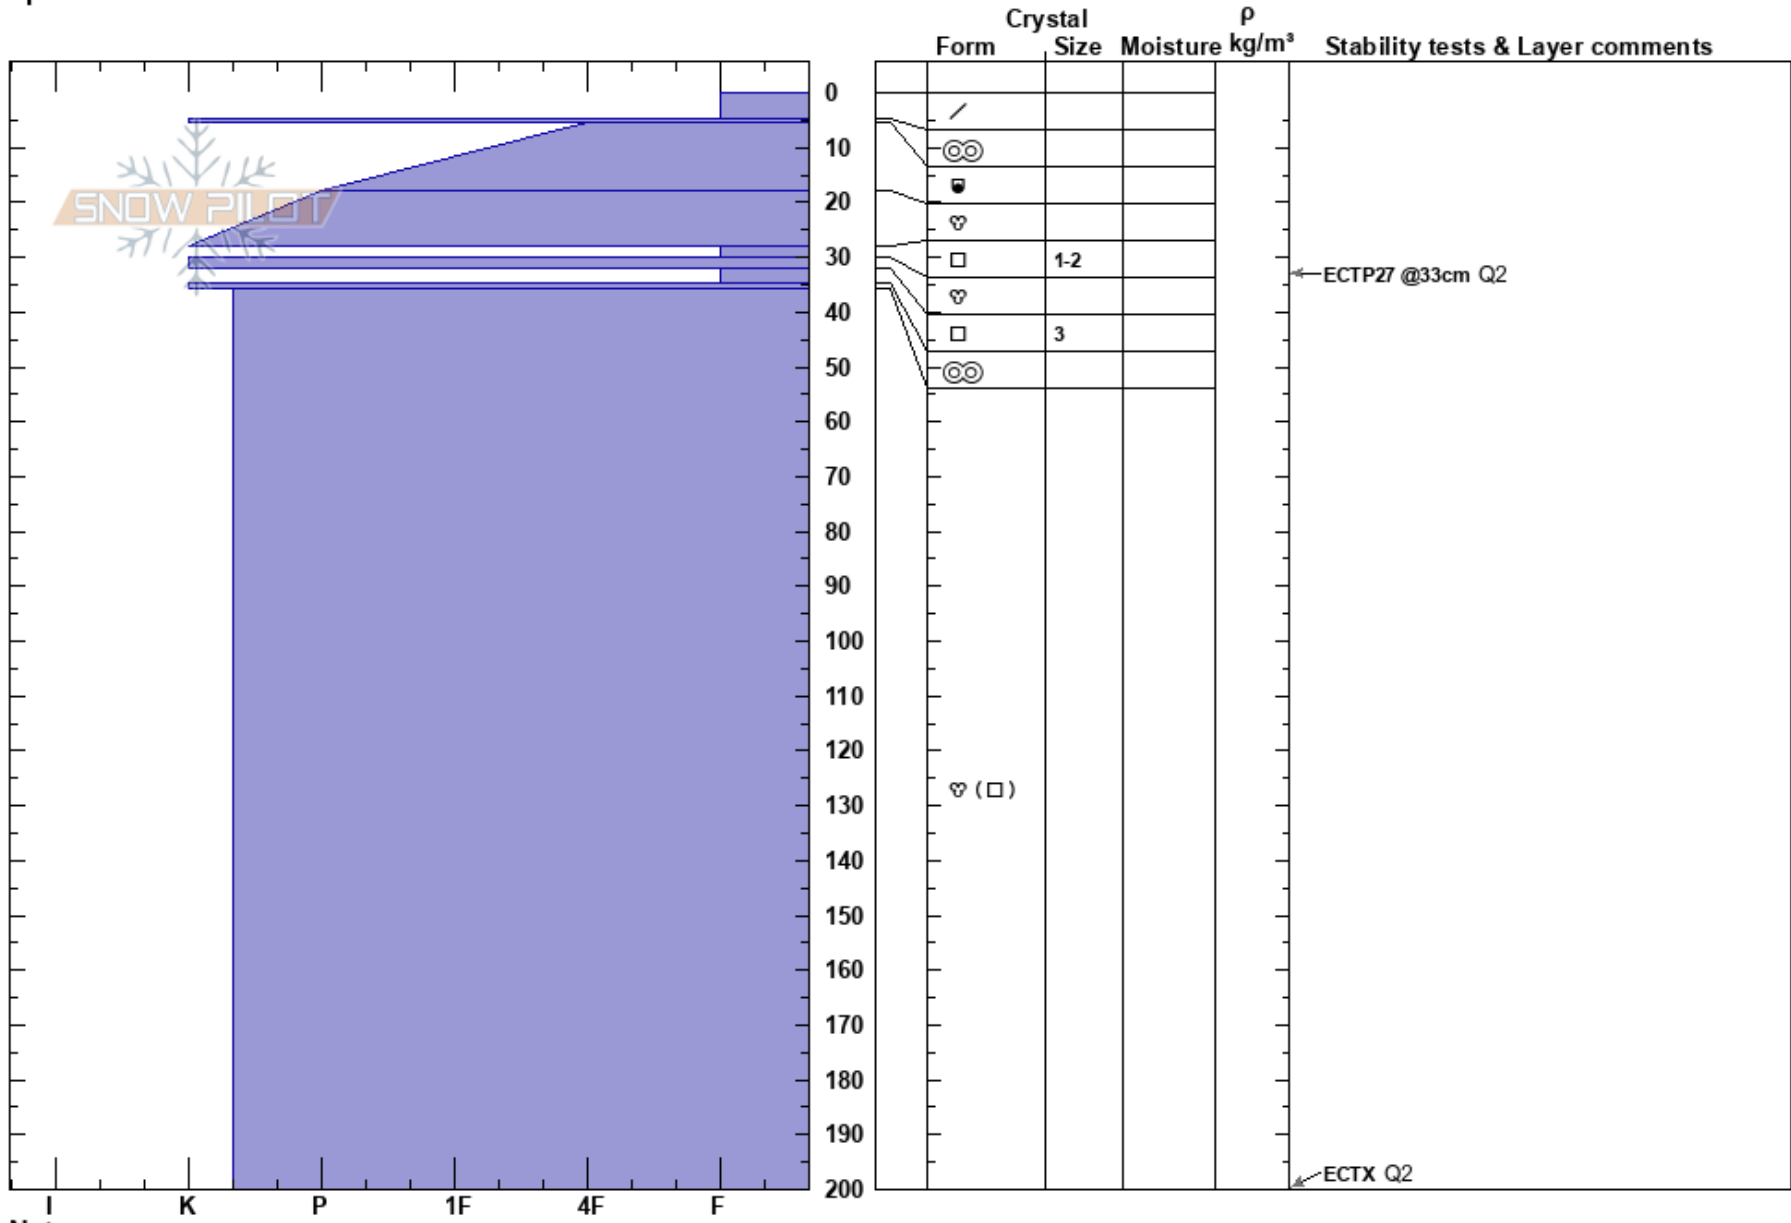

Ø Rundkollen
 Rundkollen Sjøvegan
 Norway
 Elevation: 500 m
 Aspect: NE
 Specifics:

Aanon Clausen
 05/03/2018 - 12:00
 Co-ord: 33W XS 11507 38135
 Slope Angle: 30°
 Wind Loading:

Stability:
 Air Temperature: -10°C
 Sky Cover: CLR
 Precipitation: NO
 Wind: SE Calm

HS:200
 Layer Notes:
 32-35cm: Problematic layer

Notes: