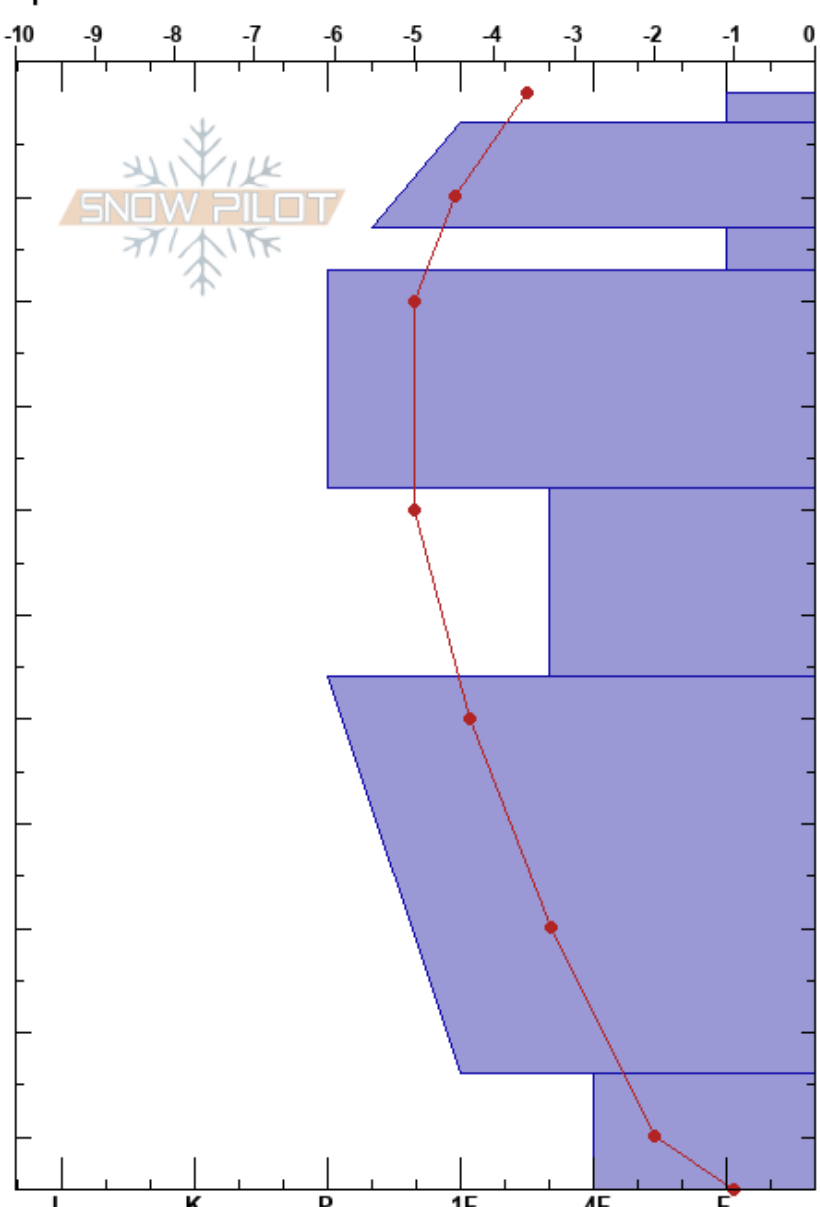

Snarevatnet VEST
 Øst-Finnmark
 Norway
 Elevation: 123 m
 Aspect: 360°
 Specifics:

Anders Mølster
 01/03/2018 - 12:11
 Co-ord: 35W PT 10994 32284
 Slope Angle: 28°
 Wind Loading: no

Stability:
 Air Temperature: -3.6°C PF:10 13-17cm:Problematic layer
 Sky Cover: BKN
 Precipitation: NO
 Wind: Calm

Form	Crystal Size	Moisture	ρ kg/m ³	Stability tests & Layer comments
/ (*)	0.5-2	D		
•	0.5-1	D		
⊖	1-3	D		←ECTPV @16cm Q1
•	0.5-1	D		
⊖	1-3	D		
□ (⊖)	2-4	D		
^ (□)	2-6	D		

Notes:
 I K P 1F 4F F