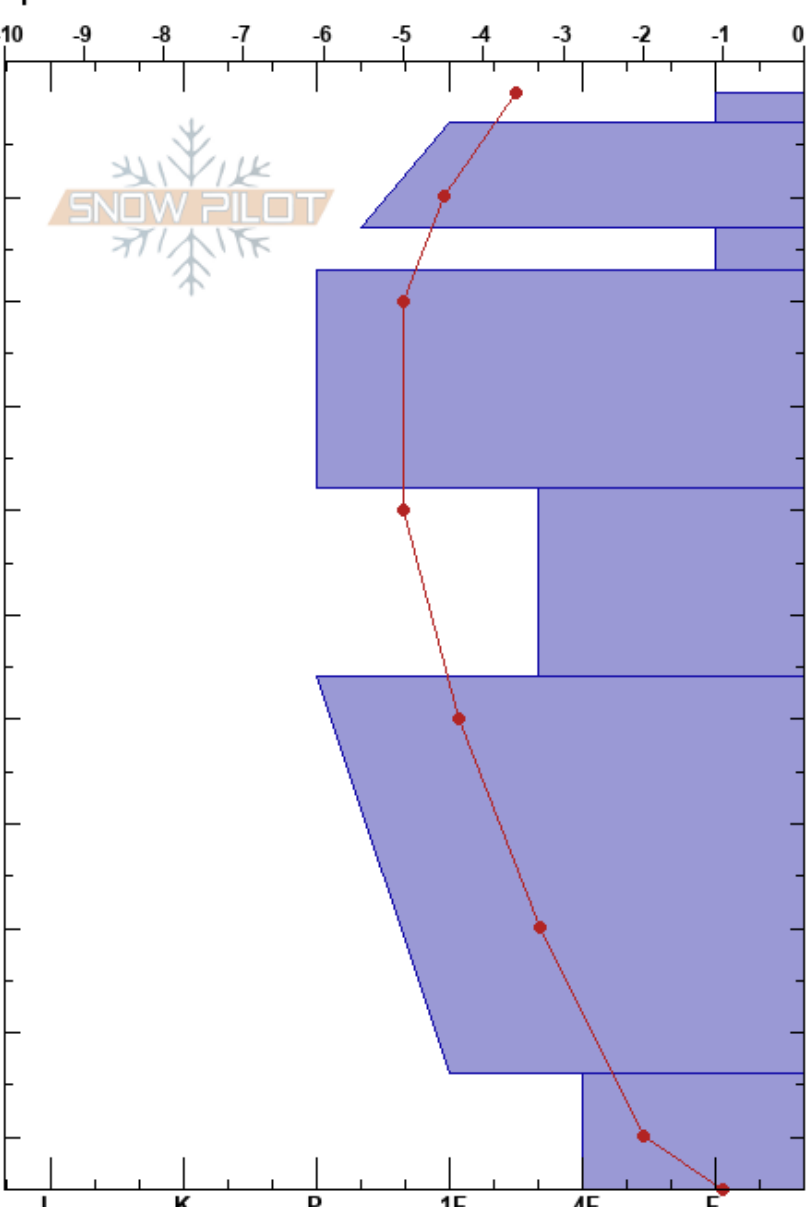

Snarevatnet VEST  
 Øst-Finnmark  
 Norway  
 Elevation: 123 m  
 Aspect: 360°  
 Specifics:

Anders Mølster  
 01/03/2018 - 12:11  
 Co-ord: 35W PT 10994 32284  
 Slope Angle: 28°  
 Wind Loading: no

Stability: HS:105  
 Air Temperature: -3.6°C PF:10 13-17cm:Problematic layer  
 Sky Cover: BKN  
 Precipitation: NO  
 Wind: Calm

Form	Crystal Size	Moisture	$\rho$ kg/m <sup>3</sup>	Stability tests & Layer comments
/ (*)	0.5-2	D		
•	0.5-1	D		
⊖	1-3	D		←ECTPV @16cm Q1
•	0.5-1	D		
⊖	1-3	D		
□ (⊖)	2-4	D		
^ (□)	2-6	D		

Notes: