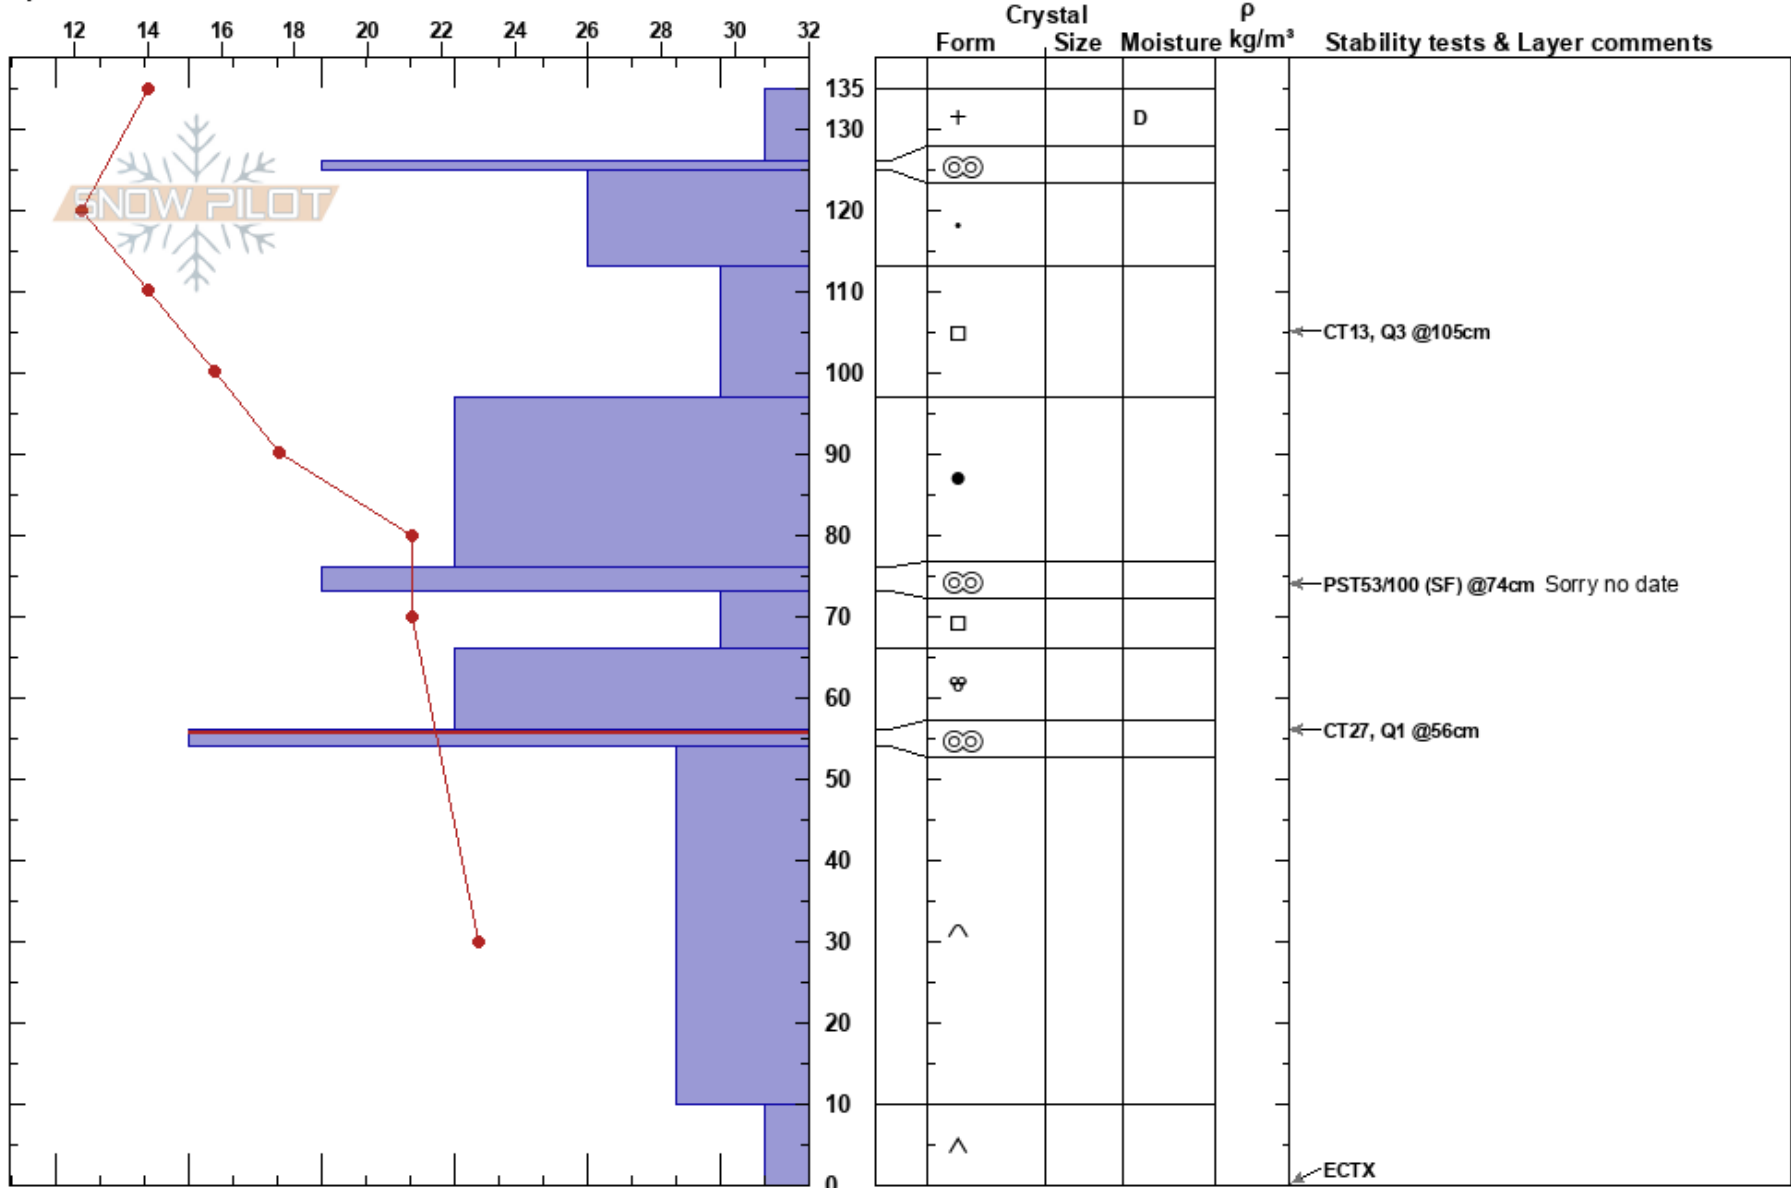

Frostbite Ridge  
 Talkeetna Mountains  
 AK  
 Elevation: 2630 ft  
 Aspect: 270°

Taylor Crocker  
 03/04/2018 - 11:45am  
 Co-ord: 61.74525N, -149.27071E  
 Slope Angle: 17°  
 Wind Loading: previous

Stability: **HS:135**  
 Air Temperature: 21°F  
 Sky Cover: CLR  
 Precipitation: NO  
 Wind: Calm  
 Layer Notes: 56-54cm: Problematic layer

Specifics: Recent avalanche activity on different slopes; We skied slope