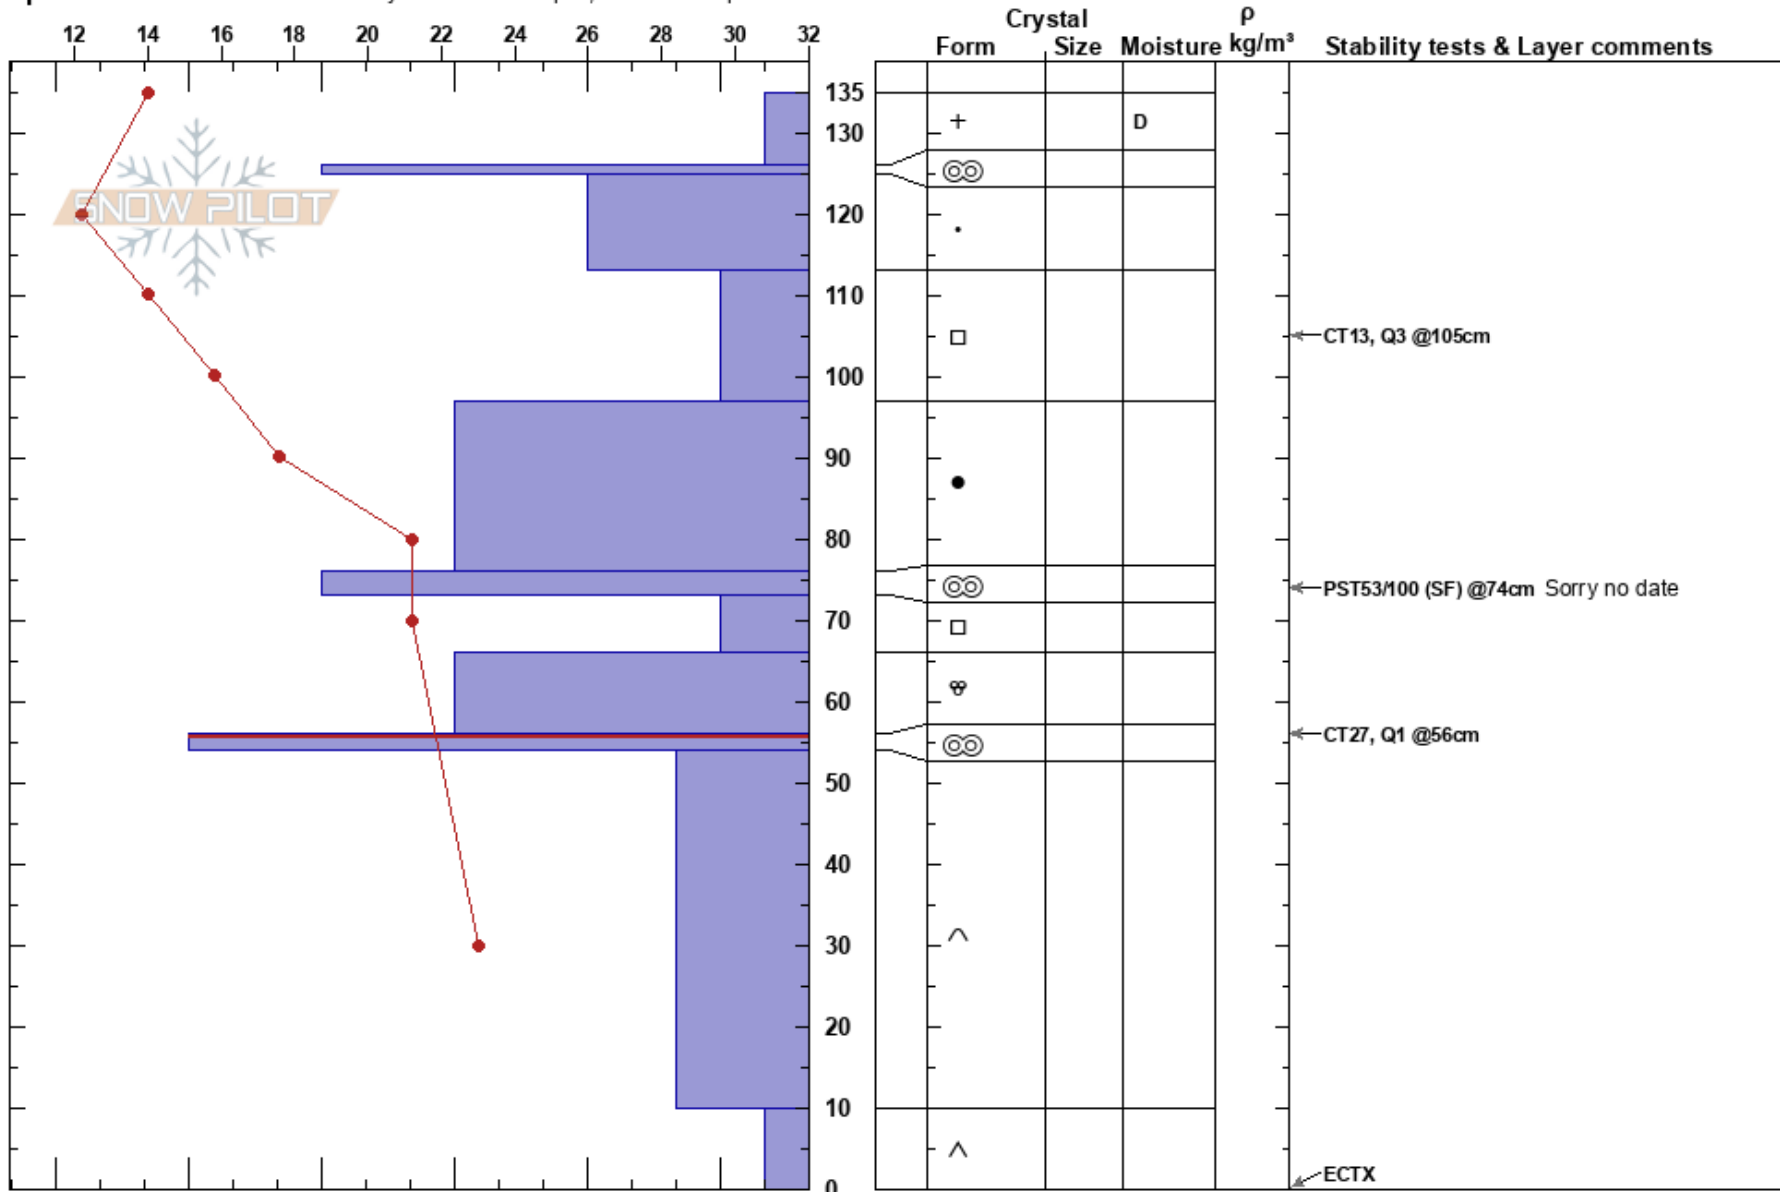

Frostbite Ridge
 Talkeetna Mountains
 AK
 Elevation: 2630 ft
 Aspect: 270°

Taylor Crocker
 03/04/2018 - 11:45am
 Co-ord: 61.74525N, -149.27071E
 Slope Angle: 17°
 Wind Loading: previous

Stability: **HS:135**
 Air Temperature: 21°F
 Sky Cover: CLR
 Precipitation: NO
 Wind: Calm
 Layer Notes: 56-54cm: Problematic layer

Specifics: Recent avalanche activity on different slopes; We skied slope

Notes: