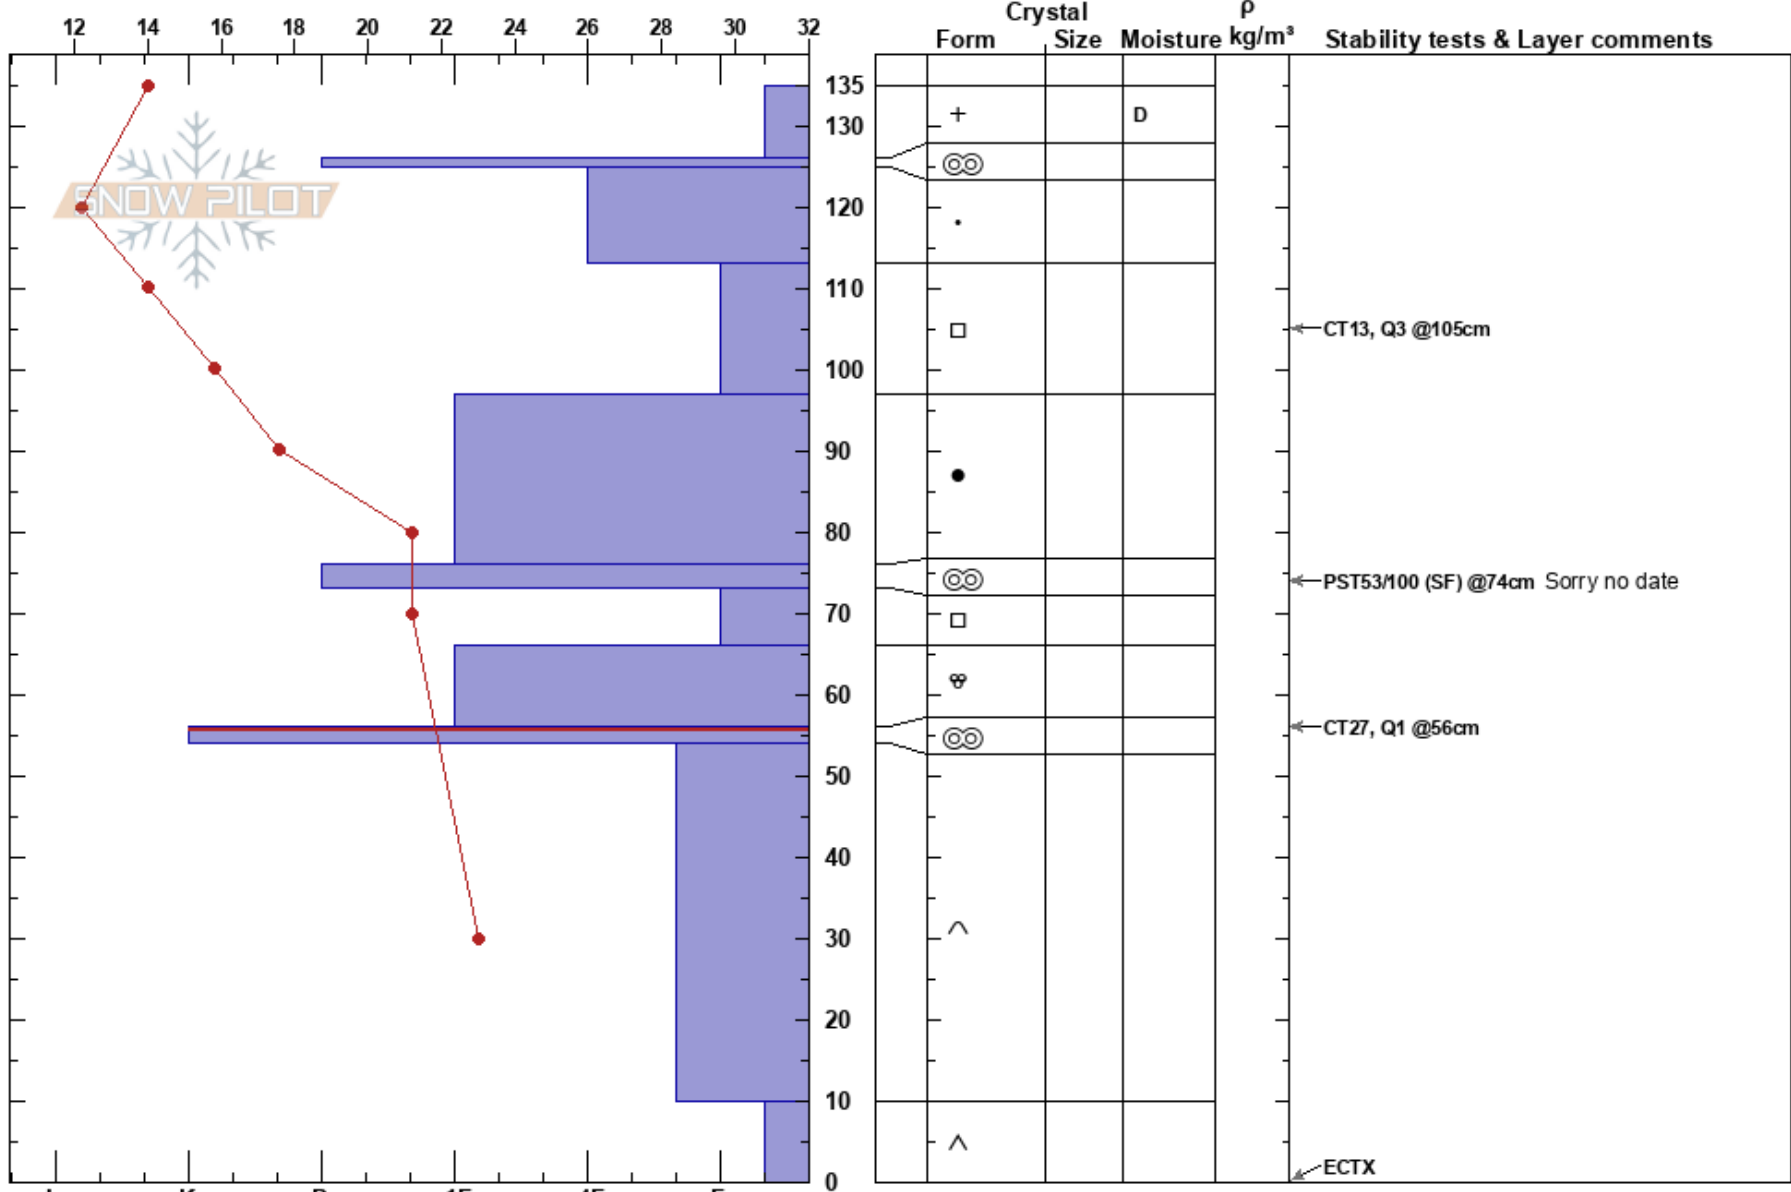

Frostbite Ridge
 Talkeetna Mountains
 AK
 Elevation: 2630 ft
 Aspect: 270°

Taylor Crocker
 03/04/2018 - 11:45am
 Co-ord: 61.74525N, -149.27071E
 Slope Angle: 17°
 Wind Loading: previous

Stability:
 Air Temperature: 21°F
 Sky Cover: CLR
 Precipitation: NO
 Wind: Calm

HS:135
 Layer Notes:
 56-54cm: Problematic layer

Specifics: Recent avalanche activity on different slopes; We skied slope

Notes: