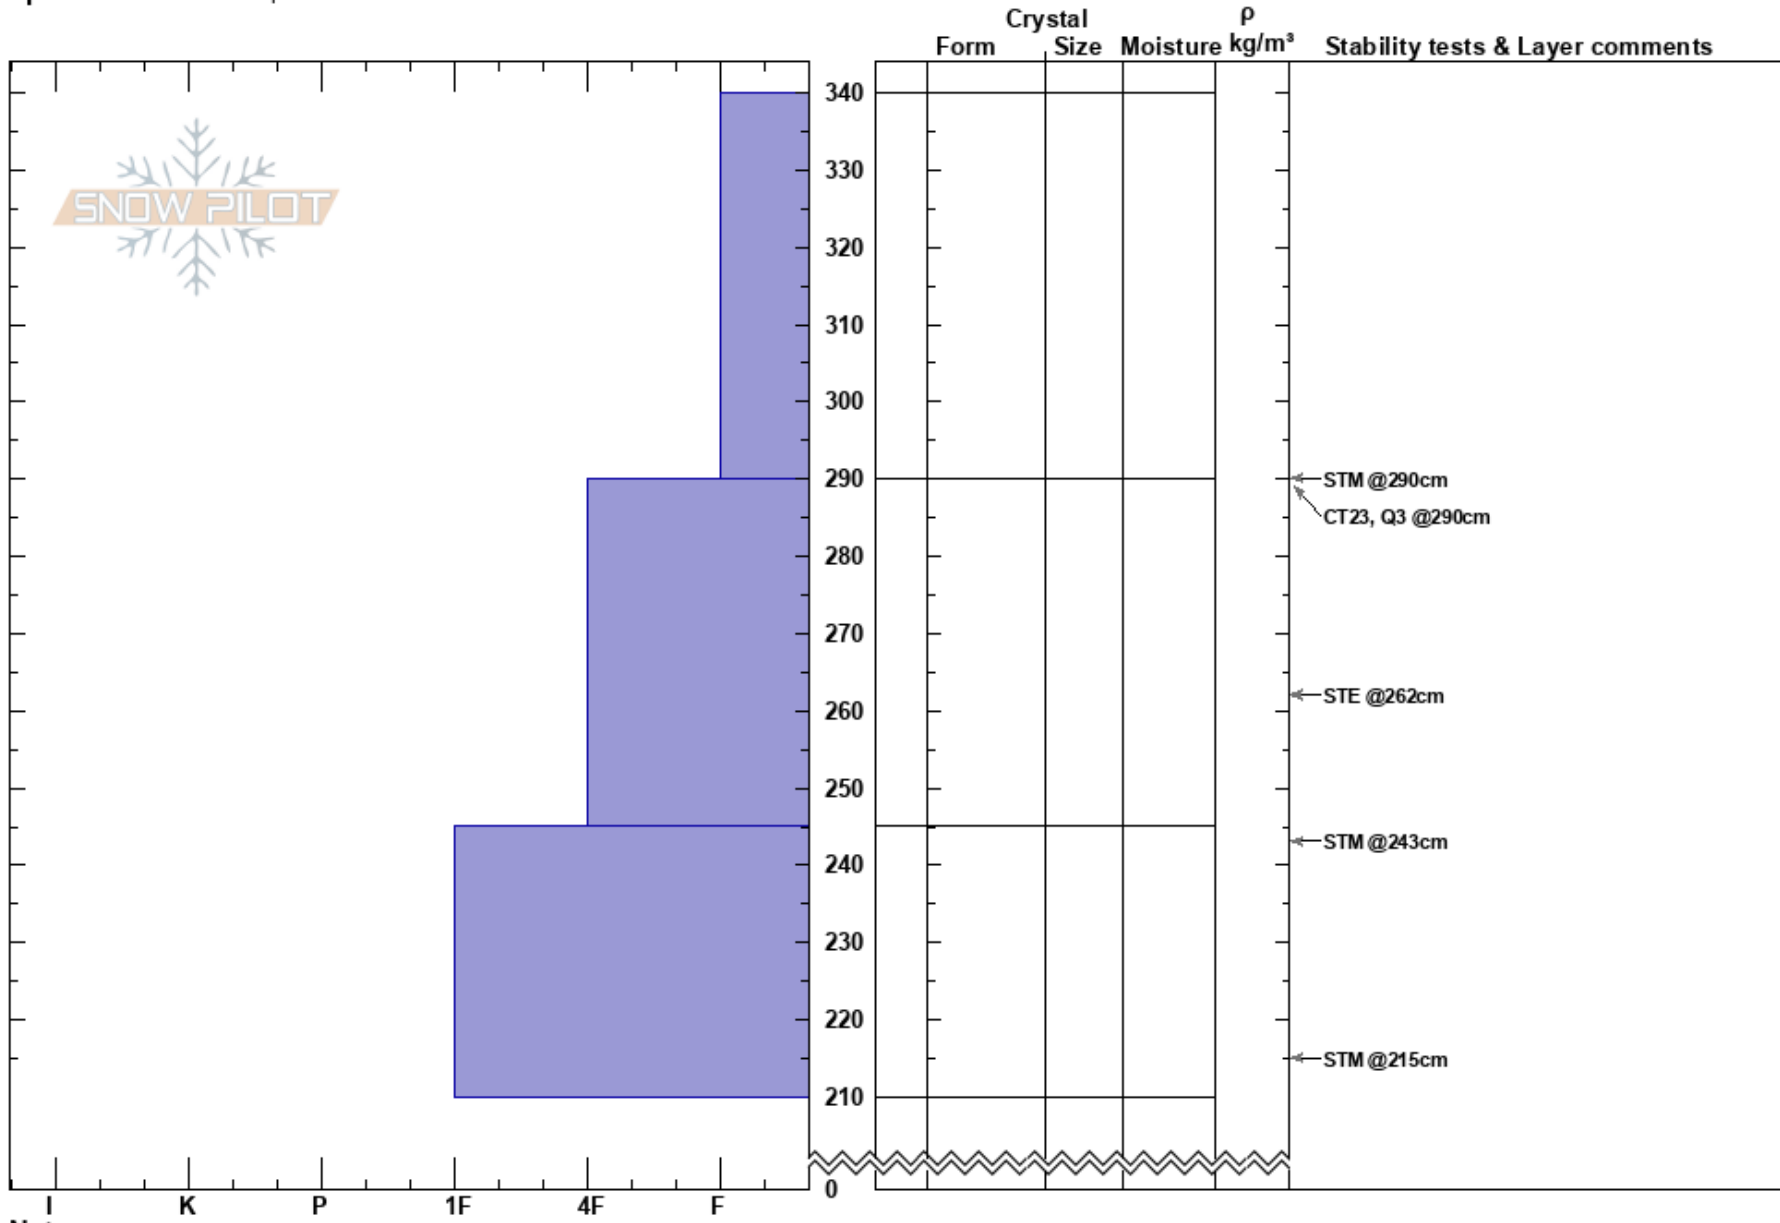

Lookout 3/4/18
 Elkhorns
 OR
 Elevation: 8260 ft
 Aspect: W
 Specifics: We skied slope

Harry Sherman
 03/04/2018 - 11:00am
 Co-ord: 44.94481N, -118.24215W
 Slope Angle: 32°
 Wind Loading: previous

Stability: **HS:340**
 Air Temperature: 340-290cm: Problematic layer
 Sky Cover: BKN
 Precipitation: S-1
 Wind: Light Breeze